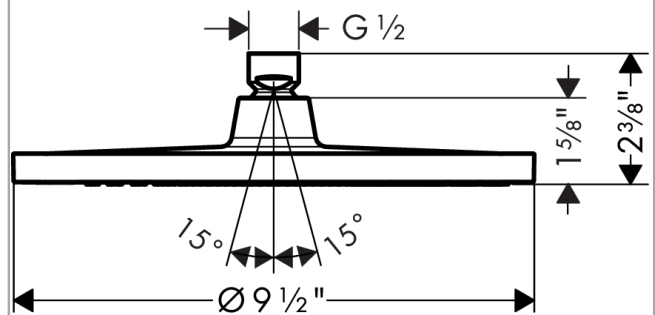

Crometta S
Showerhead 240 1-Jet, 2.0 GPM
 Finishes : **chrome** Part no. : **26724001**

Description

Features

- 180 no-clog spray channels
- Spray modes: Rain
- Flow: 2.0 GPM (7.6 L/Min)
- Fully-finished matching spray face

Item details

List Price \$ 188.00

Technology

Compliance

Product image

Scale drawing

Crometta S
Showerhead 240 1-Jet, 2.0 GPM
Finishes : **chrome** Part no. : **26724001**

Exploded drawing