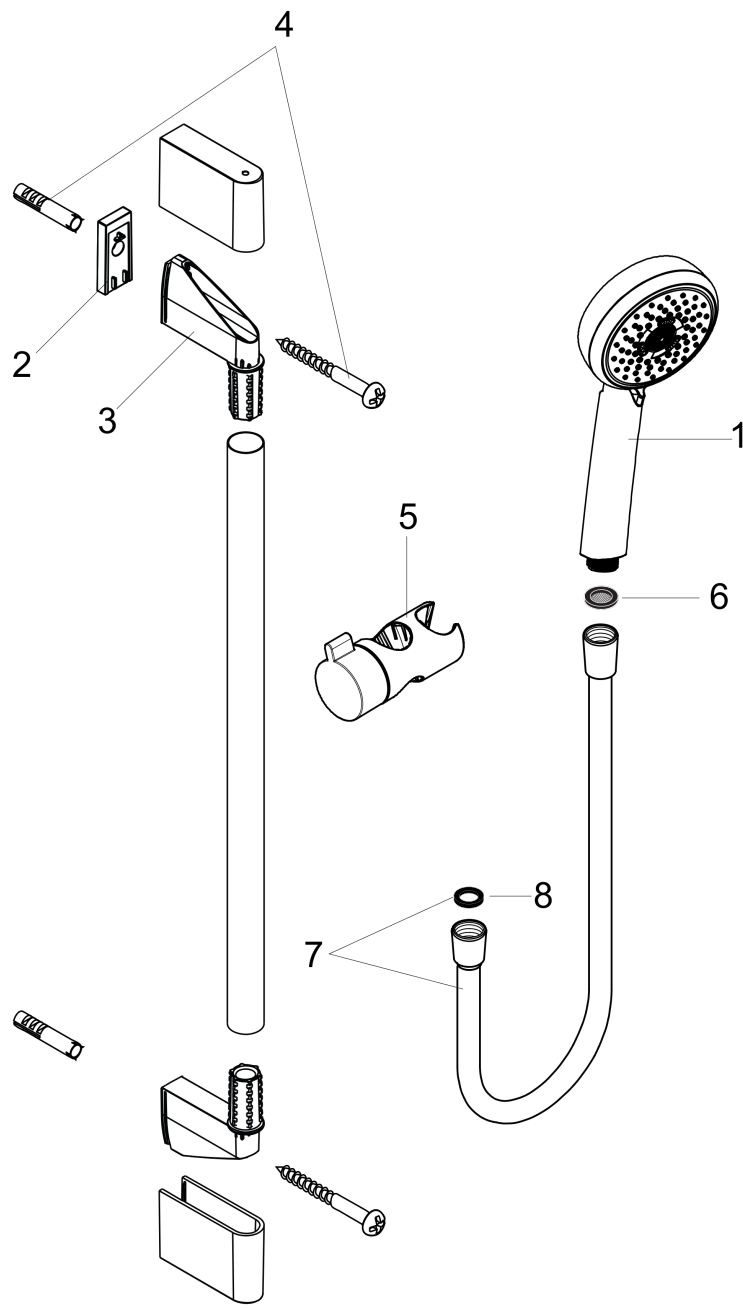

Crometta 100
Wallbar Set 3-Jet 24" , 2.0 GPM
 Finishes : **white/chrome** Part no. : **26650401**

Description

Features

- consists of: Handshower, Wallbar, Handshower hose, Slider
- Spray modes: Full, Pulsating Massage, Intense Turbo
- Angle-adjustable holder pivots left and right, slides easily and locks in place
- Flow: 2.0 GPM (7.6 L/Min)

Item details

List Price \$ 200.00

Technology

Compliance

Product image

Scale drawing

Crometta 100
Wallbar Set 3-Jet 24" , 2.0 GPM
 Finishes : **white/chrome** Part no. : **26650401**

Exploded drawing

Year of production: >01/18

Crometta 100
Wallbar Set 3-Jet 24" , 2.0 GPM
 Finishes : **white/chrome** Part no. : **26650401**

Spare parts list

Year of production: >01/18

Pos.	Description	Part no.	Price	PU
1	handshower	26826401	-	1
2	tile-matching-disk	97450000	-	1
3	wall support	95218000	-	1
4	mounting set	96179000	-	1
5	support, assy	95160000	-	1
6	filter packing	94246000	-	1
7	shower hose 1,60 m	28276003	-	1
8	seal	98058000	-	1
a	cover	95217000	-	1