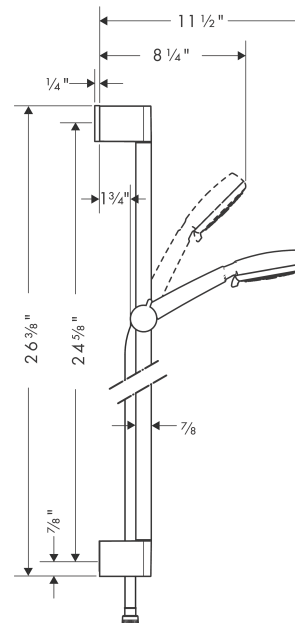

Crometta 100
Wallbar Set 3-Jet 24" , 2.0 GPM
 Finishes : **white/chrome** Part no. : **26650401**

Description

Features

- consists of: Handshower, Wallbar, Handshower hose, Slider
- Spray modes: Full, Pulsating Massage, Intense Turbo
- Angle-adjustable holder pivots left and right, slides easily and locks in place
- Flow: 2.0 GPM (7.6 L/Min)

Item details

List Price \$ 200.00

Technology

Compliance

Product image

Scale drawing

Crometta 100
Wallbar Set 3-Jet 24" , 2.0 GPM
 Finishes : **white/chrome** Part no. : **26650401**

Exploded drawing

Year of production: >01/18

Crometta 100
Wallbar Set 3-Jet 24" , 2.0 GPM
 Finishes : **white/chrome** Part no. : **26650401**

Spare parts list

Year of production: >01/18

Pos.	Description	Part no.	Price	PU
1	handshower	26826401	-	1
2	tile-matching-disk	97450000	-	1
3	wall support	95218000	-	1
4	mounting set	96179000	-	1
5	support, assy	95160000	-	1
6	filter packing	94246000	-	1
7	shower hose 1,60 m	28276003	-	1
8	seal	98058000	-	1
a	cover	95217000	-	1