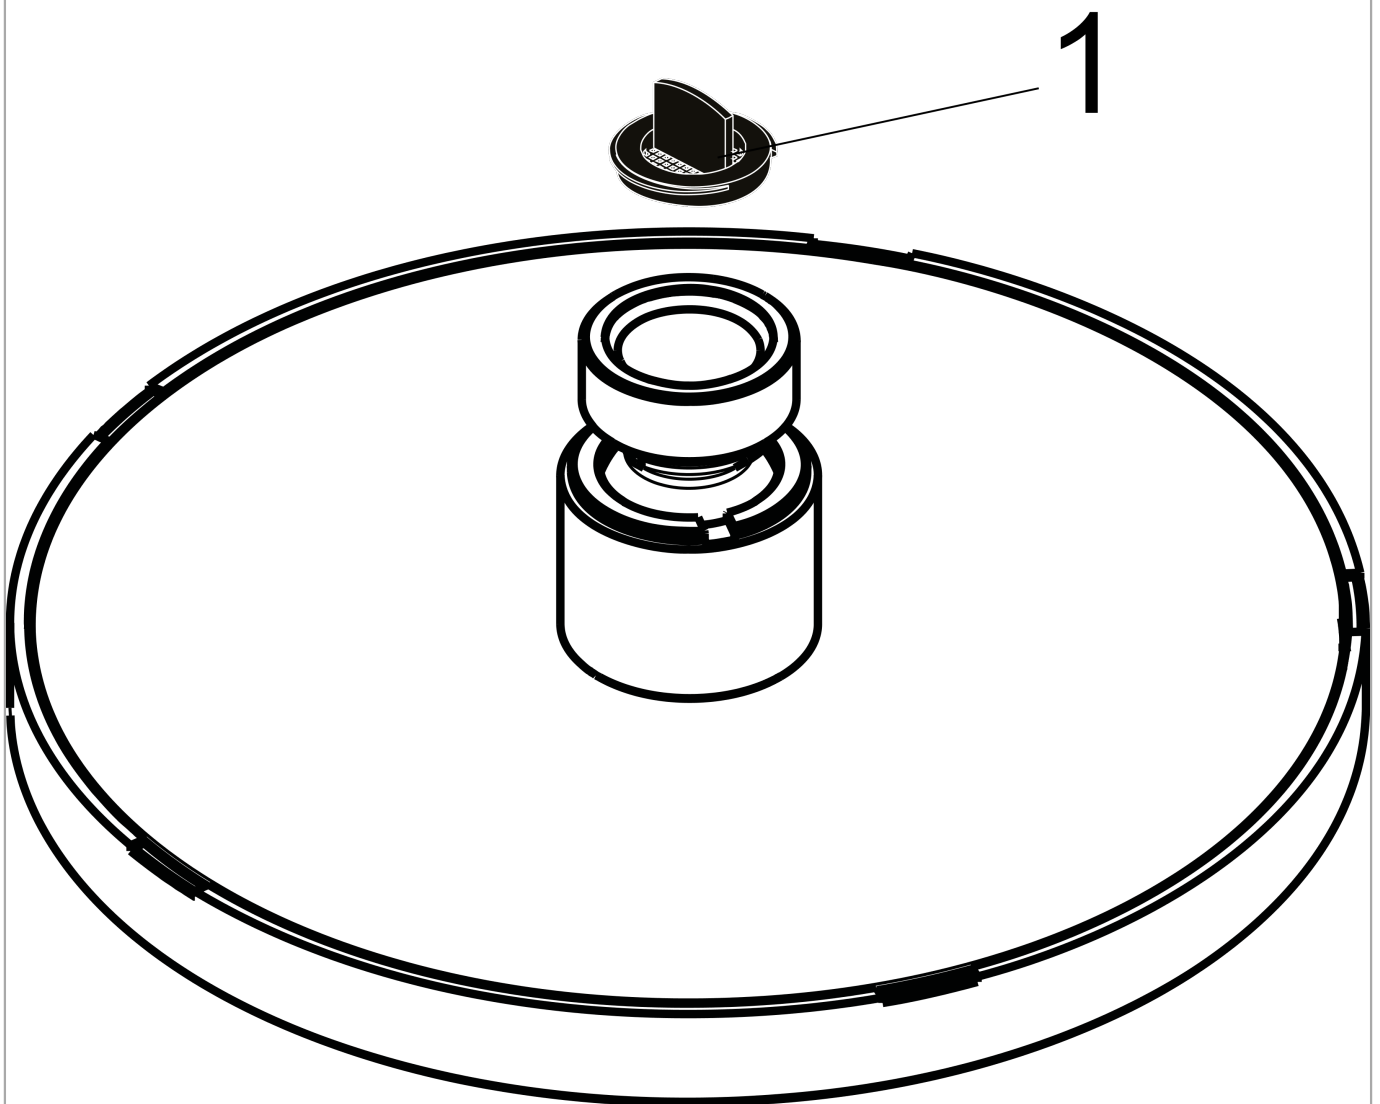

**Crometta**  
**Showerhead 160 1-Jet, 2.0 GPM**  
 Finishes : **white/chrome** Part no. : **26578401**

**Description**

**Features**

- 178 no-clog spray channels
- Spray modes: Full
- Flow: 2.0 GPM (7.6 L/Min)
- Fully-finished matching spray face

**Item details**

List Price \$ 141.00

**Technology**

**Compliance**

**Product image**

**Scale drawing**

**Crometta**  
**Showerhead 160 1-Jet, 2.0 GPM**  
Finishes : **white/chrome** Part no. : **26578401**

Exploded drawing

Year of production: >01/18

**Crometta**  
**Showerhead 160 1-Jet, 2.0 GPM**  
 Finishes : **white/chrome** Part no. : **26578401**

**Spare parts list**

Year of production: >01/18

<b>Pos.</b>	<b>Description</b>	<b>Part no.</b>	<b>Price</b>	<b>PU</b>
1	filter packing	88649000	-	1