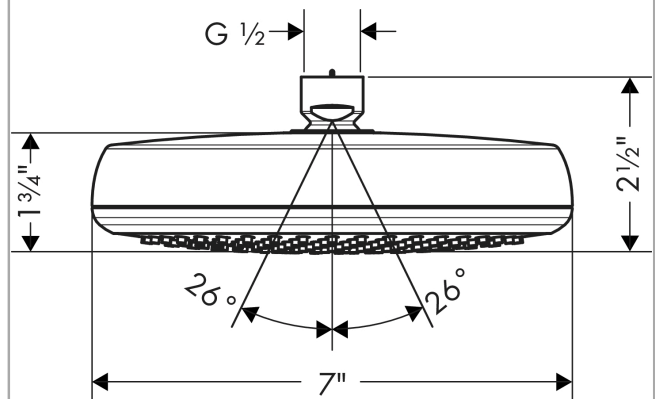

**Crometta**  
**Showerhead 160 1-Jet, 2.0 GPM**  
 Finishes : **white/chrome** Part no. : **26578401**

**Description**

**Features**

- 178 no-clog spray channels
- Spray modes: Full
- Flow: 2.0 GPM (7.6 L/Min)
- Fully-finished matching spray face

**Item details**

List Price \$ 141.00

**Technology**

**Compliance**

**Product image**

**Scale drawing**

**Crometta**  
**Showerhead 160 1-Jet, 2.0 GPM**  
Finishes : **white/chrome** Part no. : **26578401**

Exploded drawing

Year of production: >01/18

**Crometta**  
**Showerhead 160 1-Jet, 2.0 GPM**  
 Finishes : **white/chrome** Part no. : **26578401**

**Spare parts list**

Year of production: >01/18

<b>Pos.</b>	<b>Description</b>	<b>Part no.</b>	<b>Price</b>	<b>PU</b>
1	filter packing	88649000	-	1