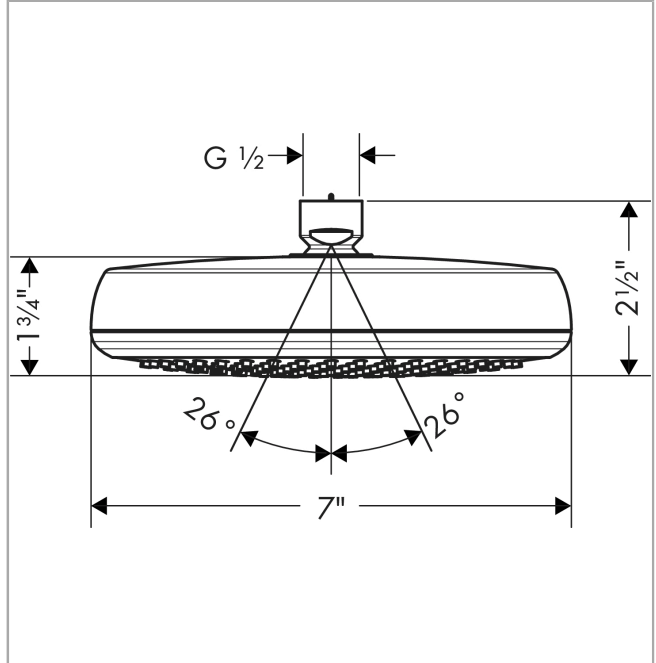

**Crometta**  
**Showerhead 160 1-Jet, 2.0 GPM**  
 Finishes : **chrome** Part no. : **26578001**

**Description**

**Features**

- 178 no-clog spray channels
- Spray modes: Full
- Flow: 2.0 GPM (7.6 L/Min)
- Fully-finished matching spray face

**Item details**

List Price \$ 141.00

**Technology**

**Compliance**

**Product image**

**Scale drawing**

**Crometta**  
**Showerhead 160 1-Jet, 2.0 GPM**  
Finishes : **chrome**    Part no. : **26578001**

**Exploded drawing**