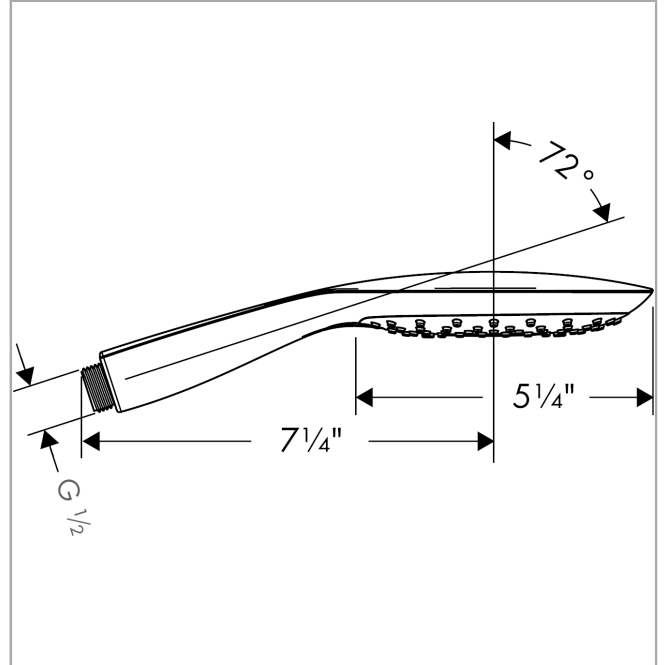

Raindance Select E
Handshower 150 3-Jet, 2.5 GPM
 Finishes : **white/chrome** Part no. : **26550401**

Description

Features

- Select button for comfortable alternation of spray modes
- 81 no-clog spray channels
- Spray modes: RainAir, Mix, CaresseAir
- Flow: 2.5 GPM (9.5 L/Min)
- Fully-finished matching spray face

Item details

List Price \$ 220.00

Technology

Compliance

Product image

Scale drawing

Raindance Select E
Handshower 150 3-Jet, 2.5 GPM
Finishes : **white/chrome** Part no. : **26550401**

Exploded drawing

Year of production: >01/14

Raindance Select E
Handshower 150 3-Jet, 2.5 GPM
 Finishes : **white/chrome** Part no. : **26550401**

Spare parts list

Year of production: >01/14

Pos.	Description	Part no.	Price	PU
1	filter packing	94246000	-	1