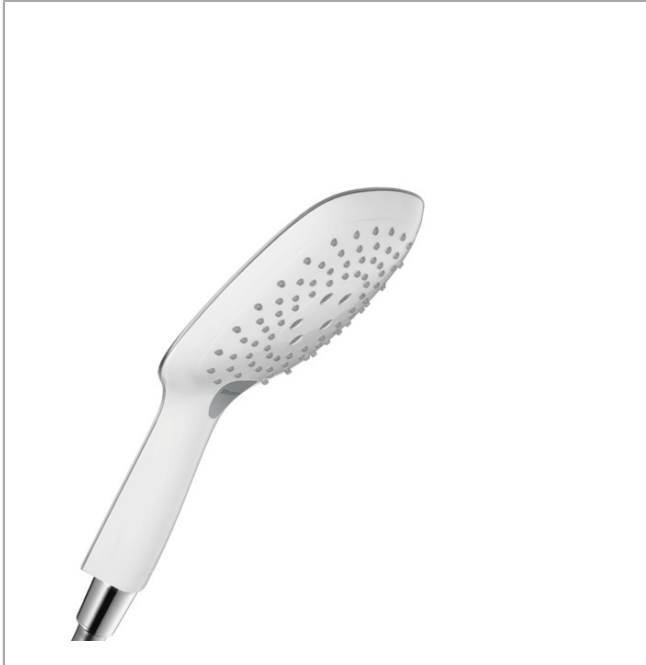

Raindance Select E
Handshower 150 3-Jet, 2.5 GPM
 Finishes : **white/chrome** Part no. : **26550401**

Description

Features

- Select button for comfortable alternation of spray modes
- 81 no-clog spray channels
- Spray modes: RainAir, Mix, CaresseAir
- Flow: 2.5 GPM (9.5 L/Min)
- Fully-finished matching spray face

Item details

List Price \$ 220.00

Technology

Compliance

Product image

Scale drawing

Raindance Select E
Handshower 150 3-Jet, 2.5 GPM
Finishes : **white/chrome** Part no. : **26550401**

Exploded drawing

Year of production: >01/14

Raindance Select E
Handshower 150 3-Jet, 2.5 GPM
 Finishes : **white/chrome** Part no. : **26550401**

Spare parts list

Year of production: >01/14

Pos.	Description	Part no.	Price	PU
1	filter packing	94246000	-	1