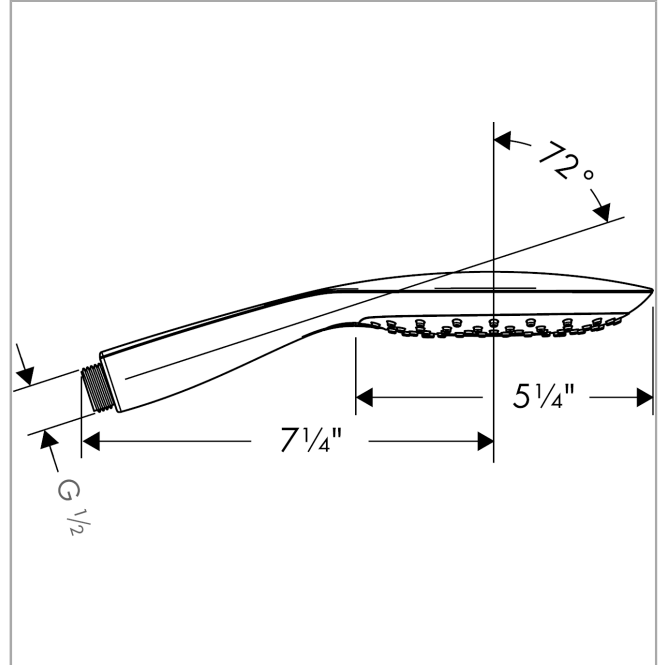

Raindance Select E
Handshower 150 3-Jet, 2.5 GPM
 Finishes : **chrome** Part no. : **26550001**

Description

Features

- Select button for comfortable alternation of spray modes
- 81 no-clog spray channels
- Spray modes: RainAir, Mix, CaresseAir
- Flow: 2.5 GPM (9.5 L/Min)
- Fully-finished matching spray face

Item details

List Price \$ 220.00

Technology

Compliance

Product image

Scale drawing

Raindance Select E
Handshower 150 3-Jet, 2.5 GPM
Finishes : **chrome** Part no. : **26550001**

Exploded drawing