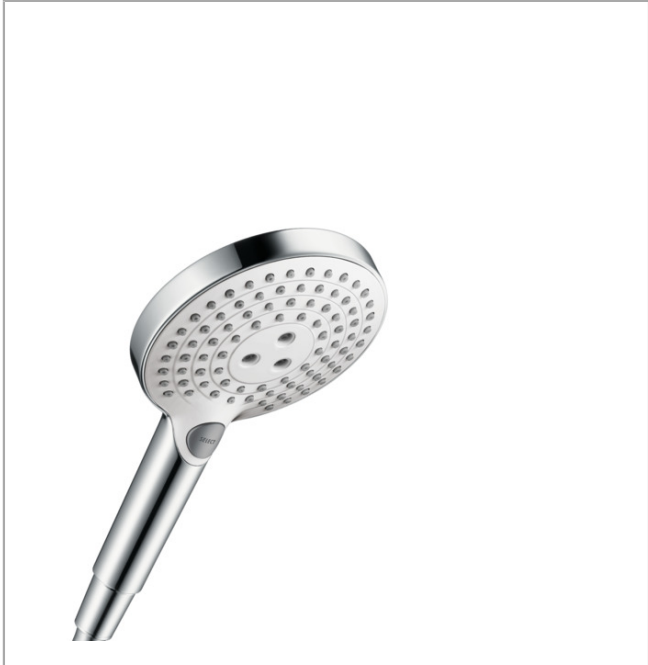

**Raindance Select S**  
**Handshower 120 3-Jet, 2.5 GPM**  
 Finishes : **white/chrome** Part no. : **26531401**

**Description**

**Features**

- Select button for comfortable alternation of spray modes
- 87 no-clog spray channels
- Spray modes: Rain, RainAir, Whirl
- Flow: 2.5 GPM (9.5 L/Min)
- Fully-finished matching spray face

**Item details**

List Price \$ 160.00

**Technology**

**Compliance**

**Product image**

**Scale drawing**

**Raindance Select S**  
**Handshower 120 3-Jet, 2.5 GPM**  
Finishes : **white/chrome** Part no. : **26531401**

Exploded drawing

Year of production: >01/14

**Raindance Select S**  
**Handshower 120 3-Jet, 2.5 GPM**  
 Finishes : **white/chrome** Part no. : **26531401**

Spare parts list

Year of production: >01/14

Pos.	Description	Part no.	Price	PU
1	filter packing	94246000	-	1