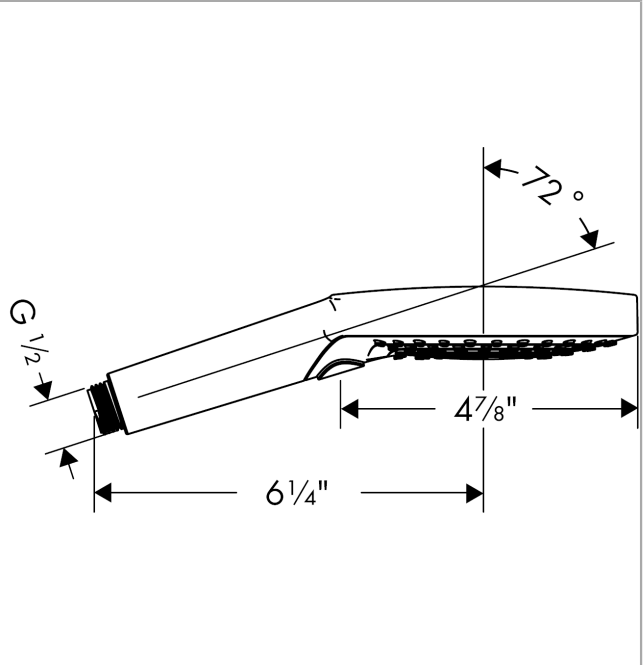

**Raindance Select S**  
**Handshower 120 3-Jet, 2.5 GPM**  
 Finishes : **white/chrome** Part no. : **26531401**

**Description**

**Features**

- Select button for comfortable alternation of spray modes
- 87 no-clog spray channels
- Spray modes: Rain, RainAir, Whirl
- Flow: 2.5 GPM (9.5 L/Min)
- Fully-finished matching spray face

**Item details**

List Price \$ 160.00

**Technology**

**Compliance**

**Product image**

**Scale drawing**

**Raindance Select S**  
**Handshower 120 3-Jet, 2.5 GPM**  
Finishes : **white/chrome** Part no. : **26531401**

Exploded drawing

Year of production: >01/14

**Raindance Select S**  
**Handshower 120 3-Jet, 2.5 GPM**  
 Finishes : **white/chrome** Part no. : **26531401**

Spare parts list

Year of production: >01/14

Pos.	Description	Part no.	Price	PU
1	filter packing	94246000	-	1