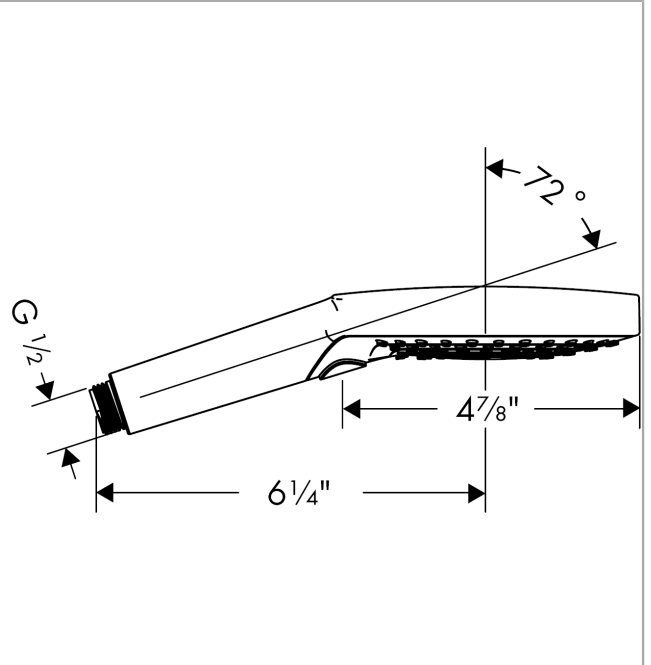

Raindance Select S
Handshower 120 3-Jet, 2.5 GPM
 Finishes : **chrome** Part no. : **26531001**

Description

Features

- Select button for comfortable alternation of spray modes
- 87 no-clog spray channels
- Spray modes: Rain, RainAir, Whirl
- Flow: 2.5 GPM (9.5 L/Min)
- Fully-finished matching spray face

Item details

List Price \$ 160.00

Technology

Compliance

Product image

Scale drawing

Raindance Select S
Handshower 120 3-Jet, 2.5 GPM
Finishes : **chrome** Part no. : **26531001**

Exploded drawing

Year of production: >01/14

Raindance Select S
Handshower 120 3-Jet, 2.5 GPM
 Finishes : **chrome** Part no. : **26531001**

Spare parts list

Year of production: >01/14

Pos.	Description	Part no.	Price	PU
1	filter packing	94246000	-	1