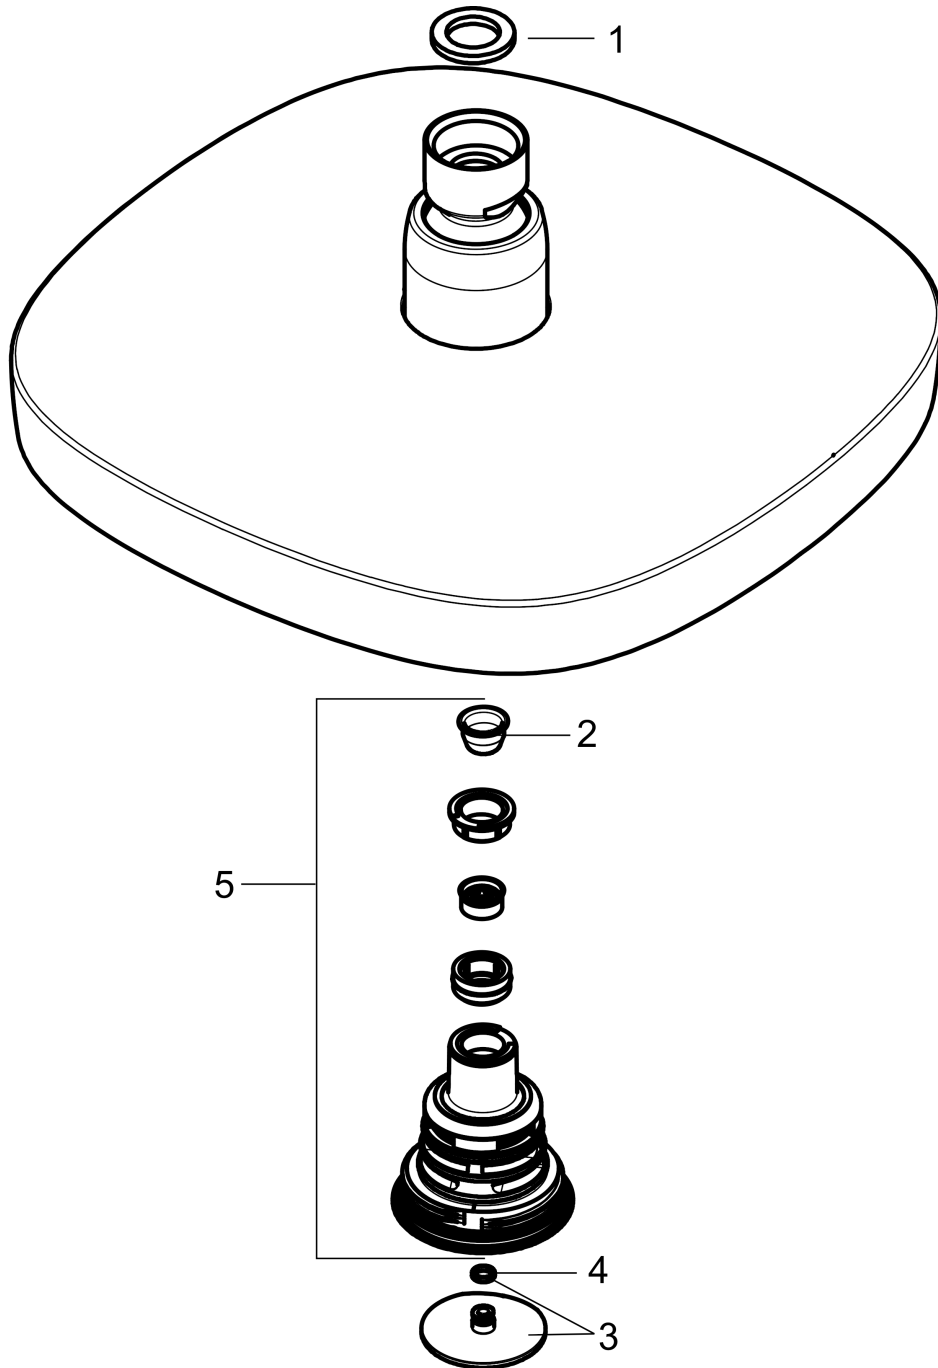

Croma Select E
Showerhead 180 2-Jet, 2.0 GPM
 Finishes : **white/chrome** Part no. : **26528401**

Description

Features

- 147 no-clog spray channels
- Spray modes: Rain, IntenseRain
- Flow: 2.0 GPM (7.6 L/Min)
- Select button for comfortable alternation of spray modes
- Fully-finished matching spray face

Item details

List Price \$ 288.00

Technology

Compliance

Product image

Scale drawing

Croma Select E
Showerhead 180 2-Jet, 2.0 GPM
Finishes : **white/chrome** Part no. : **26528401**

Exploded drawing

Year of production: >07/15

Croma Select E
Showerhead 180 2-Jet, 2.0 GPM
 Finishes : **white/chrome** Part no. : **26528401**

Spare parts list

Year of production: >07/15

Pos.	Description	Part no.	Price	PU
1	seal	98058000	-	1
2	filter	97735000	-	1
3	cover	98344000	-	1
4	O-ring 3x1	98384000	-	1
5	selector assy	98343001	-	1