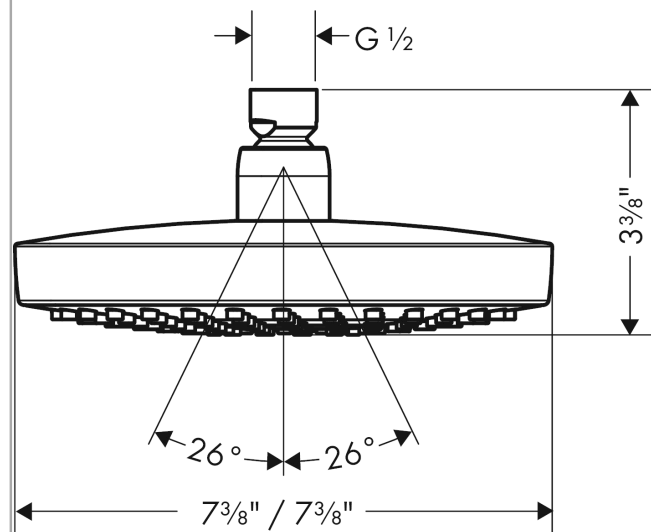

Croma Select E
Showerhead 180 2-Jet, 2.0 GPM
 Finishes : **white/chrome** Part no. : **26528401**

Description

Features

- 147 no-clog spray channels
- Spray modes: Rain, IntenseRain
- Flow: 2.0 GPM (7.6 L/Min)
- Select button for comfortable alternation of spray modes
- Fully-finished matching spray face

Item details

List Price \$ 288.00

Technology

Compliance

Product image

Scale drawing

Croma Select E
Showerhead 180 2-Jet, 2.0 GPM
Finishes : **white/chrome** Part no. : **26528401**

Exploded drawing

Year of production: >07/15

Croma Select E
Showerhead 180 2-Jet, 2.0 GPM
 Finishes : **white/chrome** Part no. : **26528401**

Spare parts list

Year of production: >07/15

Pos.	Description	Part no.	Price	PU
1	seal	98058000	-	1
2	filter	97735000	-	1
3	cover	98344000	-	1
4	O-ring 3x1	98384000	-	1
5	selector assy	98343001	-	1