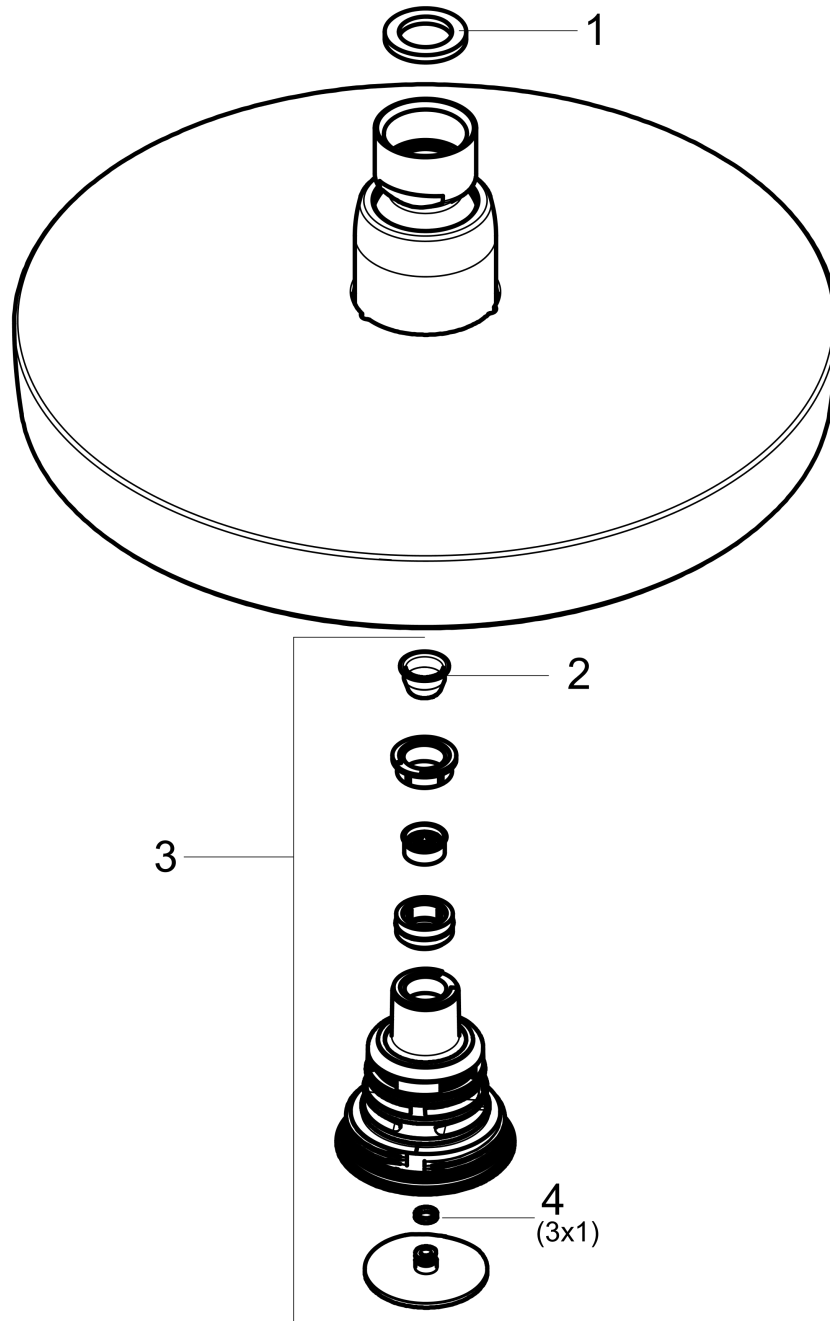

**Croma Select S
Showerhead 180 2-Jet, 2.0 GPM**

Finishes : **brushed nickel** Part no. : **26523821**

Description

Features

- 147 no-clog spray channels
- Spray modes: Rain, IntenseRain
- Flow: 2.0 GPM (7.6 L/Min)
- Select button for comfortable alternation of spray modes
- Fully-finished matching spray face

Item details

List Price \$ 373.00

Technology

Compliance

Product image

Scale drawing

Croma Select S
Showerhead 180 2-Jet, 2.0 GPM
Finishes : **brushed nickel** Part no. : **26523821**

Exploded drawing

Year of production: >01/16

Croma Select S
Showerhead 180 2-Jet, 2.0 GPM
 Finishes : **brushed nickel** Part no. : **26523821**

Spare parts list

Year of production: >01/16

Pos.	Description	Part no.	Price	PU
1	seal	98058000	-	1
2	filter	97735000	-	1
3	selector assy	98343001	-	1
4	O-ring 3x1	98384000	-	1
a	cover	98344000	-	1