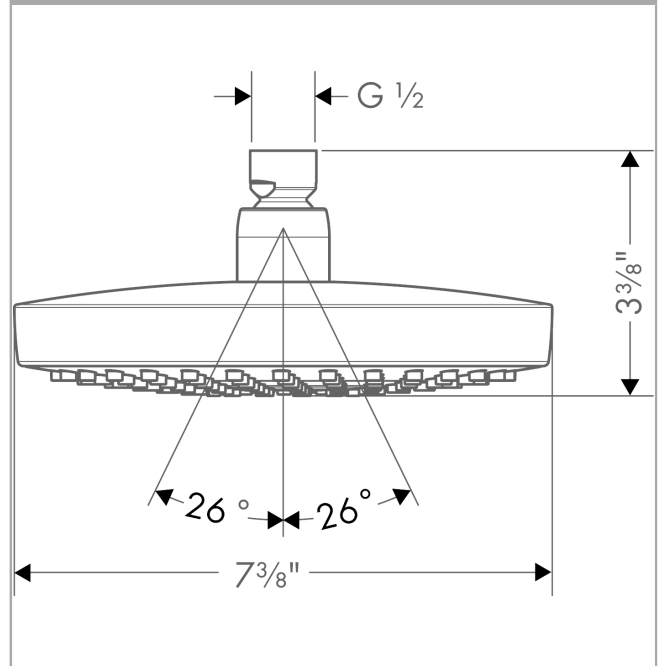

**Croma Select S
Showerhead 180 2-Jet, 2.0 GPM**

Finishes : **brushed nickel** Part no. : **26523821**

Description

Features

- 147 no-clog spray channels
- Spray modes: Rain, IntenseRain
- Flow: 2.0 GPM (7.6 L/Min)
- Select button for comfortable alternation of spray modes
- Fully-finished matching spray face

Item details

List Price \$ 373.00

Technology

Compliance

Product image

Scale drawing

Croma Select S
Showerhead 180 2-Jet, 2.0 GPM
Finishes : **brushed nickel** Part no. : **26523821**

Exploded drawing

Year of production: >01/16

Croma Select S
Showerhead 180 2-Jet, 2.0 GPM
 Finishes : **brushed nickel** Part no. : **26523821**

Spare parts list

Year of production: >01/16

Pos.	Description	Part no.	Price	PU
1	seal	98058000	-	1
2	filter	97735000	-	1
3	selector assy	98343001	-	1
4	O-ring 3x1	98384000	-	1
a	cover	98344000	-	1