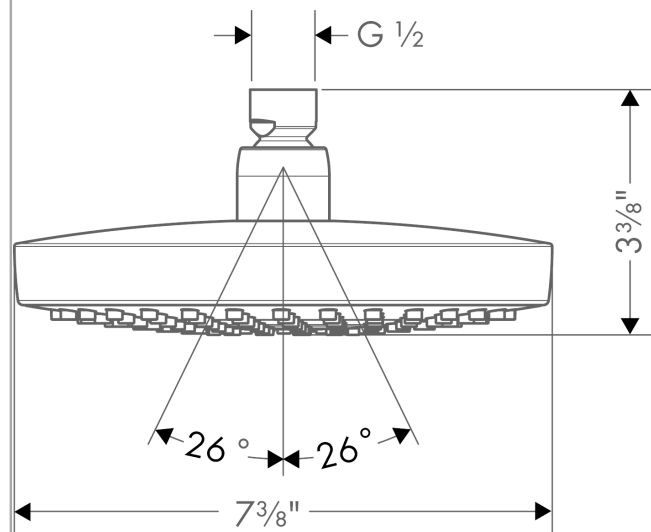

Croma Select S
Showerhead 180 2-Jet, 2.0 GPM
 Finishes : **chrome** Part no. : **26523001**

Description

Features

- 147 no-clog spray channels
- Spray modes: Rain, IntenseRain
- Flow: 2.0 GPM (7.6 L/Min)
- Select button for comfortable alternation of spray modes
- Fully-finished matching spray face

Item details

List Price \$ 288.00

Technology

Compliance

Product image

Scale drawing

Croma Select S
Showerhead 180 2-Jet, 2.0 GPM
Finishes : **chrome** Part no. : **26523001**

Exploded drawing

Year of production: >01/16

Croma Select S
Showerhead 180 2-Jet, 2.0 GPM
 Finishes : **chrome** Part no. : **26523001**

Spare parts list

Year of production: >01/16

Pos.	Description	Part no.	Price	PU
1	seal	98058000	-	1
2	filter	97735000	-	1
3	selector assy	98343001	-	1
4	O-ring 3x1	98384000	-	1
a	cover	98344000	-	1