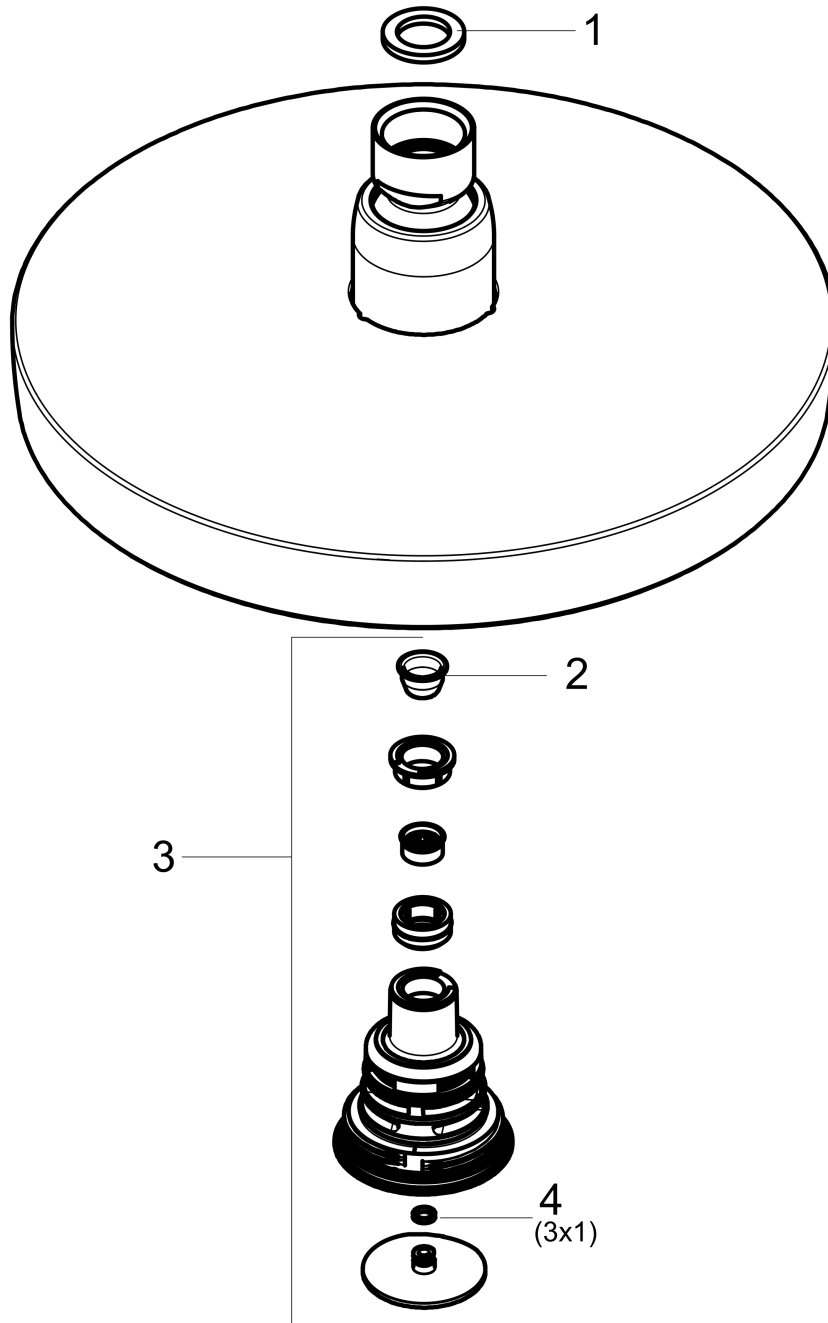

Croma Select S
Showerhead 180 2-Jet, 2.0 GPM
 Finishes : **chrome** Part no. : **26523001**

Description

Features

- 147 no-clog spray channels
- Spray modes: Rain, IntenseRain
- Flow: 2.0 GPM (7.6 L/Min)
- Select button for comfortable alternation of spray modes
- Fully-finished matching spray face

Item details

List Price \$ 288.00

Technology

Compliance

Product image

Scale drawing

Croma Select S
Showerhead 180 2-Jet, 2.0 GPM
Finishes : **chrome** Part no. : **26523001**

Exploded drawing

Year of production: >01/16

Croma Select S
Showerhead 180 2-Jet, 2.0 GPM
 Finishes : **chrome** Part no. : **26523001**

Spare parts list

Year of production: >01/16

Pos.	Description	Part no.	Price	PU
1	seal	98058000	-	1
2	filter	97735000	-	1
3	selector assy	98343001	-	1
4	O-ring 3x1	98384000	-	1
a	cover	98344000	-	1