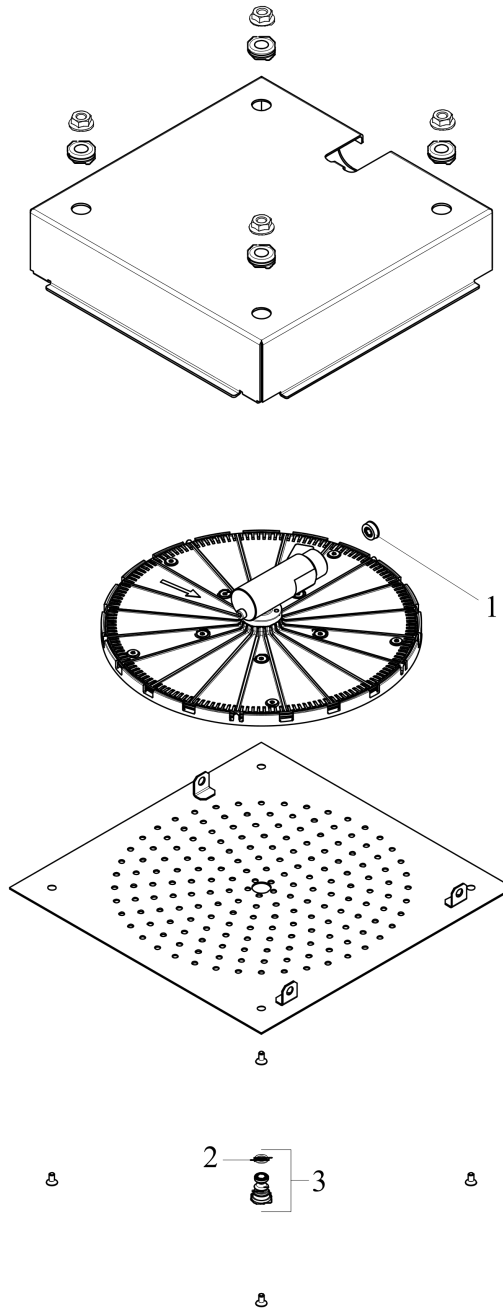

Raindance
Showerhead 260 Square 1-Jet Trim, 2.5 GPM
 Finishes : **chrome** Part no. : **26481001**

Description

Features

- 180 no-clog spray channels
- Spray modes: RainAir
- Flow: 2.5 GPM (9.5 L/Min)
- Fully-finished matching spray face

Item details

List Price \$ 635.00

Technology

Compliance

Product image

Scale drawing

Raindance
Showerhead 260 Square 1-Jet Trim, 2.5 GPM
 Finishes : **chrome** Part no. : **26481001**

Exploded drawing

Year of production: >05/19

Raindance

Showerhead 260 Square 1-Jet Trim, 2.5 GPM

Finishes : **chrome** Part no. : **26481001**

Spare parts list

Year of production: >**05/19**

Pos.	Description	Part no.	Price	PU
1	flow limiter (9 l/min)	98894000	-	1
2	air jet (Eco)	95795000	-	1
3	O-ring 7x2	98419000	-	1