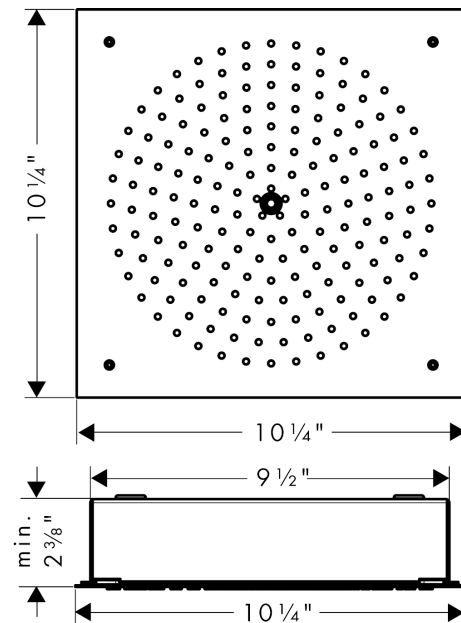

Raindance
Showerhead 260 Square 1-Jet Trim, 2.5 GPM
 Finishes : **chrome** Part no. : **26481001**

Description

Features

- 180 no-clog spray channels
- Spray modes: RainAir
- Flow: 2.5 GPM (9.5 L/Min)
- Fully-finished matching spray face

Item details

List Price \$ 635.00

Technology

Compliance

Product image

Scale drawing

Raindance
Showerhead 260 Square 1-Jet Trim, 2.5 GPM
 Finishes : **chrome** Part no. : **26481001**

Exploded drawing

Year of production: >05/19

Raindance

Showerhead 260 Square 1-Jet Trim, 2.5 GPM

Finishes : **chrome** Part no. : **26481001**

Spare parts list

Year of production: >**05/19**

Pos.	Description	Part no.	Price	PU
1	flow limiter (9 l/min)	98894000	-	1
2	air jet (Eco)	95795000	-	1
3	O-ring 7x2	98419000	-	1