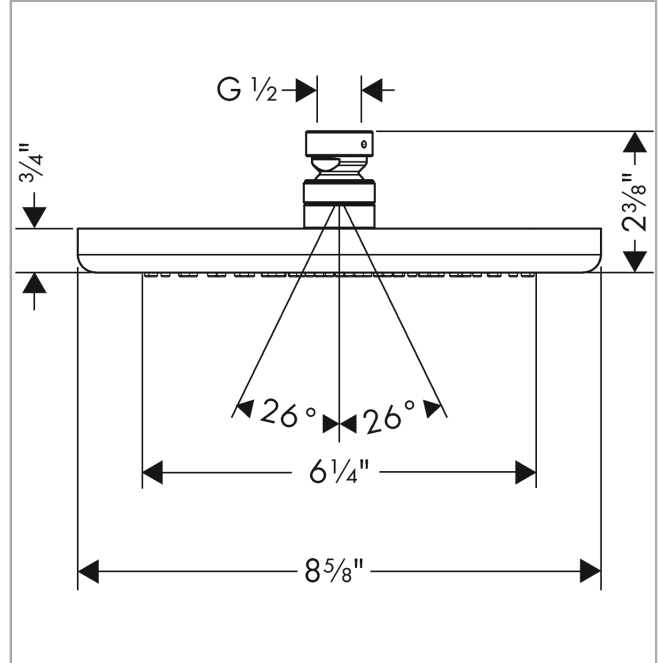

**Croma**  
**Showerhead 220 1-Jet, 2.0 GPM**  
 Finishes : **chrome** Part no. : **26478001**

**Description**

**Features**

- 107 no-clog spray channels
- Spray modes: RainAir
- Flow: 2.0 GPM (7.6 L/Min)
- Fully-finished matching spray face

**Item details**

List Price \$ 355.00

**Technology**

**Compliance**

**Product image**

**Scale drawing**

**Croma**  
**Showerhead 220 1-Jet, 2.0 GPM**  
Finishes : **chrome** Part no. : **26478001**

Exploded drawing

Year of production: >03/14

**Croma**  
**Showerhead 220 1-Jet, 2.0 GPM**  
 Finishes : **chrome**    Part no. : **26478001**

**Spare parts list**

Year of production: >03/14

| <b>Pos.</b> | <b>Description</b> | <b>Part no.</b> | <b>Price</b> | <b>PU</b> |
|-------------|--------------------|-----------------|--------------|-----------|
| 1           | lock washer        | 98942000        | -            | 1         |
| 2           | ball joint         | 98941000        | -            | 1         |
| 3           | filter packing     | 94246000        | -            | 1         |
| 4           | nut                | 97958000        | -            | 1         |
| 5           | lever collar       | 97536000        | -            | 1         |
| 6           | seal               | 97606000        | -            | 1         |
| 7           | air jet (Eco)      | 95795000        | -            | 1         |
| 8           | O-ring 7x2         | 98419000        | -            | 1         |
| 9           | spray body         | 92882000        | -            | 1         |