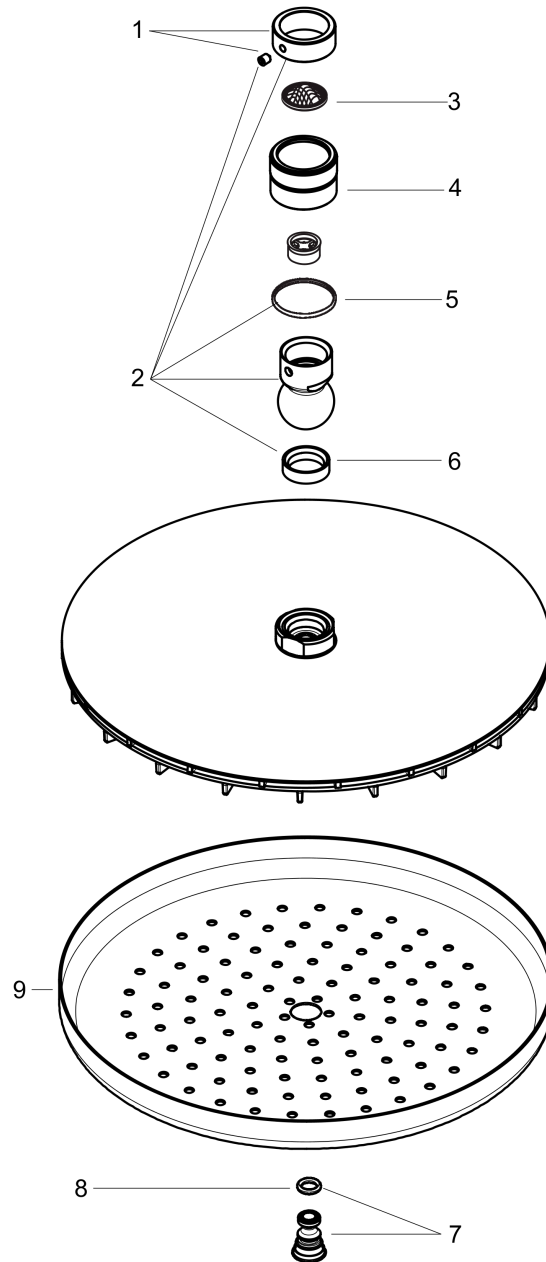

**Croma**  
**Showerhead 220 1-Jet, 2.0 GPM**  
 Finishes : **chrome** Part no. : **26478001**

**Description**

**Features**

- 107 no-clog spray channels
- Spray modes: RainAir
- Flow: 2.0 GPM (7.6 L/Min)
- Fully-finished matching spray face

**Item details**

List Price \$ 355.00

**Technology**

**Compliance**

**Product image**

**Scale drawing**

**Croma**  
**Showerhead 220 1-Jet, 2.0 GPM**  
Finishes : **chrome** Part no. : **26478001**

Exploded drawing

Year of production: >03/14

**Croma**  
**Showerhead 220 1-Jet, 2.0 GPM**  
 Finishes : **chrome**    Part no. : **26478001**

**Spare parts list**

Year of production: >03/14

| <b>Pos.</b> | <b>Description</b> | <b>Part no.</b> | <b>Price</b> | <b>PU</b> |
|-------------|--------------------|-----------------|--------------|-----------|
| 1           | lock washer        | 98942000        | -            | 1         |
| 2           | ball joint         | 98941000        | -            | 1         |
| 3           | filter packing     | 94246000        | -            | 1         |
| 4           | nut                | 97958000        | -            | 1         |
| 5           | lever collar       | 97536000        | -            | 1         |
| 6           | seal               | 97606000        | -            | 1         |
| 7           | air jet (Eco)      | 95795000        | -            | 1         |
| 8           | O-ring 7x2         | 98419000        | -            | 1         |
| 9           | spray body         | 92882000        | -            | 1         |