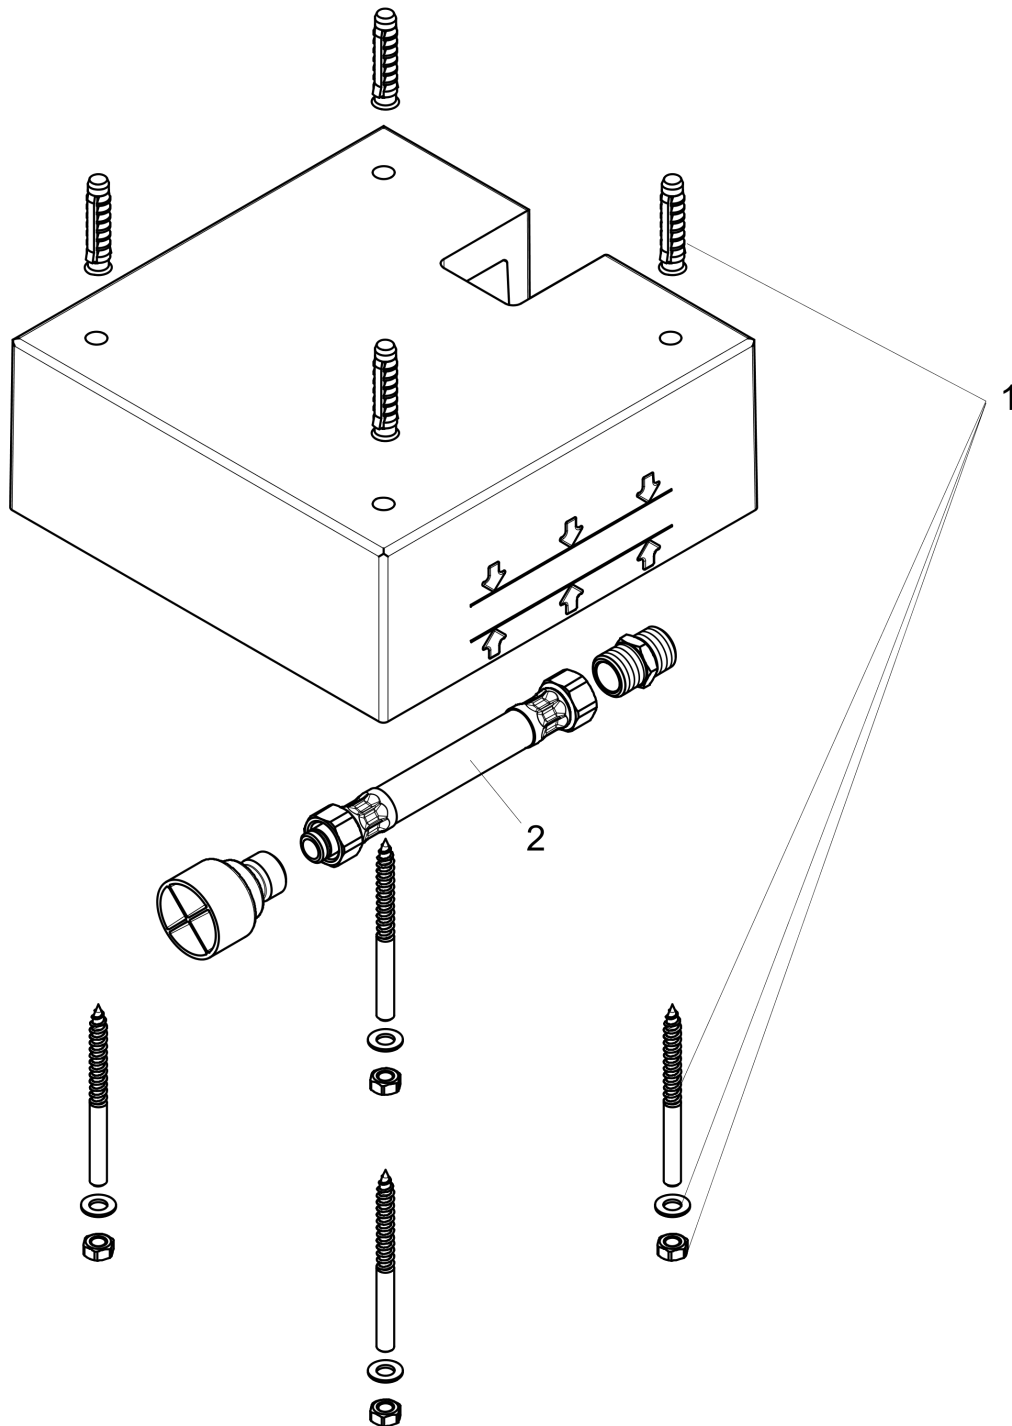

Raindance
Rough, Showerhead 260 Square 1-Jet
 Finishes : n.a. Part no. : 26471181

Description

Features
 · 1/2" NPT

Item details

List Price \$ 118.00

Compliance

Product image

Scale drawing

Raindance
Rough, Showerhead 260 Square 1-Jet
Finishes : n.a. Part no. : 26471181

Exploded drawing

Year of production: >08/13

Raindance
Rough, Showerhead 260 Square 1-Jet
 Finishes : n.a. Part no. : 26471181

Spare parts list

Year of production: >08/13

Pos.	Description	Part no.	Price	PU
1	mounting kit	97722000	-	1
2	connection hose 600 mm G½ x G½	25928000	-	1