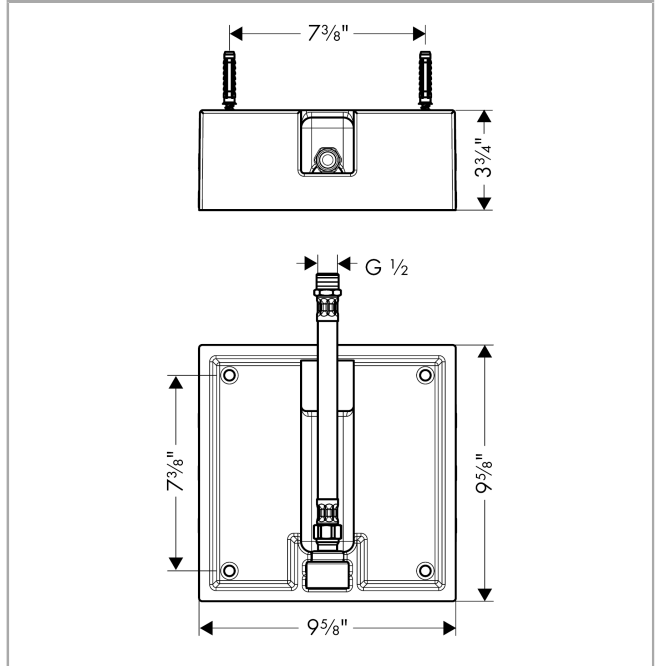

Raindance
Rough, Showerhead 260 Square 1-Jet
 Finishes : n.a. Part no. : 26471181

Description

Features
 · 1/2" NPT

Item details

List Price \$ 118.00

Compliance

Product image

Scale drawing

Raindance
Rough, Showerhead 260 Square 1-Jet
Finishes : n.a. Part no. : 26471181

Exploded drawing

Year of production: >08/13

Raindance
Rough, Showerhead 260 Square 1-Jet
 Finishes : n.a. Part no. : 26471181

Spare parts list

Year of production: >08/13

Pos.	Description	Part no.	Price	PU
1	mounting kit	97722000	-	1
2	connection hose 600 mm G½ x G½	25928000	-	1