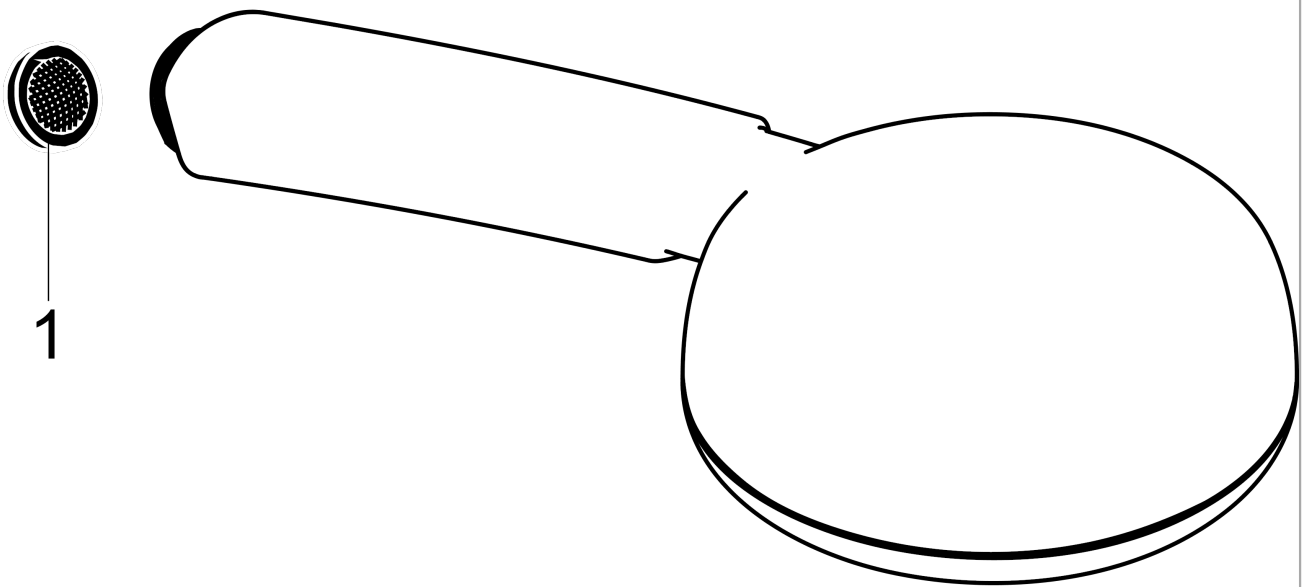

Crometta

Handshower Vario-Jet, 1.8 GPM

Finishes : **white/chrome** Part no. : **26332401**

Description

Features

- 80 no-clog spray channels
- Spray modes: Vario-Jet (spray zones of variable intensity)
- Flow: 1.8 GPM (6.8 L/Min)
- Easy-to-clean white spray face

Item details

List Price \$ 53.00

Technology

Compliance

Product image

Scale drawing

Crometta
Handshower Vario-Jet, 1.8 GPM
Finishes : **white/chrome** Part no. : **26332401**

Exploded drawing

Year of production: >01/18

Crometta
Handshower Vario-Jet, 1.8 GPM
 Finishes : **white/chrome** Part no. : **26332401**

Spare parts list

Year of production: >01/18

Pos.	Description	Part no.	Price	PU
1	filter packing	94246000	-	1