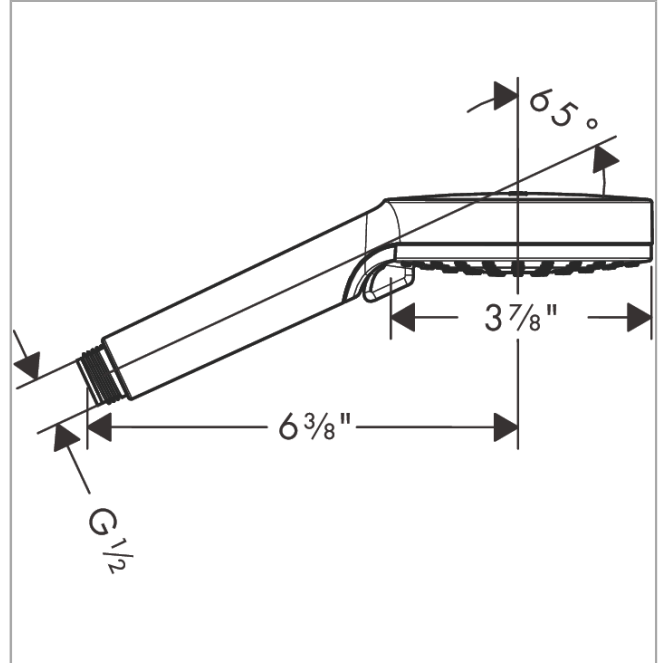

Crometta

Handshower Vario-Jet, 1.8 GPM

Finishes : **white/chrome** Part no. : **26332401**

Description

Features

- 80 no-clog spray channels
- Spray modes: Vario-Jet (spray zones of variable intensity)
- Flow: 1.8 GPM (6.8 L/Min)
- Easy-to-clean white spray face

Item details

List Price \$ 53.00

Technology

Compliance

Product image

Scale drawing

Crometta
Handshower Vario-Jet, 1.8 GPM
Finishes : **white/chrome** Part no. : **26332401**

Exploded drawing

Year of production: >01/18

Crometta
Handshower Vario-Jet, 1.8 GPM
 Finishes : **white/chrome** Part no. : **26332401**

Spare parts list

Year of production: >01/18

Pos.	Description	Part no.	Price	PU
1	filter packing	94246000	-	1