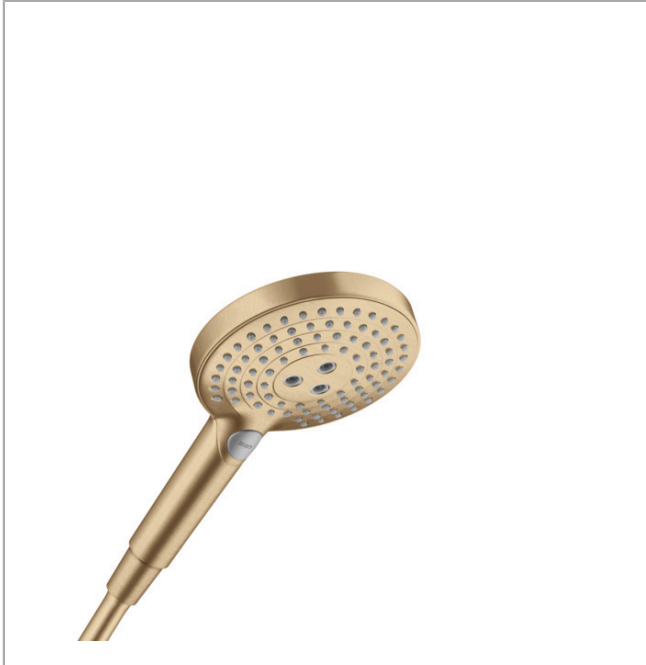

Raindance Select S
Handshower 120 3-Jet PowderRain, 1.75 GPM
 Finishes : **brushed bronze** Part no. : **26036141**

Description

Features

- Spray modes: PowderRain, Rain, Whirl
- Select button for comfortable alternation of spray modes
- Flow: 1.75 GPM (6.6 L/Min)

Item details

List Price \$ 207.00

Technology

Compliance

Product image

Scale drawing