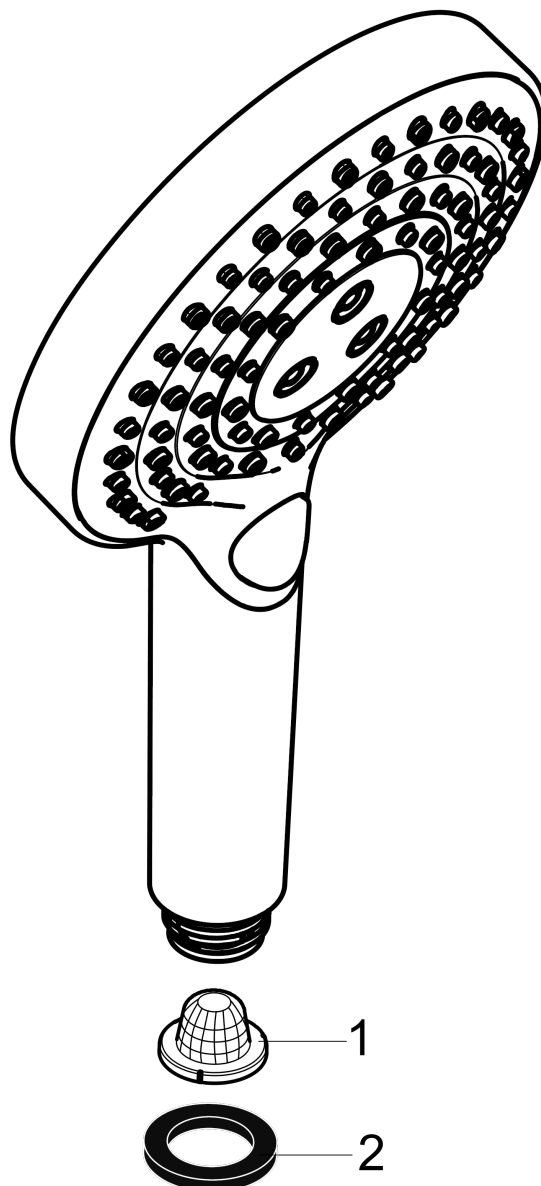

Raindance Select S
Handshower 120 3-Jet P, 1.75 GPM
 Finishes : **chrome** Part no. : **26036001**

Description

Features

- Select button for comfortable alternation of spray modes
- Spray modes: PowderRain, Rain, Whirl
- Flow: 1.8 GPM (6.8 L/Min)
- Fully-finished matching spray face

Item details

List Price \$ 160.00

Technology

Compliance

Product image

Scale drawing

Raindance Select S
Handshower 120 3-Jet P, 1.75 GPM
Finishes : **chrome** Part no. : **26036001**

Exploded drawing

Year of production: >08/18

Raindance Select S
Handshower 120 3-Jet P, 1.75 GPM
 Finishes : **chrome** Part no. : **26036001**

Spare parts list

Year of production: >08/18

Pos.	Description	Part no.	Price	PU
1	filter	92672000	-	1
2	seal	98058000	-	1