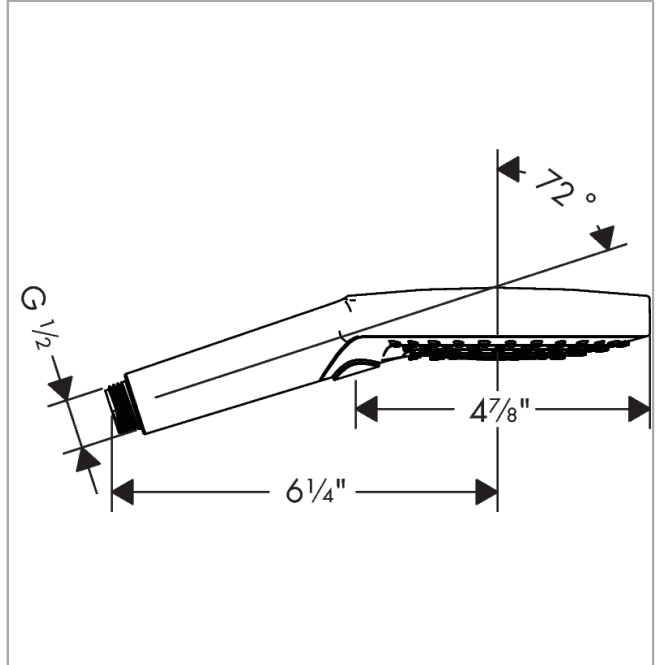

Raindance Select S
Handshower 120 3-Jet P, 1.75 GPM
 Finishes : **chrome** Part no. : **26036001**

Description

Features

- Select button for comfortable alternation of spray modes
- Spray modes: PowderRain, Rain, Whirl
- Flow: 1.8 GPM (6.8 L/Min)
- Fully-finished matching spray face

Item details

List Price \$ 160.00

Technology

Compliance

Product image

Scale drawing

Raindance Select S
Handshower 120 3-Jet P, 1.75 GPM
Finishes : **chrome** Part no. : **26036001**

Exploded drawing

Year of production: >08/18

Raindance Select S
Handshower 120 3-Jet P, 1.75 GPM
 Finishes : **chrome** Part no. : **26036001**

Spare parts list

Year of production: >08/18

Pos.	Description	Part no.	Price	PU
1	filter	92672000	-	1
2	seal	98058000	-	1