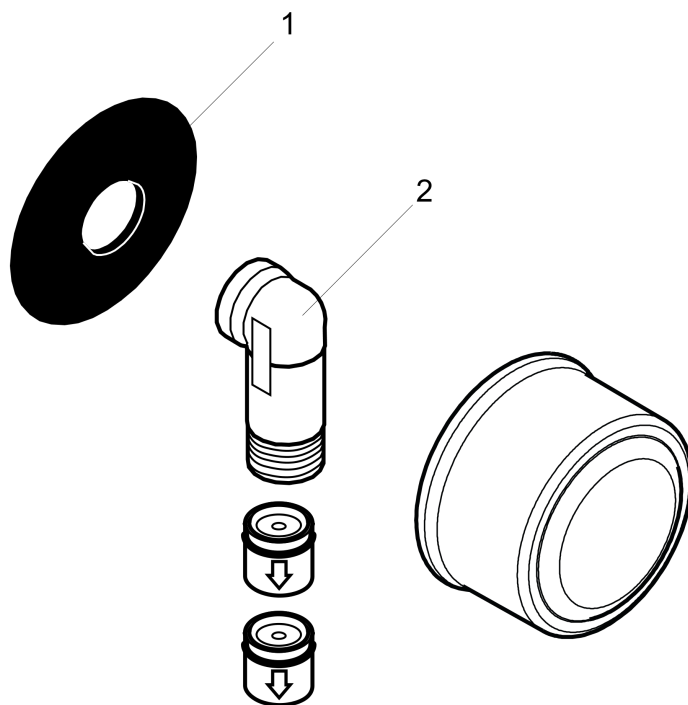

AXOR Montreux
Wall Outlet with Check Valves
 Finishes : **chrome** Part no. : **16884001**

Description

Features

- non-return valve
- 1/2" NPT

Item details

List Price \$ 79.00

Compliance

Product image

Scale drawing

AXOR Montreux
Wall Outlet with Check Valves
Finishes : **chrome** Part no. : **16884001**

Exploded drawing

Year of production: >04/09

AXOR Montreux
Wall Outlet with Check Valves
 Finishes : **chrome** Part no. : **16884001**

Spare parts list

Year of production: >**04/09**

Pos.	Description	Part no.	Price	PU
1	support element	98557000	-	1
2	connection angel	98531001	-	1
a	set of non return valves DW 15	94074000	-	1