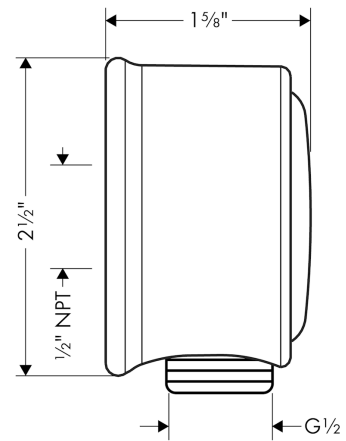

AXOR Montreux
Wall Outlet with Check Valves
 Finishes : **chrome** Part no. : **16884001**

Description

Features

- non-return valve
- 1/2" NPT

Item details

List Price \$ 79.00

Compliance

Product image

Scale drawing

AXOR Montreux
Wall Outlet with Check Valves
Finishes : **chrome** Part no. : **16884001**

Exploded drawing

Year of production: >04/09

AXOR Montreux
Wall Outlet with Check Valves
 Finishes : **chrome** Part no. : **16884001**