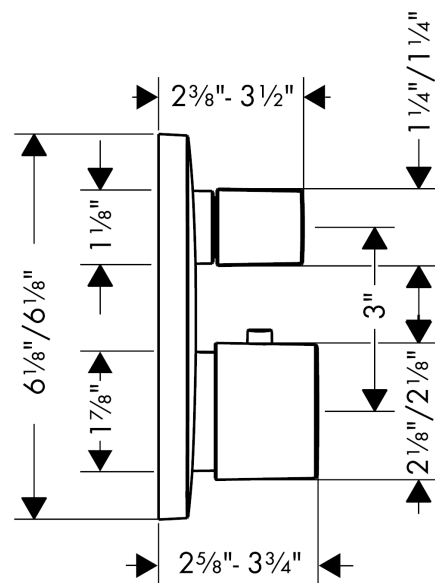

PuraVida
Thermostatic Trim with Volume Control and Diverter
 Finishes : **white/chrome** Part no. : **15771401**

Description

Features

- Volume control and diverter for 2 outlets
- Flow: 7.00 GPM (26.5 L/Min)
- Thermostatic cartridge, Shut-off/ diverter valve
- Anti-scald 100° safety stop

Item details

List Price \$ 847.00

Compliance

Product image

Scale drawing

PuraVida
Thermostatic Trim with Volume Control and Diverter
 Finishes : **white/chrome** Part no. : **15771401**

Exploded drawing

Year of production: >04/11

PuraVida

Thermostatic Trim with Volume Control and Diverter

Finishes : **white/chrome** Part no. : **15771401**

Spare parts list

Year of production: >04/11

| Pos. | Description | Part no. | Price | PU |
|------|--------------------------------|----------|-------|----|
| 1 | handle for thermostat | 11791401 | - | 1 |
| 2 | adapter for handle | 96435000 | - | 1 |
| 3 | handle | 95356400 | - | 1 |
| 4 | adapter for handle | 95256000 | - | 1 |
| 5 | escutcheon 155 / 155 mm | 95662000 | - | 1 |
| 6 | sleeve | 96439000 | - | 1 |
| 7 | sleeve | 95253000 | - | 1 |
| 8 | holder for escutcheon | 98793000 | - | 1 |
| 9 | set of fixing screws | 96454000 | - | 1 |
| 10 | shut off unit with selector | 98283000 | - | 1 |
| 11 | thermostat cartridge | 94282000 | - | 1 |
| 12 | sealing set | 95037000 | - | 1 |
| 13 | set of screws | 96525000 | - | 1 |
| 14 | installation unit cpl. | 92592000 | - | 1 |
| 15 | O-ring 16x2 | 98133000 | - | 1 |
| 16 | noise reduction | 94073000 | - | 1 |
| 17 | set of non return valves DW 15 | 94074000 | - | 1 |
| a | extension 25 mm | 13595000 | - | 1 |
| b | extension 22 mm | 15597000 | - | 1 |
| c | non return valve with filter | 92499000 | - | 1 |
| d | O-ring 29x3 | 98371000 | - | 1 |
| e | O-Ring 48x3 | 95508000 | - | 1 |