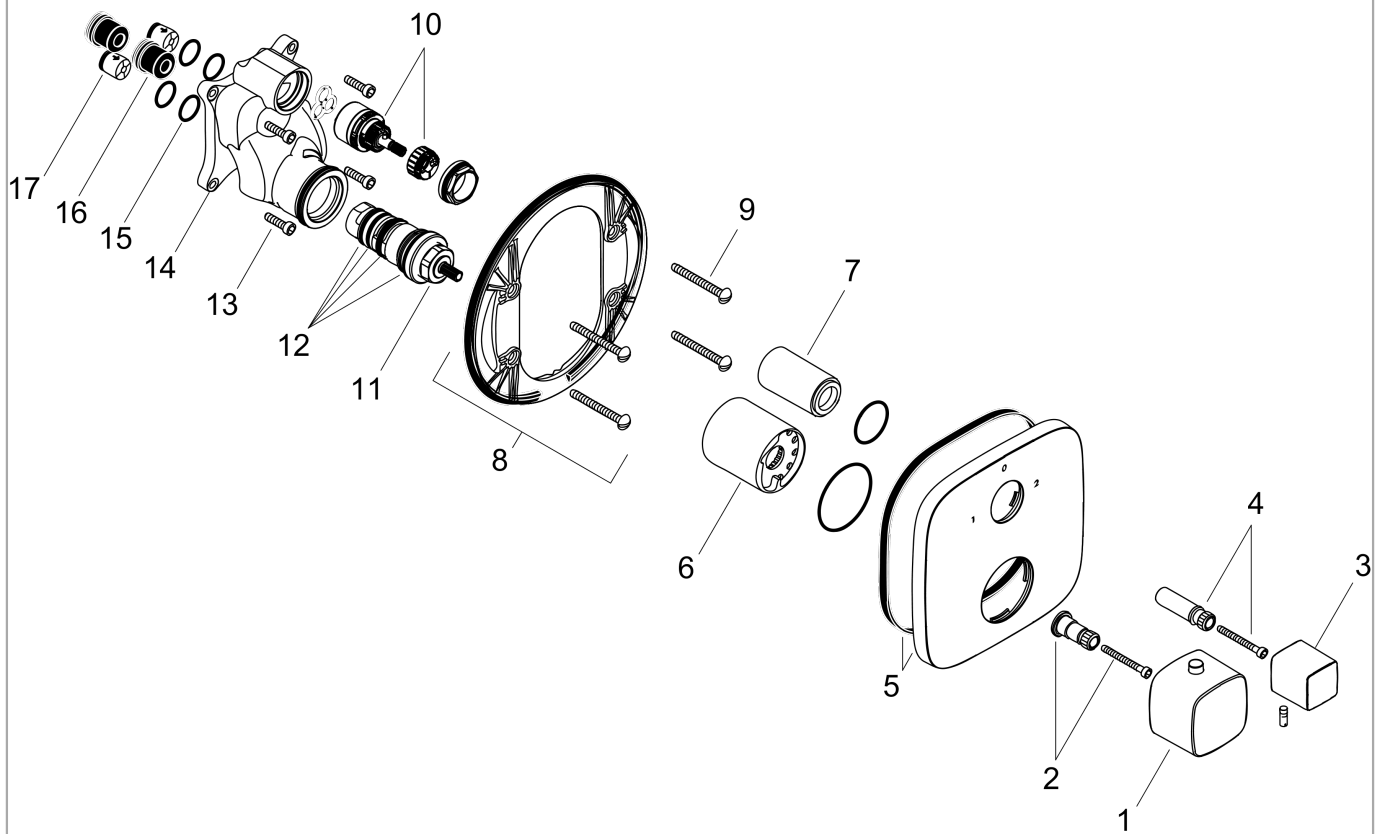

PuraVida
Thermostatic Trim with Volume Control and Diverter
 Finishes : **white/chrome** Part no. : **15771401**

Description

Features

- Volume control and diverter for 2 outlets
- Flow: 7.00 GPM (26.5 L/Min)
- Thermostatic cartridge, Shut-off/ diverter valve
- Anti-scald 100° safety stop

Item details

List Price \$ 847.00

Compliance

Product image

Scale drawing

PuraVida
Thermostatic Trim with Volume Control and Diverter
 Finishes : **white/chrome** Part no. : **15771401**

Exploded drawing

Year of production: >04/11

PuraVida

Thermostatic Trim with Volume Control and Diverter

Finishes : **white/chrome** Part no. : **15771401**

Spare parts list

Year of production: >04/11

| Pos. | Description | Part no. | Price | PU |
|------|--------------------------------|----------|-------|----|
| 1 | handle for thermostat | 11791401 | - | 1 |
| 2 | adapter for handle | 96435000 | - | 1 |
| 3 | handle | 95356400 | - | 1 |
| 4 | adapter for handle | 95256000 | - | 1 |
| 5 | escutcheon 155 / 155 mm | 95662000 | - | 1 |
| 6 | sleeve | 96439000 | - | 1 |
| 7 | sleeve | 95253000 | - | 1 |
| 8 | holder for escutcheon | 98793000 | - | 1 |
| 9 | set of fixing screws | 96454000 | - | 1 |
| 10 | shut off unit with selector | 98283000 | - | 1 |
| 11 | thermostat cartridge | 94282000 | - | 1 |
| 12 | sealing set | 95037000 | - | 1 |
| 13 | set of screws | 96525000 | - | 1 |
| 14 | installation unit cpl. | 92592000 | - | 1 |
| 15 | O-ring 16x2 | 98133000 | - | 1 |
| 16 | noise reduction | 94073000 | - | 1 |
| 17 | set of non return valves DW 15 | 94074000 | - | 1 |
| a | extension 25 mm | 13595000 | - | 1 |
| b | extension 22 mm | 15597000 | - | 1 |
| c | non return valve with filter | 92499000 | - | 1 |
| d | O-ring 29x3 | 98371000 | - | 1 |
| e | O-Ring 48x3 | 95508000 | - | 1 |