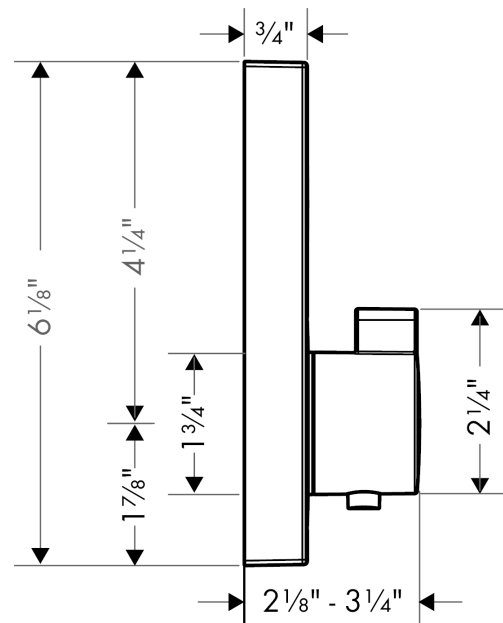

Item details

List Price \$ 653.00

Technology

Compliance

Product image

Scale drawing

ShowerSelect
Thermostatic Trim for 2 Functions, Square
 Finishes : **chrome** Part no. : **15763001**

Exploded drawing

Year of production: >12/14

ShowerSelect
Thermostatic Trim for 2 Functions, Square
 Finishes : **chrome** Part no. : **15763001**

Spare parts list

Year of production: >12/14

Pos.	Description	Part no.	Price	PU
1	non return valve	97980000	-	1
2	noise reduction	94073000	-	1
3	O-ring 16x2	98133000	-	1
4	set of screws	96525000	-	1
5	O-ring 36x2	98156000	-	1
6	shut off unit	95758000	-	1
7	nut	98368000	-	1
8	Select-adapter	92219000	-	1
9	thermostat cartridge	98282001	-	1
10	O-ring 20x1,5	98197000	-	1
11	O-ring 25x1,5	98146000	-	1
12	O-ring 25x2,5	92146000	-	1
13	nut	98913000	-	1
14	sleeve	92216000	-	1
15	handle fixing set	95843000	-	1
16	holder for escutcheon	98793000	-	1
17	set of fixing screws	96454000	-	1
18	escutcheon 155 / 155 mm	92217001	-	1
19	O-ring 44x4	98471000	-	1
20	handle for thermostat	92215001	-	1
21	fit-up aid	92540000	-	1
22	non return valve (pressure-resistant up to 2 MPa)	92594000	-	1
23	compensation set 1°	95521000	-	1
24	extension 25 mm	13595000	-	1
25	extension 22 mm	13593000	-	1
a	set of symbols	92218000	-	1
b	shut off unit (special)	92361000	-	1
c	nut and flange	92696000	-	1
d	Grease	90920000	-	1
e	symbol head shower Rain large	93571880	-	1
f	symbol head shower Rain small	93572880	-	1
g	symbol handshower	93573880	-	1
h	symbol Flood jet	93574880	-	1
i	symbol Whirl	93575880	-	1
j	symbol Mono	93576880	-	1
k	symbol tub	93577880	-	1
l	symbol body shower	93578880	-	1
m	symbol ON/OFF	93579880	-	1