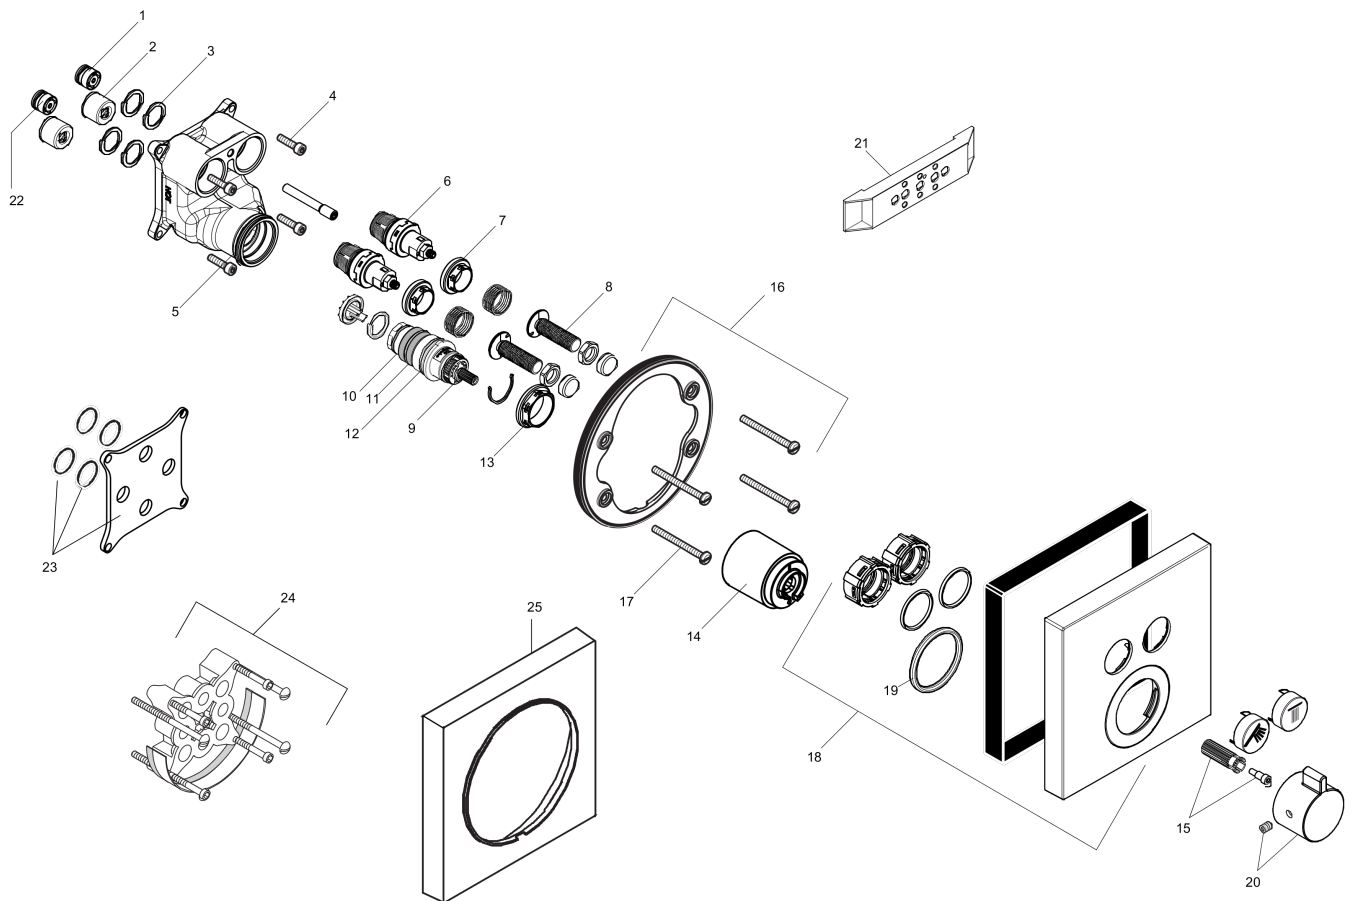

ShowerSelect
Thermostatic Trim for 2 Functions, Square
 Finishes : **chrome** Part no. : **15763001**

Description

Features

- Outlets may be operated simultaneously
- Select push-button on/off control for 2 outlets
- Flow: 8.0 GPM (30.3 L/Min) / 2.0 GPM (7.6 L/Min)
- Thermostatic cartridge, Start/stop cartridge
- Anti-scald 100° safety stop
- Optimized for water-efficient shower products
- Includes optional accessory to limit total flow to 2.0 GPM @ 80 psi where required

Year of production: >12/14

ShowerSelect
Thermostatic Trim for 2 Functions, Square
 Finishes : **chrome** Part no. : **15763001**

Spare parts list

Year of production: >12/14

Pos.	Description	Part no.	Price	PU
1	non return valve	97980000	-	1
2	noise reduction	94073000	-	1
3	O-ring 16x2	98133000	-	1
4	set of screws	96525000	-	1
5	O-ring 36x2	98156000	-	1
6	shut off unit	95758000	-	1
7	nut	98368000	-	1
8	Select-adapter	92219000	-	1
9	thermostat cartridge	98282001	-	1
10	O-ring 20x1,5	98197000	-	1
11	O-ring 25x1,5	98146000	-	1
12	O-ring 25x2,5	92146000	-	1
13	nut	98913000	-	1
14	sleeve	92216000	-	1
15	handle fixing set	95843000	-	1
16	holder for escutcheon	98793000	-	1
17	set of fixing screws	96454000	-	1
18	escutcheon 155 / 155 mm	92217001	-	1
19	O-ring 44x4	98471000	-	1
20	handle for thermostat	92215001	-	1
21	fit-up aid	92540000	-	1
22	non return valve (pressure-resistant up to 2 MPa)	92594000	-	1
23	compensation set 1°	95521000	-	1
24	extension 25 mm	13595000	-	1
25	extension 22 mm	13593000	-	1
a	set of symbols	92218000	-	1
b	shut off unit (special)	92361000	-	1
c	nut and flange	92696000	-	1
d	Grease	90920000	-	1
e	symbol head shower Rain large	93571880	-	1
f	symbol head shower Rain small	93572880	-	1
g	symbol handshower	93573880	-	1
h	symbol Flood jet	93574880	-	1
i	symbol Whirl	93575880	-	1
j	symbol Mono	93576880	-	1
k	symbol tub	93577880	-	1
l	symbol body shower	93578880	-	1
m	symbol ON/OFF	93579880	-	1