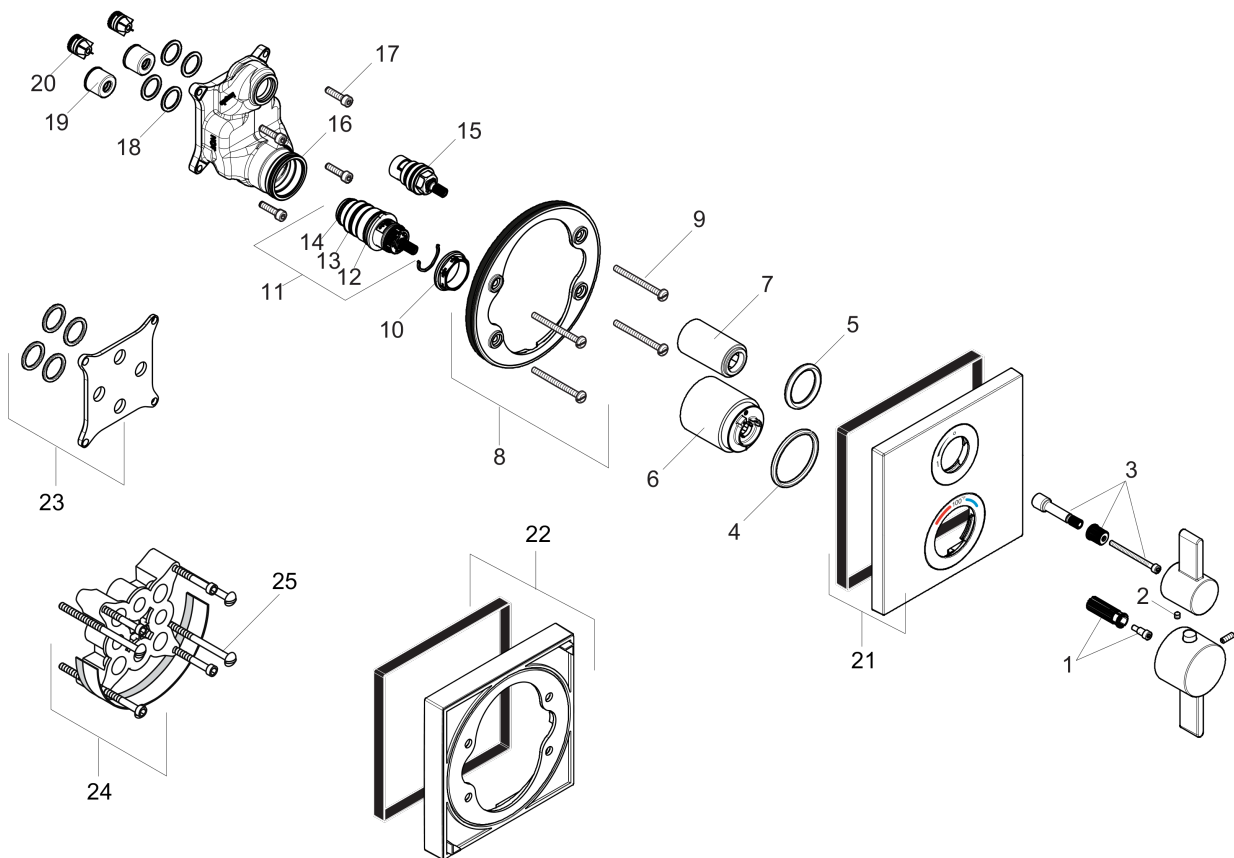

Ecostat Square
Thermostatic Trim with Volume Control
 Finishes : **brushed nickel** Part no. : **15712821**

Description

Features

- Volume control for 1 outlet
- Flow: 6.0 GPM (22.7 L/Min)
- Thermostatic cartridge, Ceramic cartridge
- Anti-scald 100° safety stop
- Optimized for water-efficient shower products

Item details

List Price \$ 595.00

Compliance

Product image

Scale drawing

Ecostat Square
Thermostatic Trim with Volume Control
 Finishes : **brushed nickel** Part no. : **15712821**

Exploded drawing

Year of production: >07/18

Ecostat Square
Thermostatic Trim with Volume Control
 Finishes : **brushed nickel** Part no. : **15712821**

Spare parts list

Year of production: >07/18

| Pos. | Description | Part no. | Price | PU |
|------|--------------------------------|----------|-------|----|
| 1 | handle fixing set | 95843000 | - | 1 |
| 2 | hollow set screw M4x5 | 92846000 | - | 1 |
| 3 | adapter for handle | 95252000 | - | 1 |
| 4 | O-ring 44x4 | 98471000 | - | 1 |
| 5 | O-ring 30x5 | 98153000 | - | 1 |
| 6 | sleeve | 92216820 | - | 1 |
| 7 | sleeve | 96446820 | - | 1 |
| 8 | holder for escutcheon | 98793000 | - | 1 |
| 9 | set of fixing screws | 96454000 | - | 1 |
| 10 | nut | 98913000 | - | 1 |
| 11 | thermostat cartridge | 98282000 | - | 1 |
| 12 | O-ring 25x2,5 | 92146000 | - | 1 |
| 13 | O-ring 25x1,5 | 98146000 | - | 1 |
| 14 | O-ring 20x1,5 | 98197000 | - | 1 |
| 15 | shut off unit right closing | 94009000 | - | 1 |
| 16 | O-ring 36x2 | 98156000 | - | 1 |
| 17 | set of screws | 96525000 | - | 1 |
| 18 | O-ring 16x2 | 98133000 | - | 1 |
| 19 | noise reduction | 94073000 | - | 1 |
| 20 | set of non return valves DW 15 | 97350000 | - | 1 |
| 21 | escutcheon 155 / 155 mm | 93242821 | - | 1 |
| 22 | extension 22 mm | 13593820 | - | 1 |
| 23 | compensation set 1° | 95521000 | - | 1 |
| 24 | extension 25 mm | 13595000 | - | 1 |
| 25 | set of fixing screws | 97747000 | - | 1 |