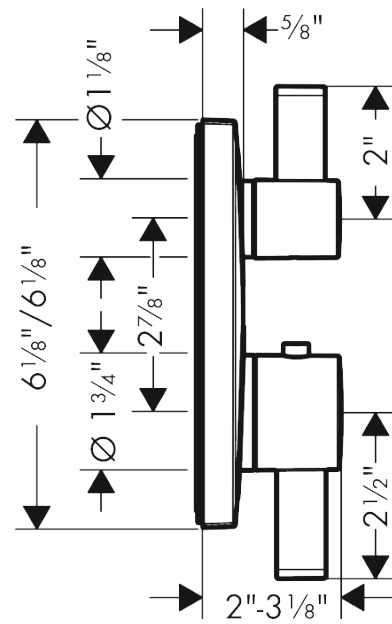

Ecostat Square
Thermostatic Trim with Volume Control
 Finishes : **brushed nickel** Part no. : **15712821**

Description

Features

- Volume control for 1 outlet
- Flow: 6.0 GPM (22.7 L/Min)
- Thermostatic cartridge, Ceramic cartridge
- Anti-scald 100° safety stop
- Optimized for water-efficient shower products

Item details

List Price \$ 595.00

Compliance

Product image

Scale drawing

Ecostat Square
Thermostatic Trim with Volume Control
 Finishes : **brushed nickel** Part no. : **15712821**

Exploded drawing

Year of production: >07/18

Ecostat Square
Thermostatic Trim with Volume Control
 Finishes : **brushed nickel** Part no. : **15712821**

Spare parts list

Year of production: >07/18

| Pos. | Description | Part no. | Price | PU |
|------|--------------------------------|----------|-------|----|
| 1 | handle fixing set | 95843000 | - | 1 |
| 2 | hollow set screw M4x5 | 92846000 | - | 1 |
| 3 | adapter for handle | 95252000 | - | 1 |
| 4 | O-ring 44x4 | 98471000 | - | 1 |
| 5 | O-ring 30x5 | 98153000 | - | 1 |
| 6 | sleeve | 92216820 | - | 1 |
| 7 | sleeve | 96446820 | - | 1 |
| 8 | holder for escutcheon | 98793000 | - | 1 |
| 9 | set of fixing screws | 96454000 | - | 1 |
| 10 | nut | 98913000 | - | 1 |
| 11 | thermostat cartridge | 98282000 | - | 1 |
| 12 | O-ring 25x2,5 | 92146000 | - | 1 |
| 13 | O-ring 25x1,5 | 98146000 | - | 1 |
| 14 | O-ring 20x1,5 | 98197000 | - | 1 |
| 15 | shut off unit right closing | 94009000 | - | 1 |
| 16 | O-ring 36x2 | 98156000 | - | 1 |
| 17 | set of screws | 96525000 | - | 1 |
| 18 | O-ring 16x2 | 98133000 | - | 1 |
| 19 | noise reduction | 94073000 | - | 1 |
| 20 | set of non return valves DW 15 | 97350000 | - | 1 |
| 21 | escutcheon 155 / 155 mm | 93242821 | - | 1 |
| 22 | extension 22 mm | 13593820 | - | 1 |
| 23 | compensation set 1° | 95521000 | - | 1 |
| 24 | extension 25 mm | 13595000 | - | 1 |
| 25 | set of fixing screws | 97747000 | - | 1 |