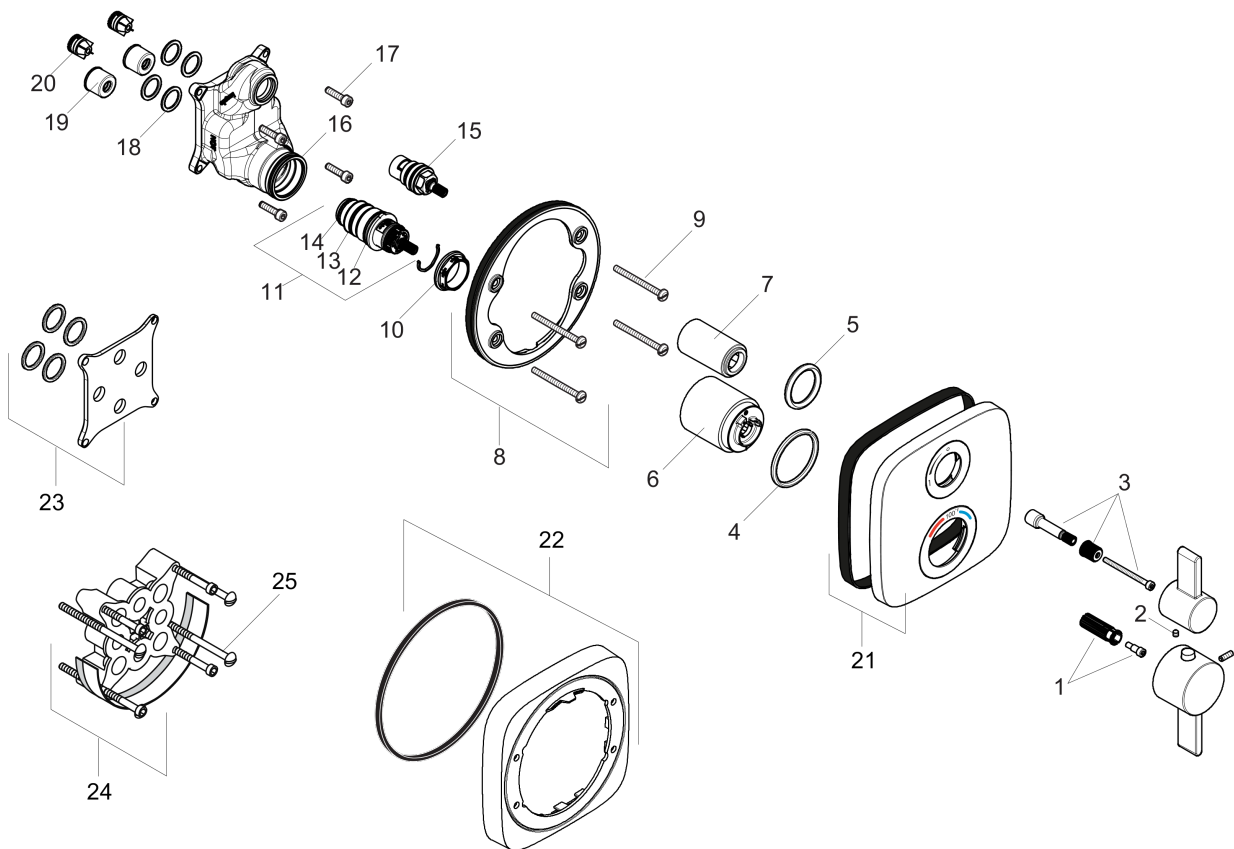

Ecostat E

Thermostatic Trim with Volume Control

Finishes : **brushed nickel** Part no. : **15707821**

Exploded drawing

Year of production: >07/18

Ecostat E

Thermostatic Trim with Volume Control

Finishes : **brushed nickel** Part no. : **15707821**

Spare parts list

Year of production: >07/18

Pos.	Description	Part no.	Price	PU
1	handle fixing set	95843000	-	1
2	hollow set screw M4x5	92846000	-	1
3	adapter for handle	95252000	-	1
4	O-ring 44x4	98471000	-	1
5	O-ring 30x5	98153000	-	1
6	sleeve	92216820	-	1
7	sleeve	96446820	-	1
8	holder for escutcheon	98793000	-	1
9	set of fixing screws	96454000	-	1
10	nut	98913000	-	1
11	thermostat cartridge	98282000	-	1
12	O-ring 25x2,5	92146000	-	1
13	O-ring 25x1,5	98146000	-	1
14	O-ring 20x1,5	98197000	-	1
15	shut off unit right closing	94009000	-	1
16	O-ring 36x2	98156000	-	1
17	set of screws	96525000	-	1
18	O-ring 16x2	98133000	-	1
19	noise reduction	94073000	-	1
20	set of non return valves DW 15	97350000	-	1
21	escutcheon 155 / 155 mm	92278001	-	1
22	extension 22 mm	15597820	-	1
23	compensation set 1°	95521000	-	1
24	extension 25 mm	13595000	-	1
25	set of fixing screws	97747000	-	1