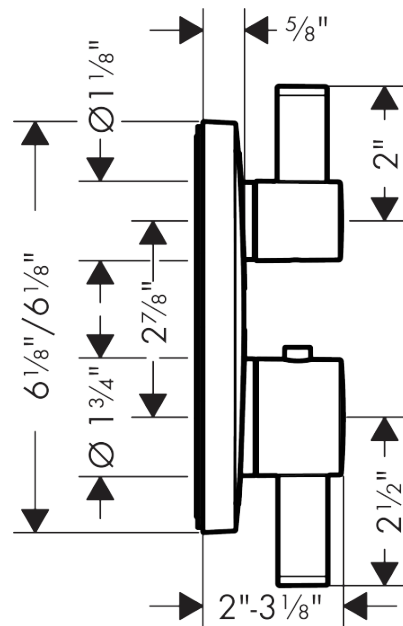

**Ecostat E**

**Thermostatic Trim with Volume Control**

Finishes : **brushed nickel** Part no. : **15707821**

**Description**

**Features**

- Volume control for 1 outlet
- Flow: 6.0 GPM (22.7 L/Min)
- Thermostatic cartridge, Ceramic cartridge
- Anti-scald 100° safety stop
- Optimized for water-efficient shower products

**Item details**

List Price \$ 595.00

**Compliance**

**Product image**

**Scale drawing**

**Ecostat E**

**Thermostatic Trim with Volume Control**

Finishes : **brushed nickel** Part no. : **15707821**

### Thermostatic Trim with Volume Control

Finishes : **brushed nickel** Part no. : **15707821**