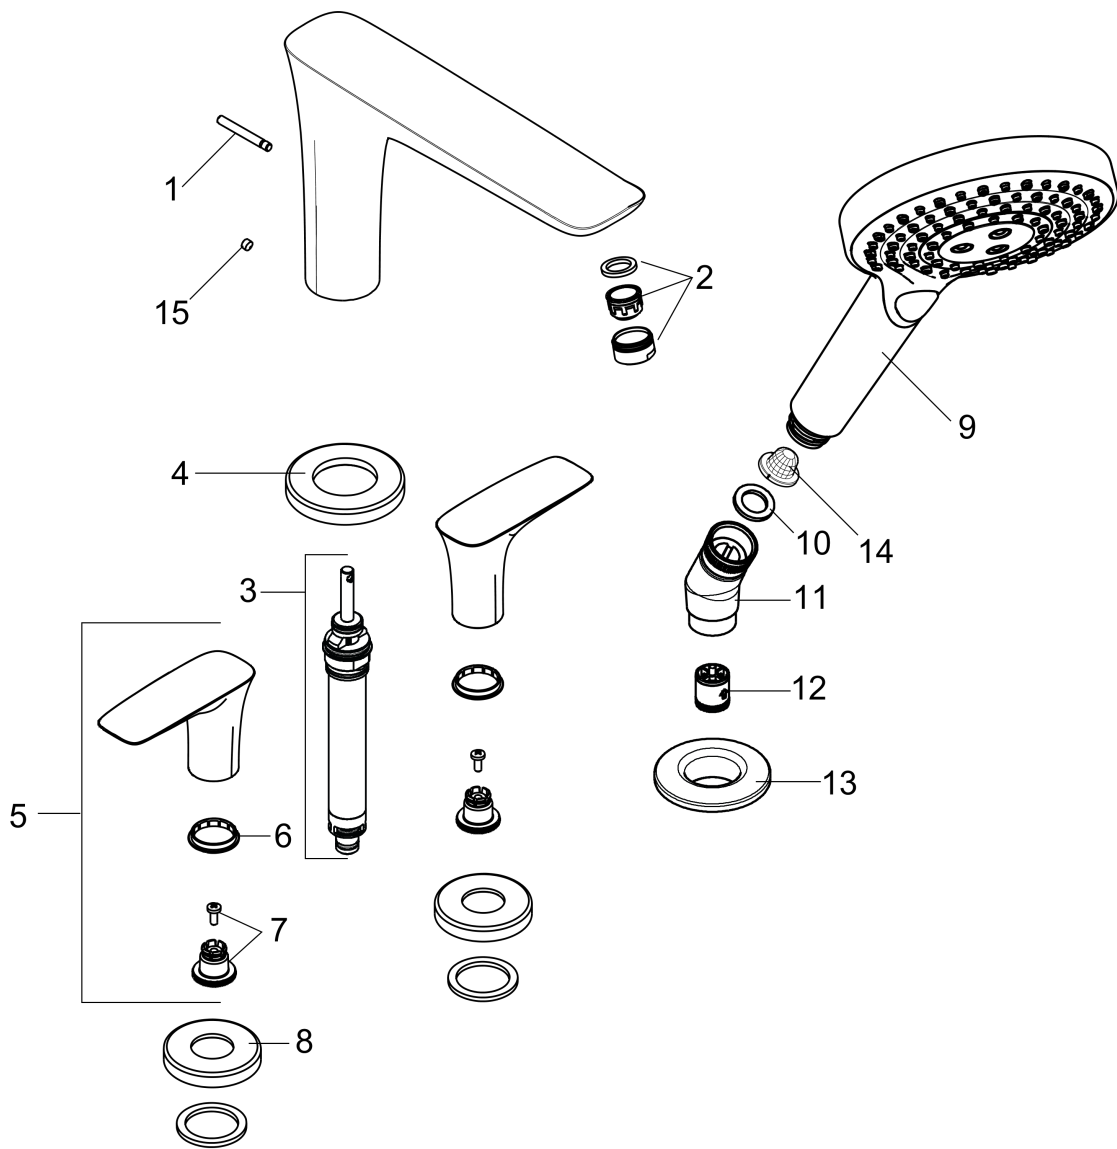

**PuraVida**  
**4-Hole Roman Tub Set Trim with 1.75 GPM Handshower**  
 Finishes : **white/chrome** Part no. : **15456401**

Exploded drawing

Year of production: >01/19

### 4-Hole Roman Tub Set Trim with 1.75 GPM Handshower

Finishes : **white/chrome** Part no. : **15456401**

#### Spare parts list

Year of production: >01/19

| Pos. | Description                         | Part no. | Price | PU |
|------|-------------------------------------|----------|-------|----|
| 1    | diverter knob                       | 98707000 | -     | 1  |
| 2    | aerator swivelling M24x1 (30 l/min) | 95565000 | -     | 1  |
| 3    | selector assy                       | 96775000 | -     | 1  |
| 4    | escutcheon Ø 70 mm                  | 97779000 | -     | 1  |
| 5    | handle                              | 95818000 | -     | 1  |
| 6    | set of color-rings cold / hot water | 95819000 | -     | 1  |
| 7    | handle fixing set                   | 94184000 | -     | 1  |
| 8    | escutcheon                          | 31098000 | -     | 1  |
| 9    | handshower                          | 26036001 | -     | 1  |
| 10   | seal                                | 98058000 | -     | 1  |
| 11   | shower holder                       | 28071000 | -     | 1  |
| 12   | set of non return valves DW 15      | 94074000 | -     | 1  |
| 13   | escutcheon Ø 52 mm                  | 97159000 | -     | 1  |
| 14   | filter                              | 92672000 | -     | 1  |
| 15   | hollow set screw M6x5               | 98447000 | -     | 1  |
| a    | O-Ring 14x2,5                       | 98189000 | -     | 1  |
| b    | O-Ring 23x2,5                       | 98183000 | -     | 1  |
| c    | O-Ring 22x2                         | 98185000 | -     | 1  |
| d    | O-ring 9x2,5                        | 98217000 | -     | 1  |
| e    | flat seal                           | 98749000 | -     | 1  |