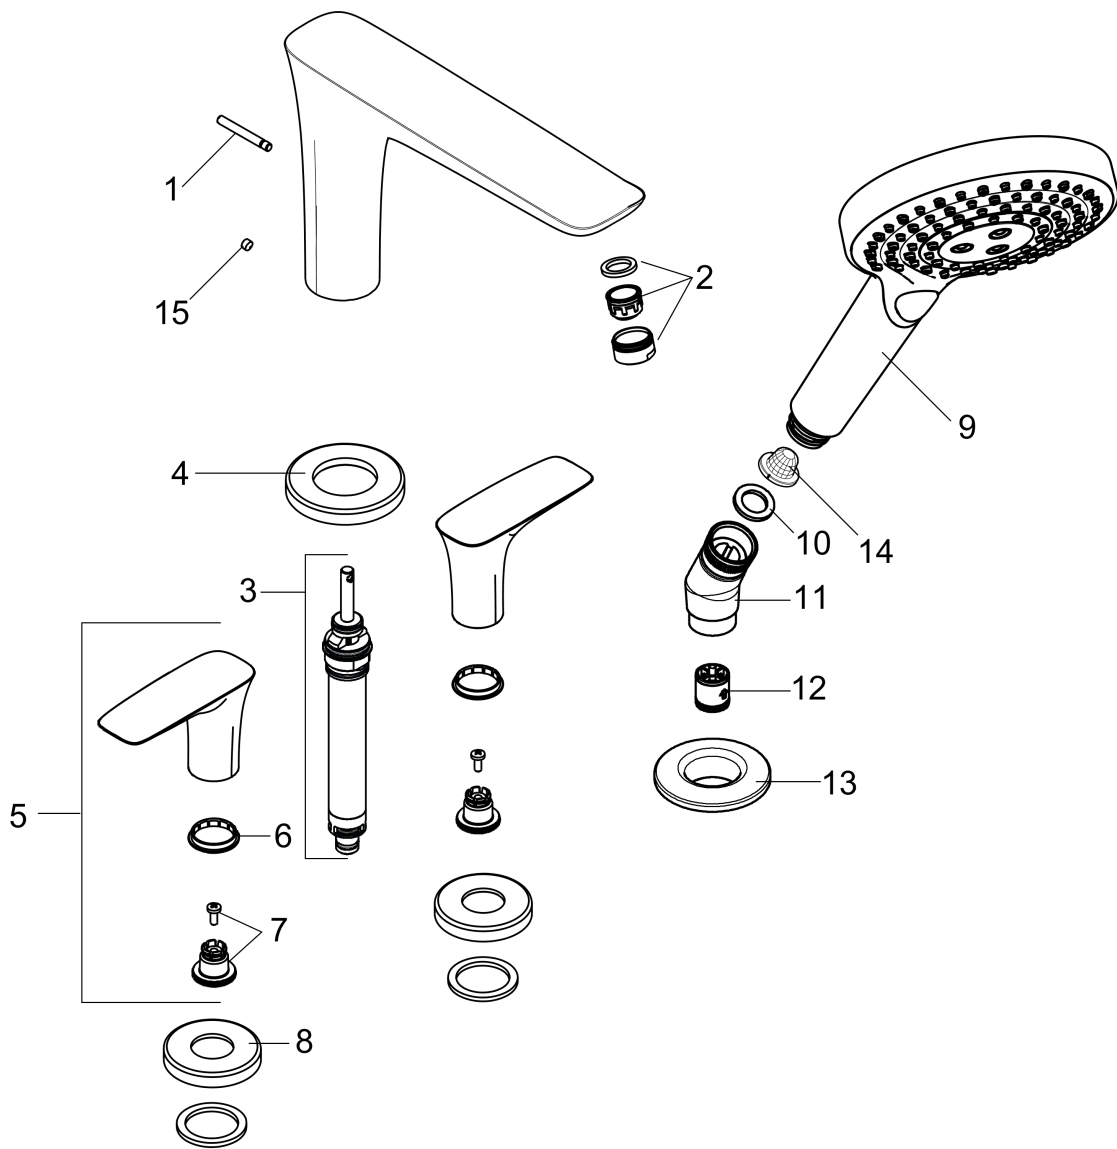

PuraVida
4-Hole Roman Tub Set Trim with 1.75 GPM Handshower
 Finishes : **chrome** Part no. : **15456001**

Exploded drawing

Year of production: >01/19

PuraVida

4-Hole Roman Tub Set Trim with 1.75 GPM Handshower

Finishes : **chrome** Part no. : **15456001**

Spare parts list

Year of production: >01/19

Pos.	Description	Part no.	Price	PU
1	diverter knob	98707000	-	1
2	aerator swivelling M24x1 (30 l/min)	95565000	-	1
3	selector assy	96775000	-	1
4	escutcheon Ø 70 mm	97779000	-	1
5	handle	95818000	-	1
6	set of color-rings cold / hot water	95819000	-	1
7	handle fixing set	94184000	-	1
8	escutcheon	31098000	-	1
9	handshower	26036001	-	1
10	seal	98058000	-	1
11	shower holder	28071000	-	1
12	set of non return valves DW 15	94074000	-	1
13	escutcheon Ø 52 mm	97159000	-	1
14	filter	92672000	-	1
15	hollow set screw M6x5	98447000	-	1
a	flat seal	98749000	-	1
b	O-Ring 14x2,5	98189000	-	1
c	O-Ring 23x2,5	98183000	-	1
d	O-Ring 22x2	98185000	-	1
e	O-ring 9x2,5	98217000	-	1