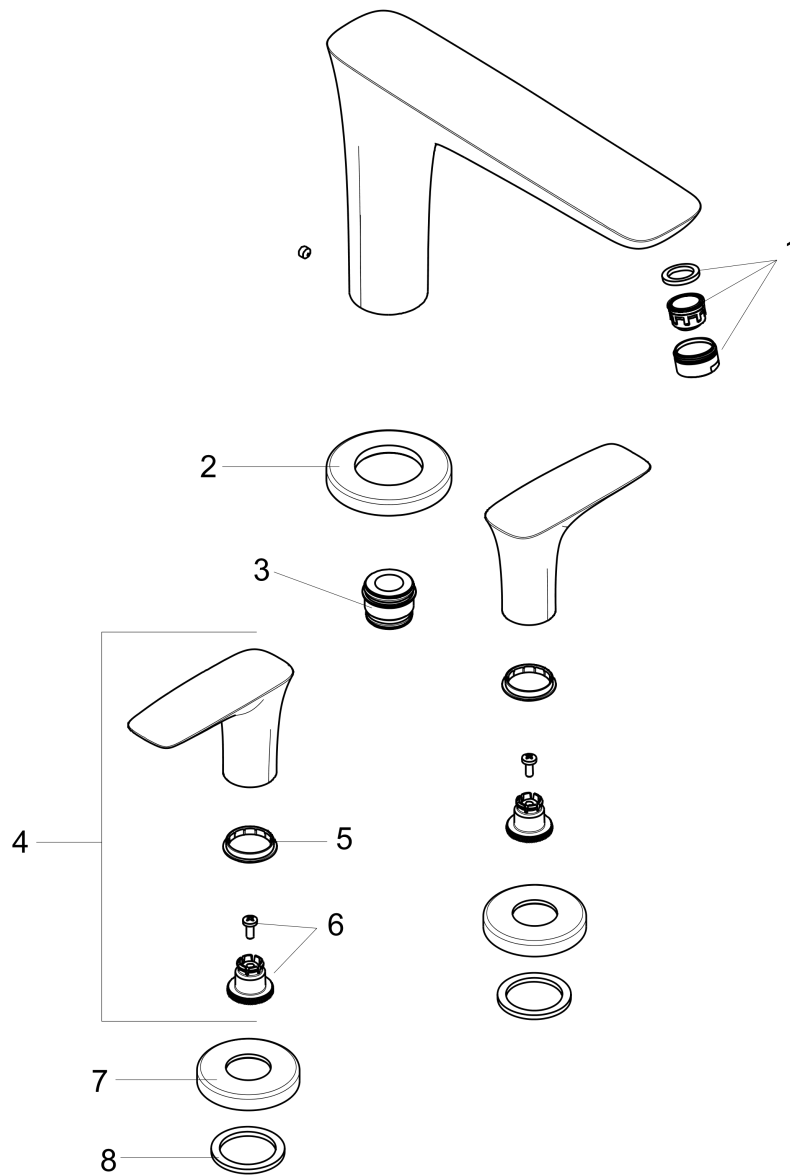

**PuraVida**

**3-Hole Roman Tub Set Trim**

Finishes : **white/chrome** Part no. : **15440401**

**Description**

**Features**

- 90° ceramic valves

**Item details**

List Price \$ 1,146.00

**Compliance**

**Product image**

**Scale drawing**

PuraVida

3-Hole Roman Tub Set Trim

Finishes : white/chrome Part no. : 15440401

Exploded drawing

Year of production: >02/11

**PuraVida**

**3-Hole Roman Tub Set Trim**

Finishes : **white/chrome** Part no. : **15440401**

**Spare parts list**

Year of production: >02/11

| Pos. | Description                         | Part no. | Price | PU |
|------|-------------------------------------|----------|-------|----|
| 1    | aerator swivelling M24x1 (30 l/min) | 95565000 | -     | 1  |
| 2    | escutcheon Ø 70 mm                  | 97779000 | -     | 1  |
| 3    | adapter for spout                   | 88512000 | -     | 1  |
| 4    | handle                              | 95818400 | -     | 1  |
| 5    | set of color-rings cold / hot water | 95819000 | -     | 1  |
| 6    | handle fixing set                   | 94184000 | -     | 1  |
| 7    | escutcheon                          | 31098000 | -     | 1  |
| 8    | flat seal                           | 98749000 | -     | 1  |