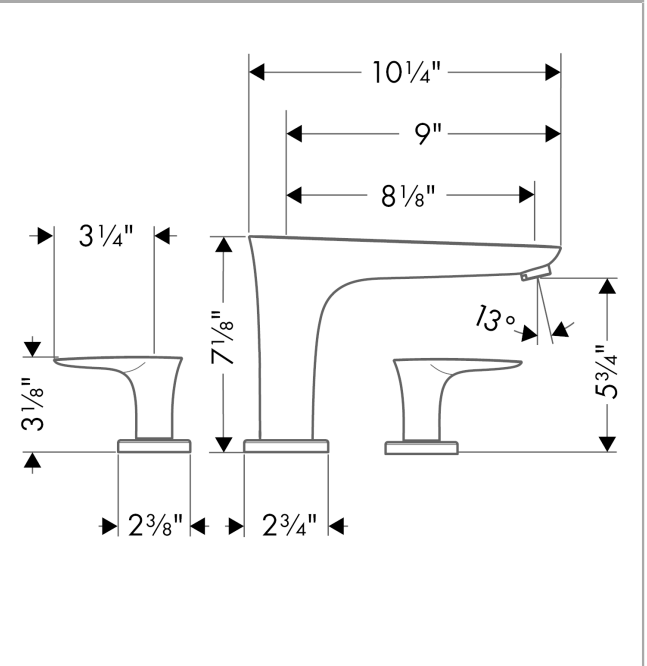

**PuraVida**

**3-Hole Roman Tub Set Trim**

Finishes : **white/chrome** Part no. : **15440401**

**Description**

**Features**

- 90° ceramic valves

**Item details**

List Price \$ 1,146.00

**Compliance**

**Product image**

**Scale drawing**

PuraVida

3-Hole Roman Tub Set Trim

Finishes : white/chrome Part no. : 15440401

Exploded drawing

Year of production: >02/11

**PuraVida**

**3-Hole Roman Tub Set Trim**

Finishes : **white/chrome** Part no. : **15440401**

**Spare parts list**

Year of production: >02/11

| Pos. | Description                         | Part no. | Price | PU |
|------|-------------------------------------|----------|-------|----|
| 1    | aerator swivelling M24x1 (30 l/min) | 95565000 | -     | 1  |
| 2    | escutcheon Ø 70 mm                  | 97779000 | -     | 1  |
| 3    | adapter for spout                   | 88512000 | -     | 1  |
| 4    | handle                              | 95818400 | -     | 1  |
| 5    | set of color-rings cold / hot water | 95819000 | -     | 1  |
| 6    | handle fixing set                   | 94184000 | -     | 1  |
| 7    | escutcheon                          | 31098000 | -     | 1  |
| 8    | flat seal                           | 98749000 | -     | 1  |