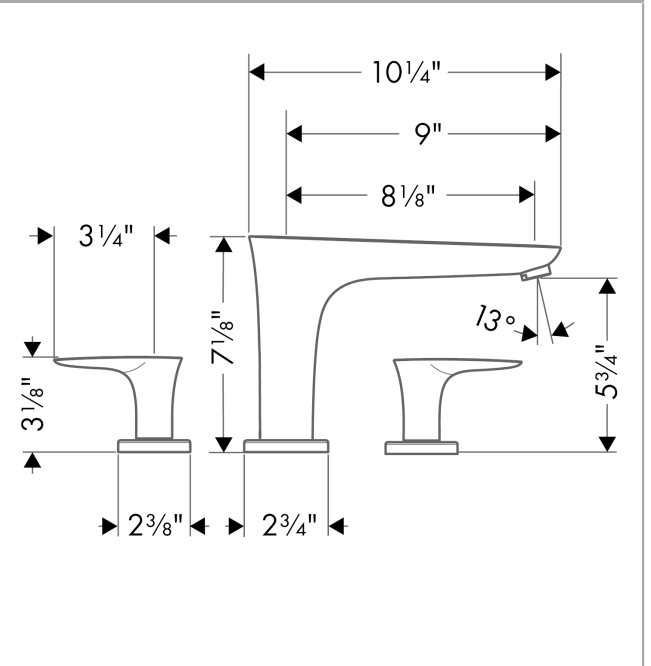

PuraVida
3-Hole Roman Tub Set Trim
 Finishes : **chrome** Part no. : **15440001**

Description

Features

- 90° ceramic valves

Item details

List Price \$ 1,146.00

Compliance

Product image

Scale drawing

PuraVida

3-Hole Roman Tub Set Trim

Finishes : **chrome** Part no. : **15440001**

Exploded drawing

Year of production: >01/11

PuraVida

3-Hole Roman Tub Set Trim

Finishes : **chrome** Part no. : **15440001**

Spare parts list

Year of production: >01/11

Pos.	Description	Part no.	Price	PU
1	aerator swivelling M24x1 (30 l/min)	95565000	-	1
2	escutcheon Ø 70 mm	97779000	-	1
3	adapter for spout	88512000	-	1
4	handle	95818000	-	1
5	set of color-rings cold / hot water	95819000	-	1
6	handle fixing set	94184000	-	1
7	escutcheon	31098000	-	1
8	flat seal	98749000	-	1