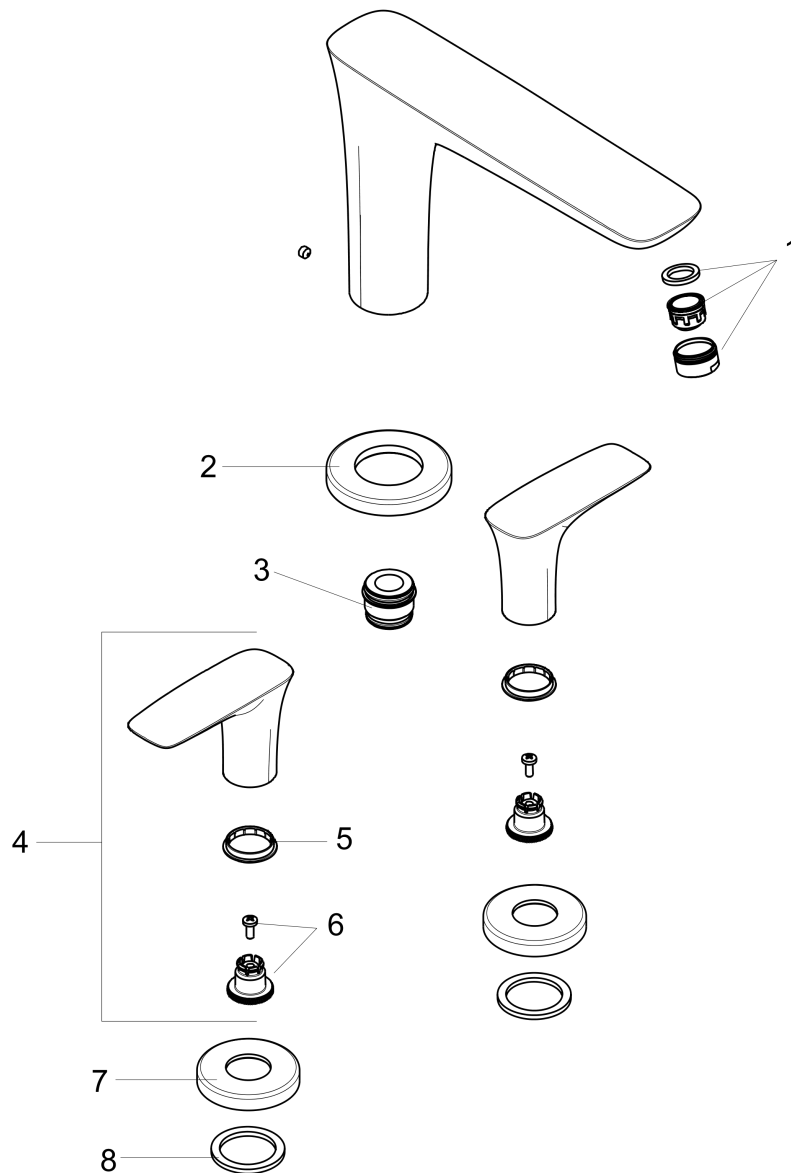

PuraVida
3-Hole Roman Tub Set Trim
 Finishes : **chrome** Part no. : **15440001**

Description

Features

- 90° ceramic valves

Item details

List Price \$ 1,146.00

Compliance

Product image

Scale drawing

PuraVida

3-Hole Roman Tub Set Trim

Finishes : **chrome** Part no. : **15440001**

Exploded drawing

Year of production: >01/11

PuraVida

3-Hole Roman Tub Set Trim

Finishes : **chrome** Part no. : **15440001**

Spare parts list

Year of production: >01/11

Pos.	Description	Part no.	Price	PU
1	aerator swivelling M24x1 (30 l/min)	95565000	-	1
2	escutcheon Ø 70 mm	97779000	-	1
3	adapter for spout	88512000	-	1
4	handle	95818000	-	1
5	set of color-rings cold / hot water	95819000	-	1
6	handle fixing set	94184000	-	1
7	escutcheon	31098000	-	1
8	flat seal	98749000	-	1