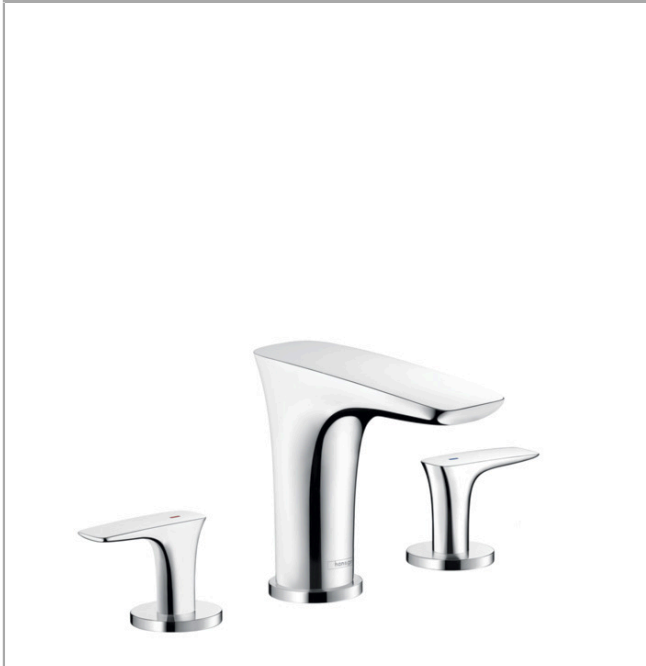

PuraVida
3-Hole Roman Tub Set Trim
 Finishes : **chrome** Part no. : **15440001**

Description

Features

- 90° ceramic valves

Item details

List Price \$ 1,146.00

Compliance

Product image

Scale drawing

PuraVida

3-Hole Roman Tub Set Trim

Finishes : **chrome** Part no. : **15440001**

Exploded drawing

Year of production: >01/11

PuraVida

3-Hole Roman Tub Set Trim

Finishes : **chrome** Part no. : **15440001**

Spare parts list

Year of production: >01/11

Pos.	Description	Part no.	Price	PU
1	aerator swivelling M24x1 (30 l/min)	95565000	-	1
2	escutcheon Ø 70 mm	97779000	-	1
3	adapter for spout	88512000	-	1
4	handle	95818000	-	1
5	set of color-rings cold / hot water	95819000	-	1
6	handle fixing set	94184000	-	1
7	escutcheon	31098000	-	1
8	flat seal	98749000	-	1