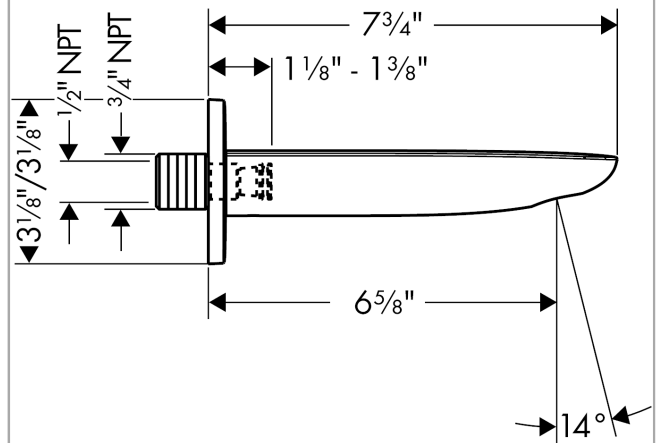

**PuraVida  
Tub Spout**  
Finishes : **white/chrome** Part no. : **15412401**

**Description**

**Features**

- Solid brass

**Item details**

List Price \$ 390.00

**Compliance**

**Product image**

**Scale drawing**

**PuraVida  
Tub Spout**

Finishes : **white/chrome**    Part no. : **15412401**

**Exploded drawing**

Year of production: >04/10

**PuraVida  
Tub Spout**

Finishes : **white/chrome** Part no. : **15412401**

**Spare parts list**

Year of production: >04/10

Pos.	Description	Part no.	Price	PU
1	aerator M24x1 (30 l/min)	98998000	-	1
2	special tool	95290000	-	1
3	hollow set screw M6x6	97660000	-	1
4	O-Ring 22x2	98185000	-	1
5	O-ring 13x2	98128000	-	1
6	connecting thread	95658001	-	1