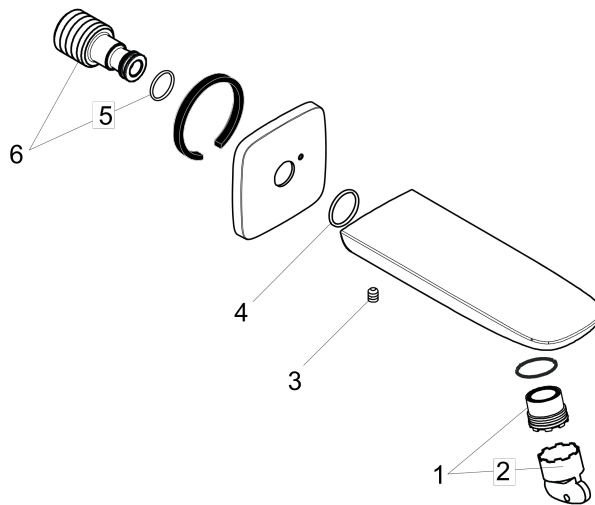

**PuraVida  
Tub Spout**  
Finishes : **white/chrome** Part no. : **15412401**

**Description**

**Features**

- Solid brass

**Item details**

List Price \$ 390.00

**Compliance**

**Product image**

**Scale drawing**

**PuraVida  
Tub Spout**

Finishes : **white/chrome**    Part no. : **15412401**

**Exploded drawing**

Year of production: >04/10

**PuraVida  
Tub Spout**

Finishes : **white/chrome** Part no. : **15412401**

**Spare parts list**

Year of production: >04/10

Pos.	Description	Part no.	Price	PU
1	aerator M24x1 (30 l/min)	98998000	-	1
2	special tool	95290000	-	1
3	hollow set screw M6x6	97660000	-	1
4	O-Ring 22x2	98185000	-	1
5	O-ring 13x2	98128000	-	1
6	connecting thread	95658001	-	1