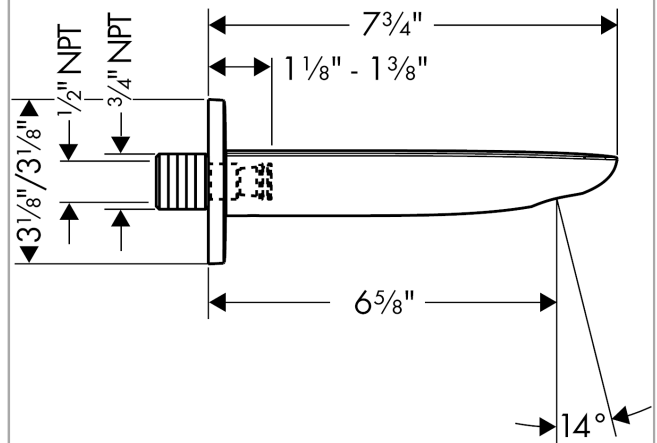

**PuraVida  
Tub Spout**

Finishes : **chrome** Part no. : **15412001**

**Description**

**Features**

- Solid brass

**Item details**

List Price \$ 390.00

**Compliance**

**Product image**

**Scale drawing**

**PuraVida  
Tub Spout**

Finishes : **chrome**    Part no. : **15412001**

**Exploded drawing**

Year of production: >04/10

**PuraVida  
Tub Spout**

Finishes : **chrome** Part no. : **15412001**

**Spare parts list**

Year of production: >04/10

Pos.	Description	Part no.	Price	PU
1	aerator M24x1 (30 l/min)	98998000	-	1
2	special tool	95290000	-	1
3	hollow set screw M6x8	97810000	-	1
4	O-Ring 22x2	98185000	-	1
5	O-ring 13x2	98128000	-	1
6	connecting thread	95658001	-	1