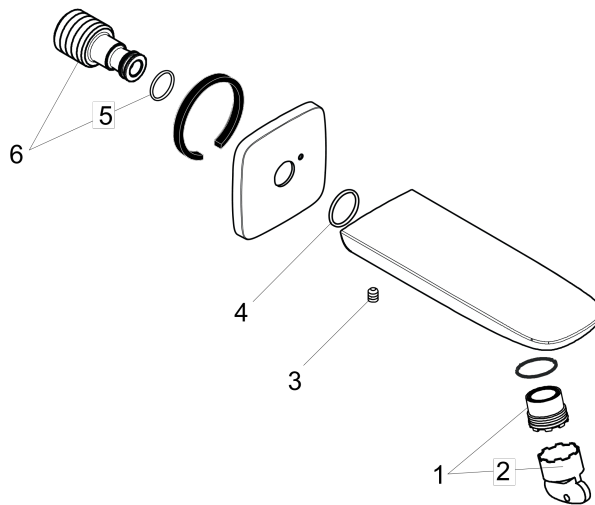

**PuraVida  
Tub Spout**

Finishes : **chrome** Part no. : **15412001**

**Description**

**Features**

- Solid brass

**Item details**

List Price \$ 390.00

**Compliance**

**Product image**

**Scale drawing**

**PuraVida  
Tub Spout**

Finishes : **chrome**    Part no. : **15412001**

**Exploded drawing**

Year of production: >04/10

**PuraVida  
Tub Spout**

Finishes : **chrome** Part no. : **15412001**

**Spare parts list**

Year of production: >04/10

Pos.	Description	Part no.	Price	PU
1	aerator M24x1 (30 l/min)	98998000	-	1
2	special tool	95290000	-	1
3	hollow set screw M6x8	97810000	-	1
4	O-Ring 22x2	98185000	-	1
5	O-ring 13x2	98128000	-	1
6	connecting thread	95658001	-	1