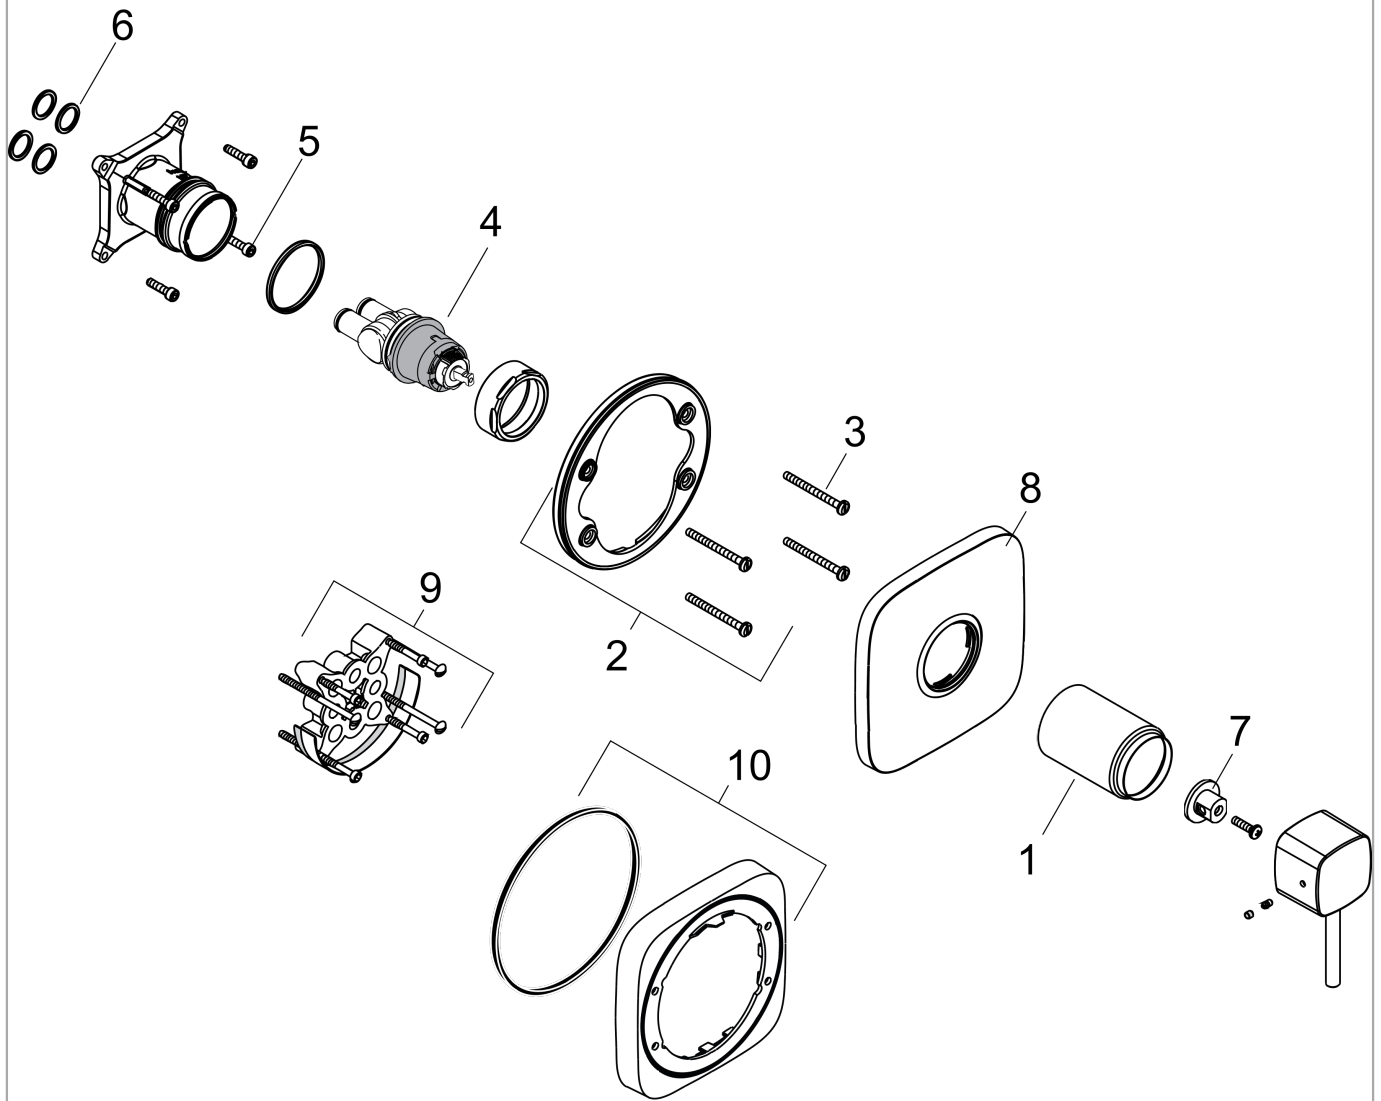

**PuraVida**  
**Pressure Balance Trim**  
 Finishes : **white/chrome**    Part no. : **15407401**

**Description**

**Features**

- Flow: 5.5 GPM (20.6 L/Min)
- Integrated bypass for use with diverter tub spouts
- Temperature and on/off control for 1 outlet

**Item details**

List Price \$ 271.00

**Compliance**

**Product image**

**Scale drawing**

**PuraVida**  
**Pressure Balance Trim**  
 Finishes : **white/chrome**

Part no. : **15407401**

**Exploded drawing**

Year of production: >08/10

**PuraVida**  
**Pressure Balance Trim**  
 Finishes : **white/chrome**

Part no. : **15407401**

**Spare parts list**

Year of production: >08/10

Pos.	Description	Part no.	Price	PU
1	sleeve	88765000	-	1
2	holder for escutcheon	98793000	-	1
3	set of fixing screws	96454000	-	1
4	cartridge, assy	88727000	-	1
5	set of screws	96525000	-	1
6	O-ring 16x2	98133000	-	1
7	adapter for handle	92756000	-	1
8	escutcheon	88780000	-	1
9	extension 25 mm	13595000	-	1
10	extension 22 mm	15597000	-	1