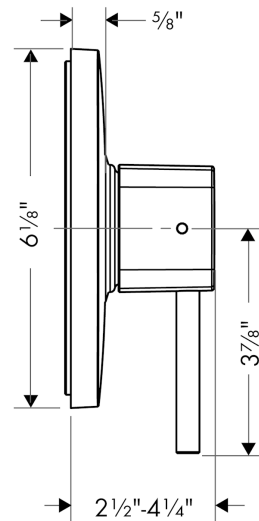

**PuraVida**  
**Pressure Balance Trim**  
 Finishes : **white/chrome**    Part no. : **15407401**

**Description**

**Features**

- Flow: 5.5 GPM (20.6 L/Min)
- Integrated bypass for use with diverter tub spouts
- Temperature and on/off control for 1 outlet

**Item details**

List Price \$ 271.00

**Compliance**

**Product image**

**Scale drawing**

**PuraVida**  
**Pressure Balance Trim**  
 Finishes : **white/chrome**

Part no. : **15407401**

**Exploded drawing**

Year of production: >08/10

**PuraVida**  
**Pressure Balance Trim**  
 Finishes : **white/chrome**

Part no. : **15407401**

**Spare parts list**

Year of production: >08/10

Pos.	Description	Part no.	Price	PU
1	sleeve	88765000	-	1
2	holder for escutcheon	98793000	-	1
3	set of fixing screws	96454000	-	1
4	cartridge, assy	88727000	-	1
5	set of screws	96525000	-	1
6	O-ring 16x2	98133000	-	1
7	adapter for handle	92756000	-	1
8	escutcheon	88780000	-	1
9	extension 25 mm	13595000	-	1
10	extension 22 mm	15597000	-	1