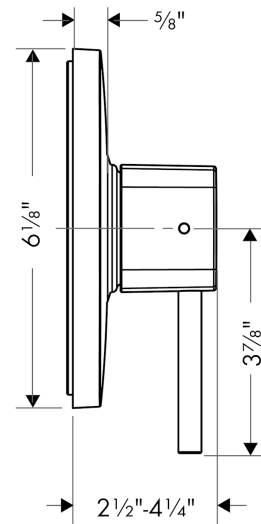

**PuraVida**  
**Pressure Balance Trim**  
 Finishes : **chrome** Part no. : **15407001**

**Description**

**Features**

- Flow: 5.5 GPM (20.6 L/Min)
- Integrated bypass for use with diverter tub spouts
- Temperature and on/off control for 1 outlet

**Item details**

List Price \$ 271.00

**Compliance**

**Product image**

**Scale drawing**

**PuraVida**  
**Pressure Balance Trim**  
 Finishes : **chrome** Part no. : **15407001**

Exploded drawing

Year of production: >08/10

**PuraVida**  
**Pressure Balance Trim**  
 Finishes : **chrome**    Part no. : **15407001**

**Spare parts list**

Year of production: >08/10

Pos.	Description	Part no.	Price	PU
1	sleeve	88765000	-	1
2	holder for escutcheon	98793000	-	1
3	set of fixing screws	96454000	-	1
4	cartridge, assy	88727000	-	1
5	set of screws	96525000	-	1
6	O-ring 16x2	98133000	-	1
7	adapter for handle	92756000	-	1
8	escutcheon	88780000	-	1
9	extension 25 mm	13595000	-	1
10	extension 22 mm	15597000	-	1
a	base body	01850181	-	1