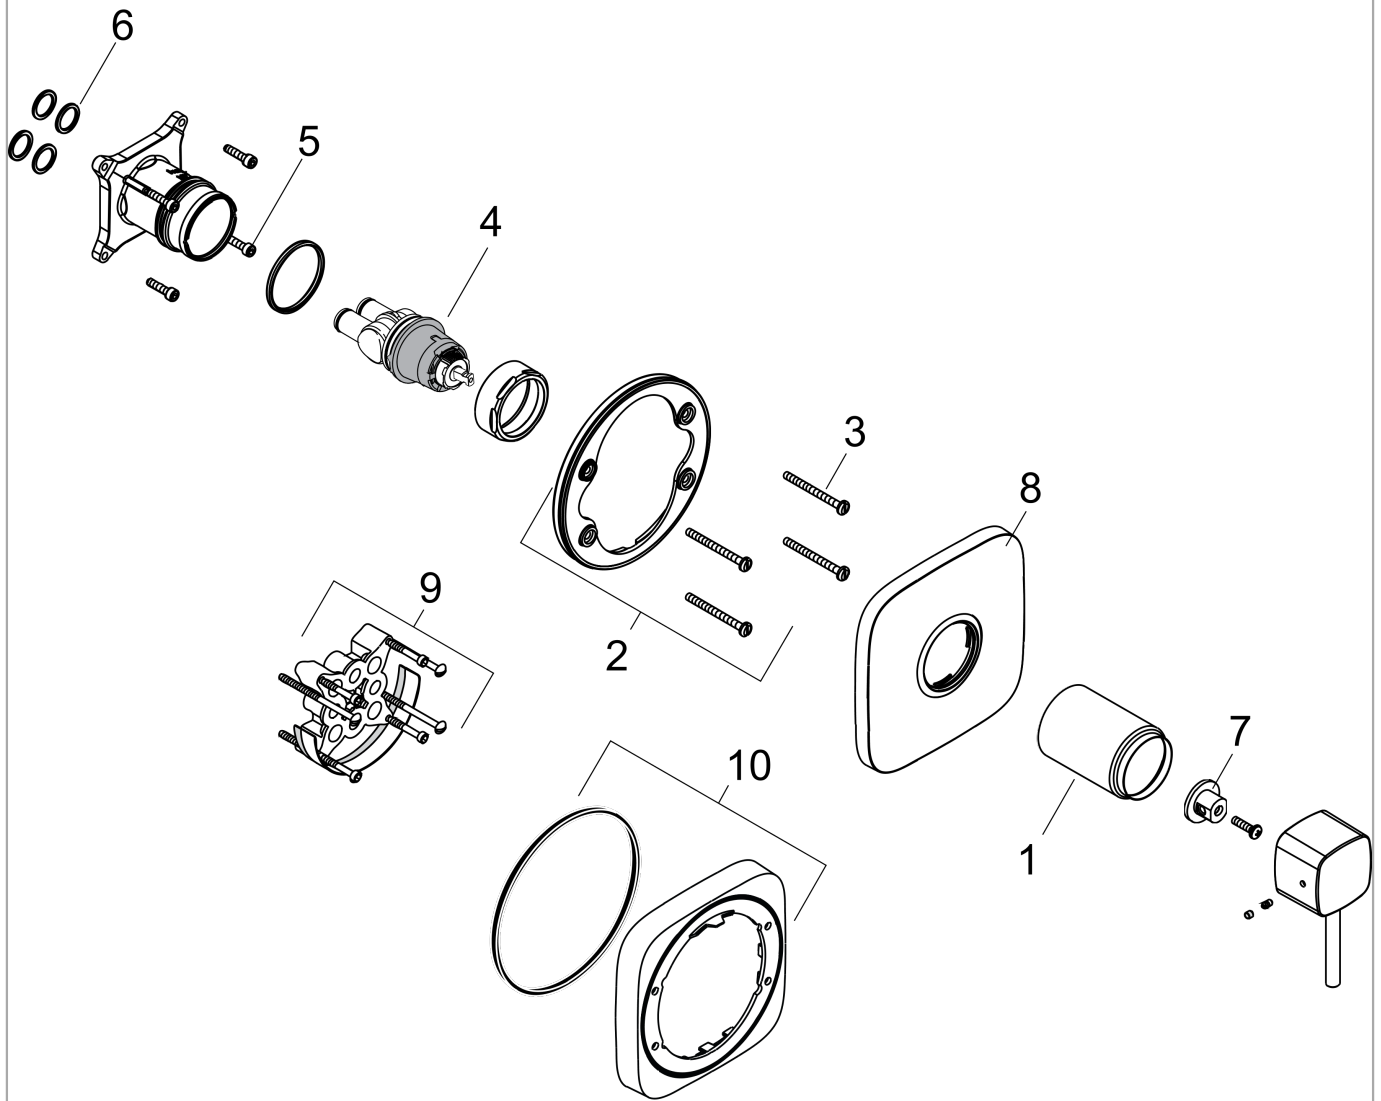

**PuraVida**  
**Pressure Balance Trim**  
 Finishes : **chrome** Part no. : **15407001**

**Description**

**Features**

- Flow: 5.5 GPM (20.6 L/Min)
- Integrated bypass for use with diverter tub spouts
- Temperature and on/off control for 1 outlet

**Item details**

List Price \$ 271.00

**Compliance**

**Product image**

**Scale drawing**

**PuraVida**  
**Pressure Balance Trim**  
 Finishes : **chrome** Part no. : **15407001**

Exploded drawing

Year of production: >08/10

**PuraVida**  
**Pressure Balance Trim**  
 Finishes : **chrome**    Part no. : **15407001**

**Spare parts list**

Year of production: >08/10

Pos.	Description	Part no.	Price	PU
1	sleeve	88765000	-	1
2	holder for escutcheon	98793000	-	1
3	set of fixing screws	96454000	-	1
4	cartridge, assy	88727000	-	1
5	set of screws	96525000	-	1
6	O-ring 16x2	98133000	-	1
7	adapter for handle	92756000	-	1
8	escutcheon	88780000	-	1
9	extension 25 mm	13595000	-	1
10	extension 22 mm	15597000	-	1
a	base body	01850181	-	1