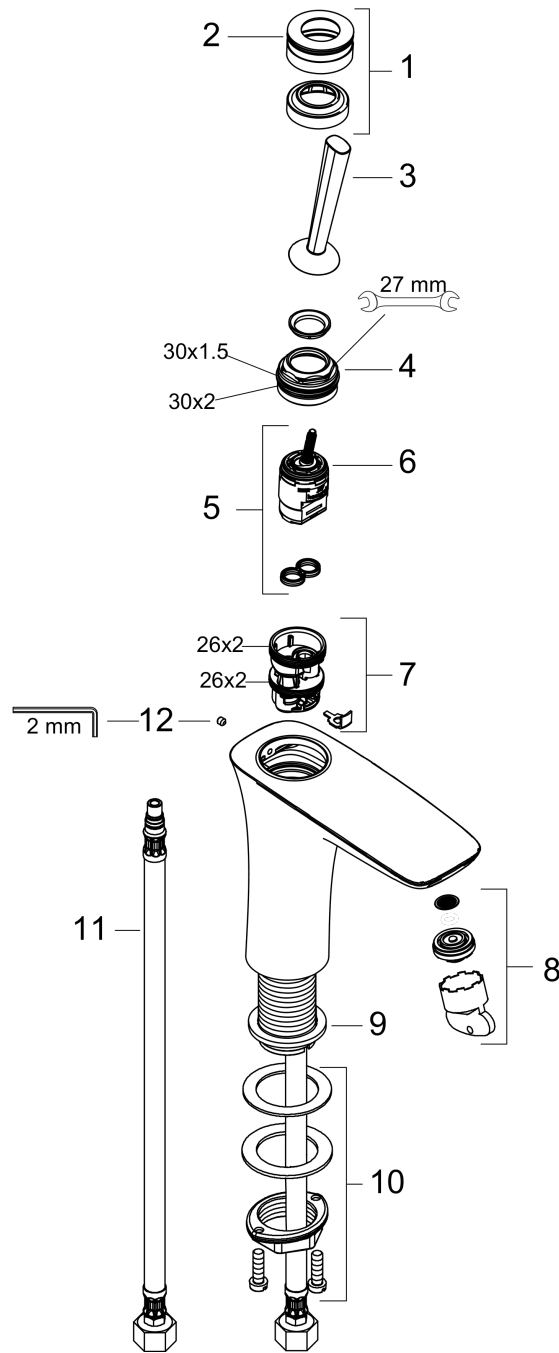

PuraVida
Single-Hole Faucet 200, 1.2 GPM
 Finishes : **white/chrome** Part no. : **15081401**

Description

Features

- Laminar spray
- Angle-adjustable spray
- Flow: 1.2 GPM (4.5 L/Min)
- Joystick ceramic cartridge

Item details

List Price \$ 714.00

Technology

Compliance

Product image

Scale drawing

PuraVida
Single-Hole Faucet 200, 1.2 GPM
 Finishes : **white/chrome** Part no. : **15081401**

Exploded drawing

Year of production: >07/16

PuraVida

Single-Hole Faucet 200, 1.2 GPM

Finishes : **white/chrome** Part no. : **15081401**

Spare parts list

Year of production: >07/16

Pos.	Description	Part no.	Price	PU
1	escutcheon Ø 37 mm	95288000	-	1
2	O-ring 33x1,5	98164000	-	1
3	handle	95287000	-	1
4	nut	97157000	-	1
5	cartridge, assy	96339000	-	1
6	O-ring 21,95x1,78	95169000	-	1
7	adapter for cartridge	95289000	-	1
8	aerator M24x1 (4,5 l/min)	92880000	-	1
9	flat seal	98749000	-	1
10	fixing set (Ø 32)	13961000	-	1
11	connection hose 17½" M8x0,75 G3/8	95141001	-	1
12	hollow set screw M4x6	97767000	-	1
a	special tool	95290000	-	1
b	service tool for disassembling the handle	92124000	-	1
c	sealing set	95581000	-	1