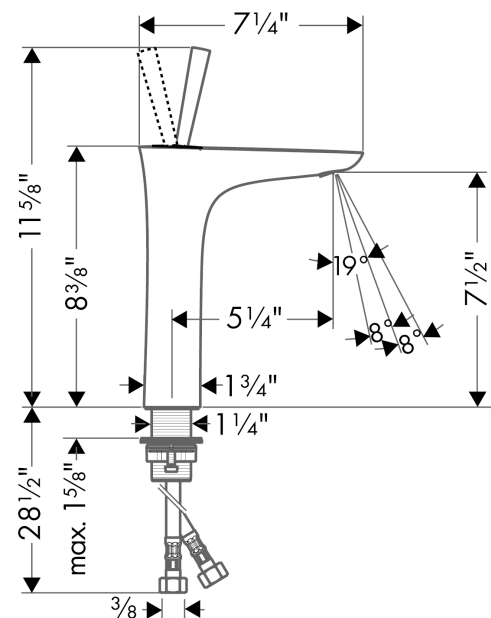

PuraVida
Single-Hole Faucet 200, 1.2 GPM
 Finishes : **white/chrome** Part no. : **15081401**

Description

Features

- Laminar spray
- Angle-adjustable spray
- Flow: 1.2 GPM (4.5 L/Min)
- Joystick ceramic cartridge

Item details

List Price \$ 714.00

Technology

Compliance

Product image

Scale drawing

PuraVida
Single-Hole Faucet 200, 1.2 GPM
 Finishes : **white/chrome** Part no. : **15081401**

Exploded drawing

Year of production: >07/16

PuraVida

Single-Hole Faucet 200, 1.2 GPM

Finishes : **white/chrome** Part no. : **15081401**

Spare parts list

Year of production: >07/16

Pos.	Description	Part no.	Price	PU
1	escutcheon Ø 37 mm	95288000	-	1
2	O-ring 33x1,5	98164000	-	1
3	handle	95287000	-	1
4	nut	97157000	-	1
5	cartridge, assy	96339000	-	1
6	O-ring 21,95x1,78	95169000	-	1
7	adapter for cartridge	95289000	-	1
8	aerator M24x1 (4,5 l/min)	92880000	-	1
9	flat seal	98749000	-	1
10	fixing set (Ø 32)	13961000	-	1
11	connection hose 17½" M8x0,75 G3/8	95141001	-	1
12	hollow set screw M4x6	97767000	-	1
a	special tool	95290000	-	1
b	service tool for disassembling the handle	92124000	-	1
c	sealing set	95581000	-	1