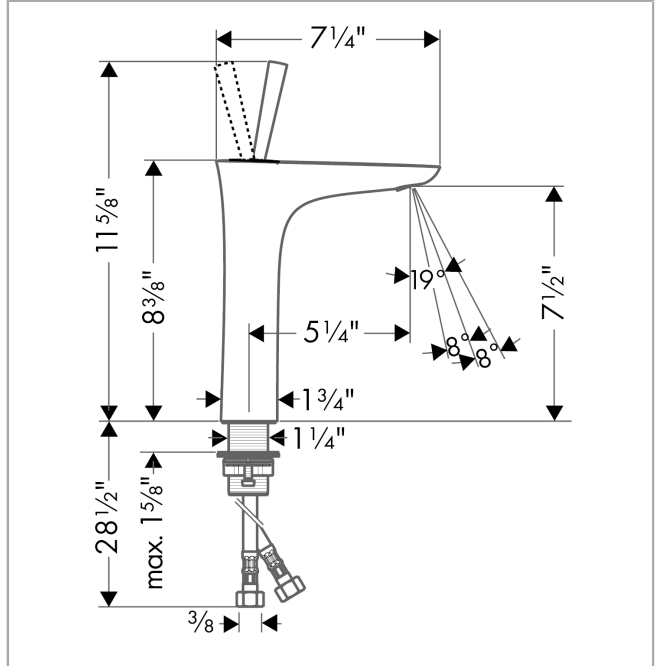

PuraVida
Single-Hole Faucet 200, 1.2 GPM
 Finishes : **chrome** Part no. : **15081001**

Description

Features

- Laminar spray
- Angle-adjustable spray
- Flow: 1.2 GPM (4.5 L/Min)
- Joystick ceramic cartridge

Item details

List Price \$ 714.00

Technology

Compliance

Product image

Scale drawing

PuraVida
Single-Hole Faucet 200, 1.2 GPM
 Finishes : **chrome** Part no. : **15081001**

Exploded drawing

Year of production: >07/16

PuraVida
Single-Hole Faucet 200, 1.2 GPM
 Finishes : **chrome** Part no. : **15081001**

Spare parts list

Year of production: >07/16

Pos.	Description	Part no.	Price	PU
1	escutcheon Ø 37 mm	95288000	-	1
2	O-ring 33x1,5	98164000	-	1
3	handle	95287000	-	1
4	nut	97157000	-	1
5	cartridge, assy	96339000	-	1
6	O-ring 21,95x1,78	95169000	-	1
7	adapter for cartridge	95289000	-	1
8	aerator M24x1 (4,5 l/min)	92880000	-	1
9	flat seal	98749000	-	1
10	fixing set (Ø 32)	13961000	-	1
11	connection hose 17½" M8x0,75 G3/8	95141001	-	1
12	hollow set screw M4x6	97767000	-	1
13	special tool	95290000	-	1
a	service tool for disassembling the handle	92124000	-	1
b	sealing set	95581000	-	1
c	O-ring 26x2	98147000	-	1
d	O-Ring 30x2	98186000	-	1