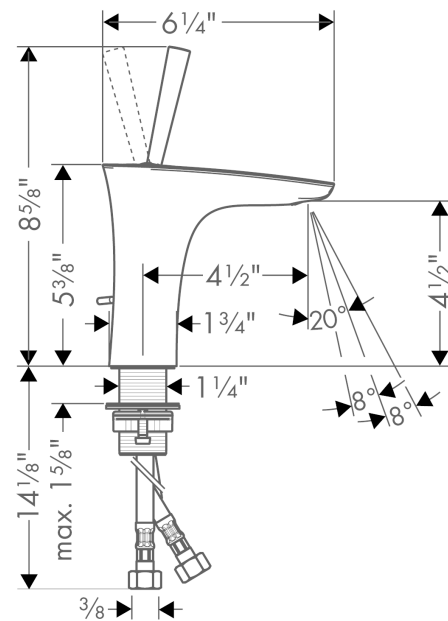

PuraVida
Single-Hole Faucet 110 with Pop-Up Drain, 1.2 GPM
 Finishes : **white/chrome** Part no. : **15074401**

Description

Features

- Laminar spray
- Angle-adjustable spray
- Flow: 1.2 GPM (4.5 L/Min)
- Joystick ceramic cartridge
- Includes pop-up drain

Item details

List Price \$ 639.00

Technology

Compliance

Product image

Scale drawing

PuraVida
Single-Hole Faucet 110 with Pop-Up Drain, 1.2 GPM
 Finishes : **white/chrome** Part no. : **15074401**

Exploded drawing

Year of production: >07/16

PuraVida
Single-Hole Faucet 110 with Pop-Up Drain, 1.2 GPM
 Finishes : **white/chrome** Part no. : **15074401**

Spare parts list

Year of production: >07/16

Pos.	Description	Part no.	Price	PU
1	escutcheon Ø 37 mm	95288000	-	1
2	O-ring 33x1,5	98164000	-	1
3	handle	95287000	-	1
4	nut	97157000	-	1
5	O-Ring 30x2	98186000	-	1
6	cartridge, assy	96339000	-	1
7	O-ring 21,95x1,78	95169000	-	1
8	adapter for cartridge	95289000	-	1
9	O-ring 26x2	98147000	-	1
10	aerator M24x1 (4,5 l/min)	92880000	-	1
11	service tool	95661000	-	1
12	fixing set (Ø 32)	13961000	-	1
13	flat seal	98749000	-	1
14	lever collar	97548000	-	1
15	connection hose 17½" M8x0,75 G3/8	95141001	-	1
16	pull rod	96657000	-	1
17	hollow set screw M4x6	97767000	-	1
a	pop up waste	94159000	-	1
b	fixation extension 35 mm	13898000	-	1
c	service tool for disassembling the handle	92124000	-	1