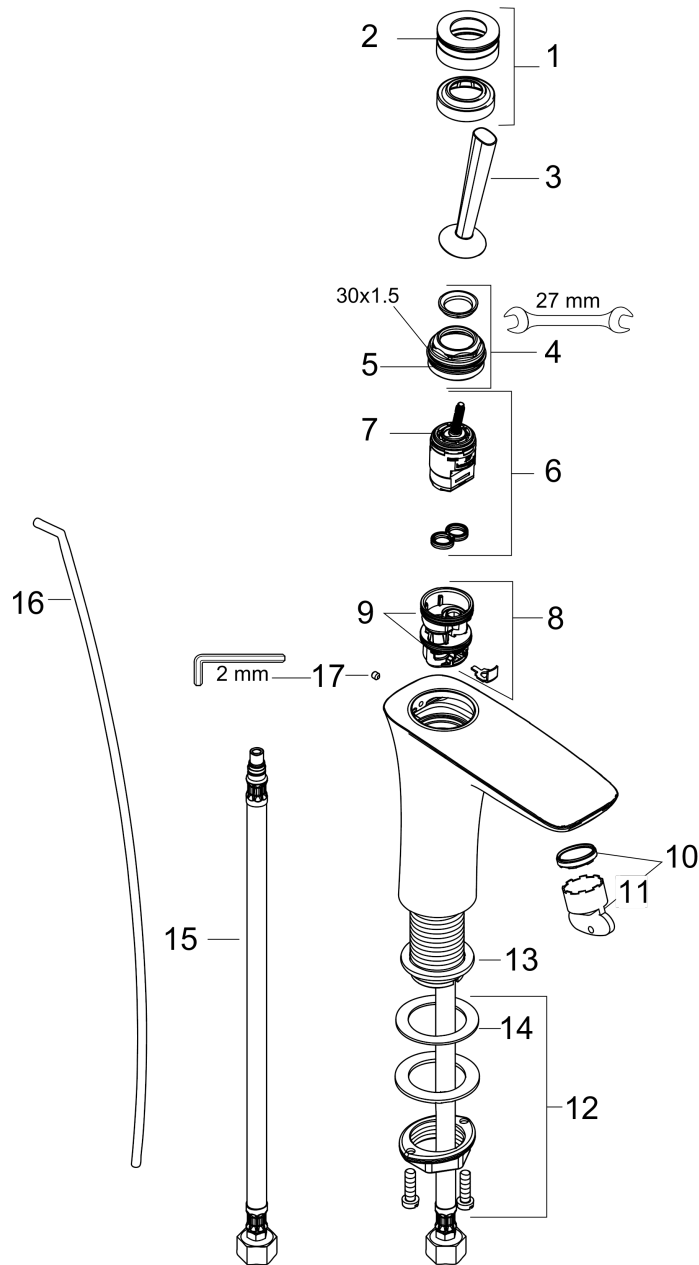

PuraVida
Single-Hole Faucet 110 with Pop-Up Drain, 1.2 GPM
 Finishes : **white/chrome** Part no. : **15074401**

Description

Features

- Laminar spray
- Angle-adjustable spray
- Flow: 1.2 GPM (4.5 L/Min)
- Joystick ceramic cartridge
- Includes pop-up drain

Item details

List Price \$ 639.00

Technology

Compliance

Product image

Scale drawing

PuraVida
Single-Hole Faucet 110 with Pop-Up Drain, 1.2 GPM
 Finishes : **white/chrome** Part no. : **15074401**

Exploded drawing

Year of production: >07/16

PuraVida
Single-Hole Faucet 110 with Pop-Up Drain, 1.2 GPM
 Finishes : **white/chrome** Part no. : **15074401**

Spare parts list

Year of production: >07/16

Pos.	Description	Part no.	Price	PU
1	escutcheon Ø 37 mm	95288000	-	1
2	O-ring 33x1,5	98164000	-	1
3	handle	95287000	-	1
4	nut	97157000	-	1
5	O-Ring 30x2	98186000	-	1
6	cartridge, assy	96339000	-	1
7	O-ring 21,95x1,78	95169000	-	1
8	adapter for cartridge	95289000	-	1
9	O-ring 26x2	98147000	-	1
10	aerator M24x1 (4,5 l/min)	92880000	-	1
11	service tool	95661000	-	1
12	fixing set (Ø 32)	13961000	-	1
13	flat seal	98749000	-	1
14	lever collar	97548000	-	1
15	connection hose 17½" M8x0,75 G3/8	95141001	-	1
16	pull rod	96657000	-	1
17	hollow set screw M4x6	97767000	-	1
a	pop up waste	94159000	-	1
b	fixation extension 35 mm	13898000	-	1
c	service tool for disassembling the handle	92124000	-	1