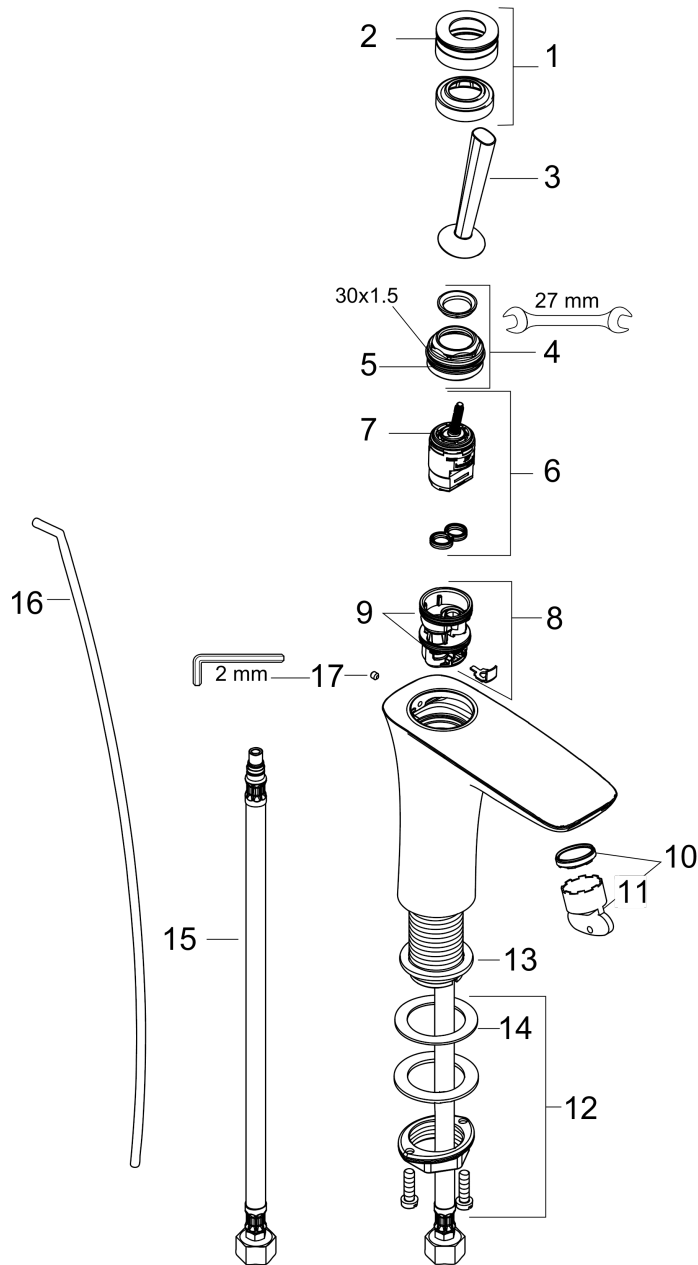

**PuraVida**  
**Single-Hole Faucet 110 with Pop-Up Drain, 1.2 GPM**  
 Finishes : **chrome** Part no. : **15074001**

**Description**

**Features**

- Laminar spray
- Angle-adjustable spray
- Flow: 1.2 GPM (4.5 L/Min)
- Joystick ceramic cartridge
- Includes pop-up drain

**Item details**

List Price \$ 639.00

**Technology**

**Compliance**

**Product image**

**Scale drawing**

**PuraVida**  
**Single-Hole Faucet 110 with Pop-Up Drain, 1.2 GPM**  
 Finishes : **chrome** Part no. : **15074001**

Exploded drawing

Year of production: >07/16

**PuraVida**  
**Single-Hole Faucet 110 with Pop-Up Drain, 1.2 GPM**  
 Finishes : **chrome** Part no. : **15074001**

## Spare parts list

Year of production: >07/16

Pos.	Description	Part no.	Price	PU
1	escutcheon Ø 37 mm	95288000	-	1
2	O-ring 33x1,5	98164000	-	1
3	handle	95287000	-	1
4	nut	97157000	-	1
5	O-Ring 30x2	98186000	-	1
6	cartridge, assy	96339000	-	1
7	O-ring 21,95x1,78	95169000	-	1
8	adapter for cartridge	95289000	-	1
9	O-ring 26x2	98147000	-	1
10	aerator M24x1 (4,5 l/min)	92880000	-	1
11	service tool	95661000	-	1
12	fixing set (Ø 32)	13961000	-	1
13	flat seal	98749000	-	1
14	lever collar	97548000	-	1
15	connection hose 17½" M8x0,75 G3/8	95141001	-	1
16	pull rod	96657000	-	1
17	hollow set screw M4x6	97767000	-	1
a	pop up waste	94159000	-	1
b	fixation extension 35 mm	13898000	-	1
c	service tool for disassembling the handle	92124000	-	1