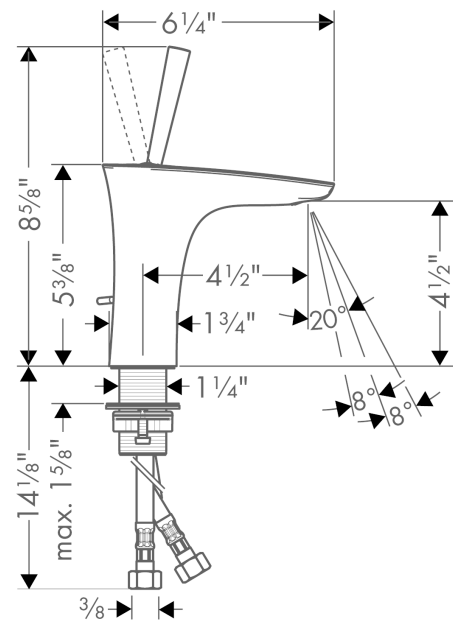

**PuraVida**  
**Single-Hole Faucet 110 with Pop-Up Drain, 1.2 GPM**  
 Finishes : **chrome** Part no. : **15074001**

**Description**

**Features**

- Laminar spray
- Angle-adjustable spray
- Flow: 1.2 GPM (4.5 L/Min)
- Joystick ceramic cartridge
- Includes pop-up drain

**Item details**

List Price \$ 639.00

**Technology**

**Compliance**

**Product image**

**Scale drawing**

**PuraVida**  
**Single-Hole Faucet 110 with Pop-Up Drain, 1.2 GPM**  
 Finishes : **chrome** Part no. : **15074001**

Exploded drawing

Year of production: >07/16

**PuraVida**  
**Single-Hole Faucet 110 with Pop-Up Drain, 1.2 GPM**  
 Finishes : **chrome** Part no. : **15074001**

## Spare parts list

Year of production: >07/16

Pos.	Description	Part no.	Price	PU
1	escutcheon Ø 37 mm	95288000	-	1
2	O-ring 33x1,5	98164000	-	1
3	handle	95287000	-	1
4	nut	97157000	-	1
5	O-Ring 30x2	98186000	-	1
6	cartridge, assy	96339000	-	1
7	O-ring 21,95x1,78	95169000	-	1
8	adapter for cartridge	95289000	-	1
9	O-ring 26x2	98147000	-	1
10	aerator M24x1 (4,5 l/min)	92880000	-	1
11	service tool	95661000	-	1
12	fixing set (Ø 32)	13961000	-	1
13	flat seal	98749000	-	1
14	lever collar	97548000	-	1
15	connection hose 17½" M8x0,75 G3/8	95141001	-	1
16	pull rod	96657000	-	1
17	hollow set screw M4x6	97767000	-	1
a	pop up waste	94159000	-	1
b	fixation extension 35 mm	13898000	-	1
c	service tool for disassembling the handle	92124000	-	1