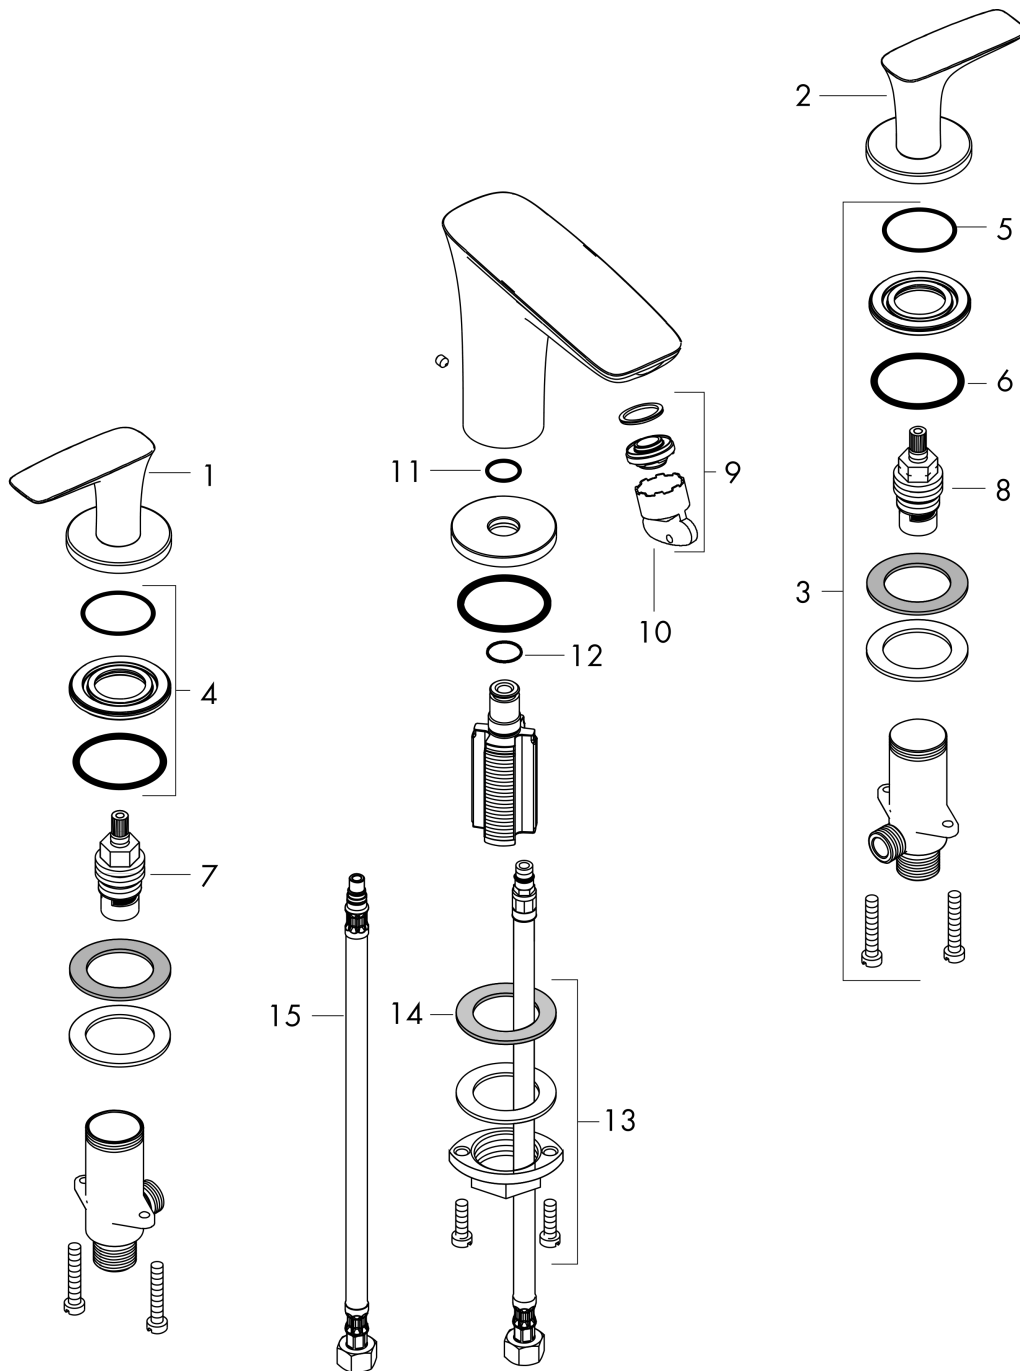

**PuraVida**  
**Widespread Faucet 110, 1.2 GPM**  
 Finishes : **white/chrome** Part no. : **15073401**

**Description**

**Features**

- Laminar spray
- Angle-adjustable spray
- Flow: 1.2 GPM (4.5 L/Min)
- 90° ceramic valves

**Item details**

List Price \$ 941.00

**Technology**

**Compliance**

**Product image**

**Scale drawing**

**PuraVida**  
**Widespread Faucet 110, 1.2 GPM**  
 Finishes : **white/chrome** Part no. : **15073401**

Exploded drawing

Year of production: >07/16

**PuraVida**

**Widespread Faucet 110, 1.2 GPM**

Finishes : **white/chrome** Part no. : **15073401**

**Spare parts list**

Year of production: >07/16

Pos.	Description	Part no.	Price	PU
1	handle for hot water	95270400	-	1
2	handle for cold water	95271400	-	1
3	stop valve cpl.	97357001	-	1
4	nut	92854000	-	1
5	O-Ring 32x2,5	96364000	-	1
6	O-ring 40x3	92634000	-	1
7	shut off unit right closing	94009000	-	1
8	shut off unit left closing	94008000	-	1
9	aerator M24x1 (4,5 l/min)	92880000	-	1
10	service tool	95661000	-	1
11	O-ring 18x2,5	98139000	-	1
12	O-ring 11x2	98127000	-	1
13	fixing set (Ø 32)	13961000	-	1
14	lever collar	97548000	-	1
15	connection hose 18½" M8x0,75 3/8"	96321001	-	1
a	escutcheon for spout	95787000	-	1