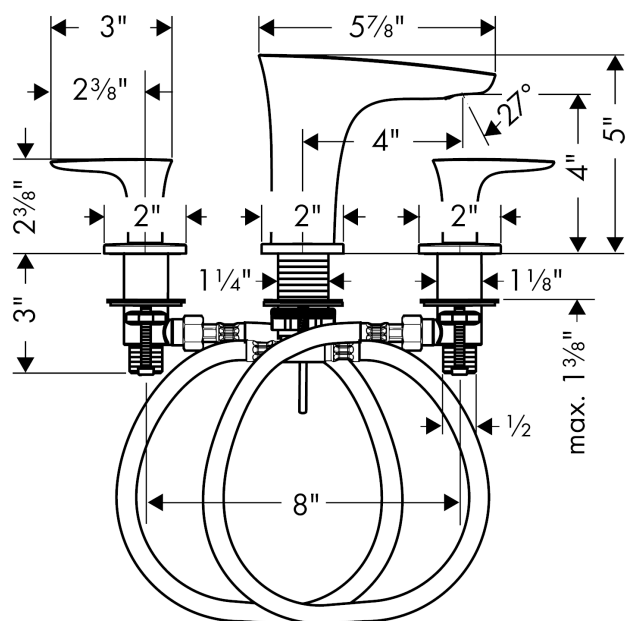

**PuraVida**  
**Widespread Faucet 110, 1.2 GPM**  
 Finishes : **white/chrome** Part no. : **15073401**

**Description**

**Features**

- Laminar spray
- Angle-adjustable spray
- Flow: 1.2 GPM (4.5 L/Min)
- 90° ceramic valves

**Item details**

List Price \$ 941.00

**Technology**

**Compliance**

**Product image**

**Scale drawing**

**PuraVida**  
**Widespread Faucet 110, 1.2 GPM**  
 Finishes : **white/chrome** Part no. : **15073401**

Exploded drawing

Year of production: >07/16

**PuraVida**

**Widespread Faucet 110, 1.2 GPM**

Finishes : **white/chrome** Part no. : **15073401**

**Spare parts list**

Year of production: >07/16

Pos.	Description	Part no.	Price	PU
1	handle for hot water	95270400	-	1
2	handle for cold water	95271400	-	1
3	stop valve cpl.	97357001	-	1
4	nut	92854000	-	1
5	O-Ring 32x2,5	96364000	-	1
6	O-ring 40x3	92634000	-	1
7	shut off unit right closing	94009000	-	1
8	shut off unit left closing	94008000	-	1
9	aerator M24x1 (4,5 l/min)	92880000	-	1
10	service tool	95661000	-	1
11	O-ring 18x2,5	98139000	-	1
12	O-ring 11x2	98127000	-	1
13	fixing set (Ø 32)	13961000	-	1
14	lever collar	97548000	-	1
15	connection hose 18½" M8x0,75 3/8"	96321001	-	1
a	escutcheon for spout	95787000	-	1