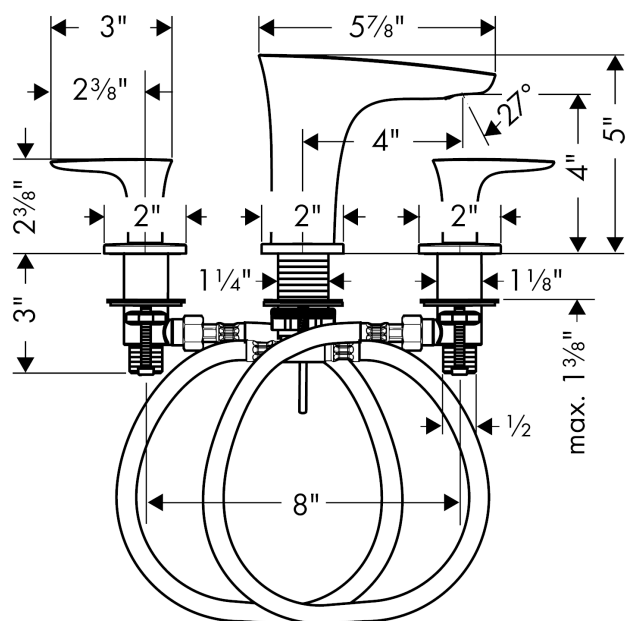

PuraVida
Widespread Faucet 110, 1.2 GPM
 Finishes : **chrome** Part no. : **15073001**

Description

Features

- Laminar spray
- Angle-adjustable spray
- Flow: 1.2 GPM (4.5 L/Min)
- 90° ceramic valves

Item details

List Price \$ 941.00

Technology

Compliance

Product image

Scale drawing

PuraVida
Widespread Faucet 110, 1.2 GPM
 Finishes : **chrome** Part no. : **15073001**

Exploded drawing

Year of production: >07/16

PuraVida

Widespread Faucet 110, 1.2 GPM

Finishes : **chrome** Part no. : **15073001**

Spare parts list

Year of production: >07/16

Pos.	Description	Part no.	Price	PU
1	handle for hot water	95270000	-	1
2	handle for cold water	95271000	-	1
3	stop valve cpl.	97357001	-	1
4	nut	92854000	-	1
5	O-Ring 32x2,5	96364000	-	1
6	O-ring 40x3	92634000	-	1
7	shut off unit right closing	94009000	-	1
8	shut off unit left closing	94008000	-	1
9	aerator M24x1 (4,5 l/min)	92880000	-	1
10	service tool	95661000	-	1
11	O-ring 18x2,5	98139000	-	1
12	O-ring 11x2	98127000	-	1
13	fixing set (Ø 32)	13961000	-	1
14	lever collar	97548000	-	1
15	connection hose 18½" M8x0,75 3/8"	96321001	-	1
a	escutcheon for spout	95787000	-	1
b	fixation extension 35 mm	13898000	-	1