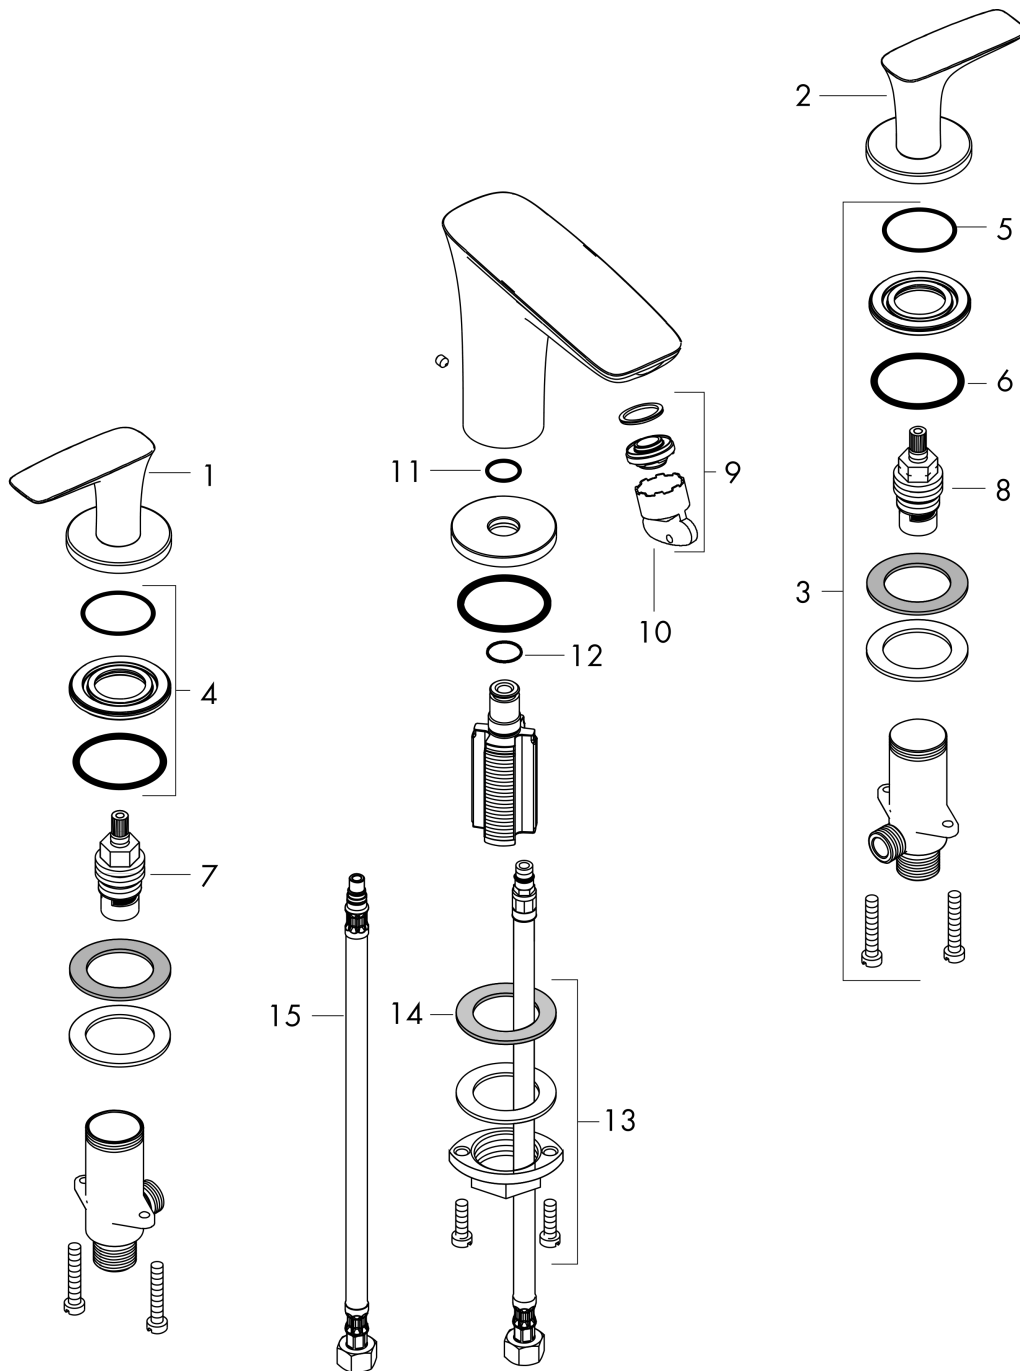

PuraVida
Widespread Faucet 110, 1.2 GPM
 Finishes : **chrome** Part no. : **15073001**

Description

Features

- Laminar spray
- Angle-adjustable spray
- Flow: 1.2 GPM (4.5 L/Min)
- 90° ceramic valves

Item details

List Price \$ 941.00

Technology

Compliance

Product image

Scale drawing

PuraVida
Widespread Faucet 110, 1.2 GPM
 Finishes : **chrome** Part no. : **15073001**

Exploded drawing

Year of production: >07/16

PuraVida

Widespread Faucet 110, 1.2 GPM

Finishes : **chrome** Part no. : **15073001**

Spare parts list

Year of production: >07/16

Pos.	Description	Part no.	Price	PU
1	handle for hot water	95270000	-	1
2	handle for cold water	95271000	-	1
3	stop valve cpl.	97357001	-	1
4	nut	92854000	-	1
5	O-Ring 32x2,5	96364000	-	1
6	O-ring 40x3	92634000	-	1
7	shut off unit right closing	94009000	-	1
8	shut off unit left closing	94008000	-	1
9	aerator M24x1 (4,5 l/min)	92880000	-	1
10	service tool	95661000	-	1
11	O-ring 18x2,5	98139000	-	1
12	O-ring 11x2	98127000	-	1
13	fixing set (Ø 32)	13961000	-	1
14	lever collar	97548000	-	1
15	connection hose 18½" M8x0,75 3/8"	96321001	-	1
a	escutcheon for spout	95787000	-	1
b	fixation extension 35 mm	13898000	-	1