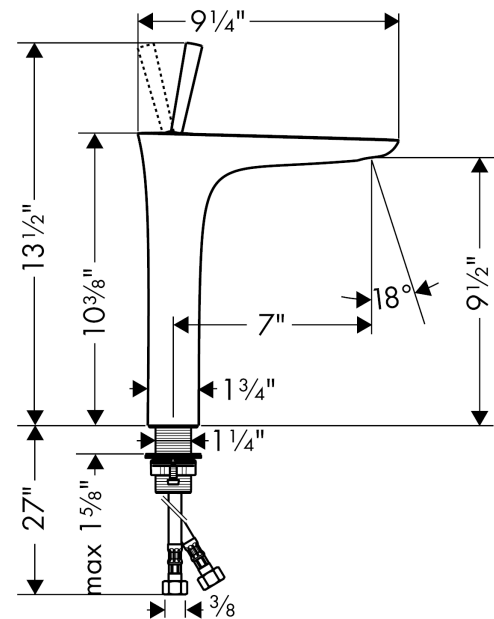

**PuraVida**  
**Single-Hole Faucet 240, 1.2 GPM**  
 Finishes : **chrome** Part no. : **15072001**

**Description**

**Features**

- Laminar spray
- Angle-adjustable spray
- Flow: 1.2 GPM (4.5 L/Min)
- Joystick ceramic cartridge

**Item details**

List Price \$ 833.00

**Technology**

**Compliance**

**Product image**

**Scale drawing**

**PuraVida**  
**Single-Hole Faucet 240, 1.2 GPM**  
 Finishes : **chrome** Part no. : **15072001**

Exploded drawing

Year of production: >07/16

**PuraVida**  
**Single-Hole Faucet 240, 1.2 GPM**  
 Finishes : **chrome** Part no. : **15072001**

## Spare parts list

Year of production: >07/16

Pos.	Description	Part no.	Price	PU
1	escutcheon Ø 37 mm	95288000	-	1
2	O-ring 33x1,5	98164000	-	1
3	handle	95287000	-	1
4	nut	97157000	-	1
5	O-Ring 30x2	98186000	-	1
6	cartridge, assy	96339000	-	1
7	adapter for cartridge	95289000	-	1
8	O-ring 26x2	98147000	-	1
9	hollow set screw M4x6	97767000	-	1
10	connection hose 35½" M8x0,75 G3/8	95372001	-	1
11	flat seal	98749000	-	1
12	fixing set (Ø 32)	13961000	-	1
13	lever collar	97548000	-	1
14	aerator M24x1 (4,5 l/min)	92880000	-	1
15	service tool	98808000	-	1
a	fixation extension 35 mm	13898000	-	1
b	service tool for disassembling the handle	92124000	-	1