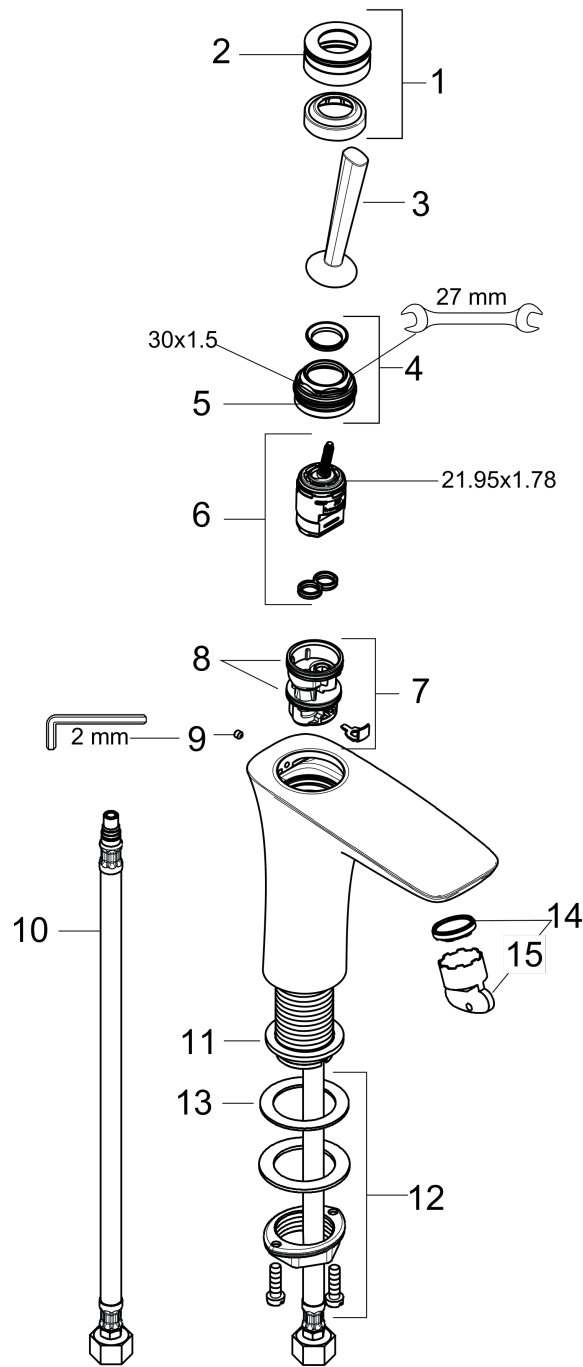

**PuraVida**  
**Single-Hole Faucet 240, 1.2 GPM**  
 Finishes : **chrome** Part no. : **15072001**

**Description**

**Features**

- Laminar spray
- Angle-adjustable spray
- Flow: 1.2 GPM (4.5 L/Min)
- Joystick ceramic cartridge

**Item details**

List Price \$ 833.00

**Technology**

**Compliance**

**Product image**

**Scale drawing**

**PuraVida**  
**Single-Hole Faucet 240, 1.2 GPM**  
 Finishes : **chrome** Part no. : **15072001**

Exploded drawing

Year of production: >07/16

**PuraVida**  
**Single-Hole Faucet 240, 1.2 GPM**  
 Finishes : **chrome** Part no. : **15072001**

## Spare parts list

Year of production: >07/16

Pos.	Description	Part no.	Price	PU
1	escutcheon Ø 37 mm	95288000	-	1
2	O-ring 33x1,5	98164000	-	1
3	handle	95287000	-	1
4	nut	97157000	-	1
5	O-Ring 30x2	98186000	-	1
6	cartridge, assy	96339000	-	1
7	adapter for cartridge	95289000	-	1
8	O-ring 26x2	98147000	-	1
9	hollow set screw M4x6	97767000	-	1
10	connection hose 35½" M8x0,75 G3/8	95372001	-	1
11	flat seal	98749000	-	1
12	fixing set (Ø 32)	13961000	-	1
13	lever collar	97548000	-	1
14	aerator M24x1 (4,5 l/min)	92880000	-	1
15	service tool	98808000	-	1
a	fixation extension 35 mm	13898000	-	1
b	service tool for disassembling the handle	92124000	-	1