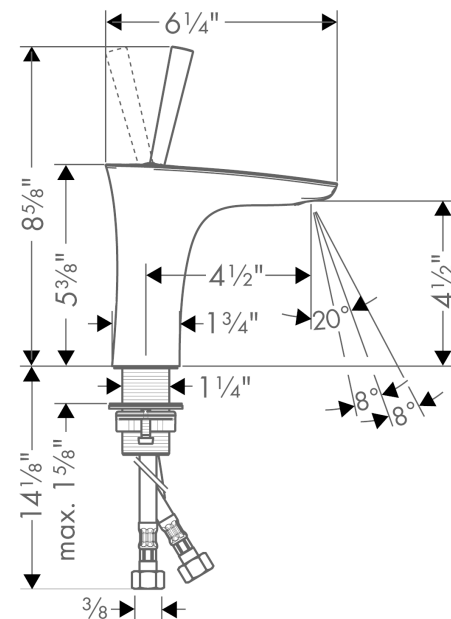

PuraVida
Single-Hole Faucet 110, 1.2 GPM
 Finishes : **chrome** Part no. : **15070001**

Description

Features

- Laminar spray
- Angle-adjustable spray
- Flow: 1.2 GPM (4.5 L/Min)
- Joystick ceramic cartridge

Item details

List Price \$ 617.00

Technology

Compliance

Product image

Scale drawing

PuraVida
Single-Hole Faucet 110, 1.2 GPM
 Finishes : **chrome** Part no. : **15070001**

Exploded drawing

Year of production: >07/16

PuraVida
Single-Hole Faucet 110, 1.2 GPM
 Finishes : **chrome** Part no. : **15070001**

Spare parts list

Year of production: >07/16

Pos.	Description	Part no.	Price	PU
1	escutcheon Ø 37 mm	95288000	-	1
2	O-ring 33x1,5	98164000	-	1
3	handle	95287000	-	1
4	nut	97157000	-	1
5	cartridge, assy	96339000	-	1
6	O-ring 21,95x1,78	95169000	-	1
7	adapter for cartridge	95289000	-	1
8	aerator M24x1 (4,5 l/min)	92880000	-	1
9	flat seal	98749000	-	1
10	fixing set (Ø 32)	13961000	-	1
11	connection hose 17½" M8x0,75 G3/8	95141001	-	1
12	hollow set screw M4x6	97767000	-	1
a	O-ring 26x2	98147000	-	1
b	O-Ring 30x2	98186000	-	1
c	O-ring 30x1,5	98433000	-	1
d	service tool	95661000	-	1
e	service tool for disassembling the handle	92124000	-	1
f	fixation extension 35 mm	13898000	-	1