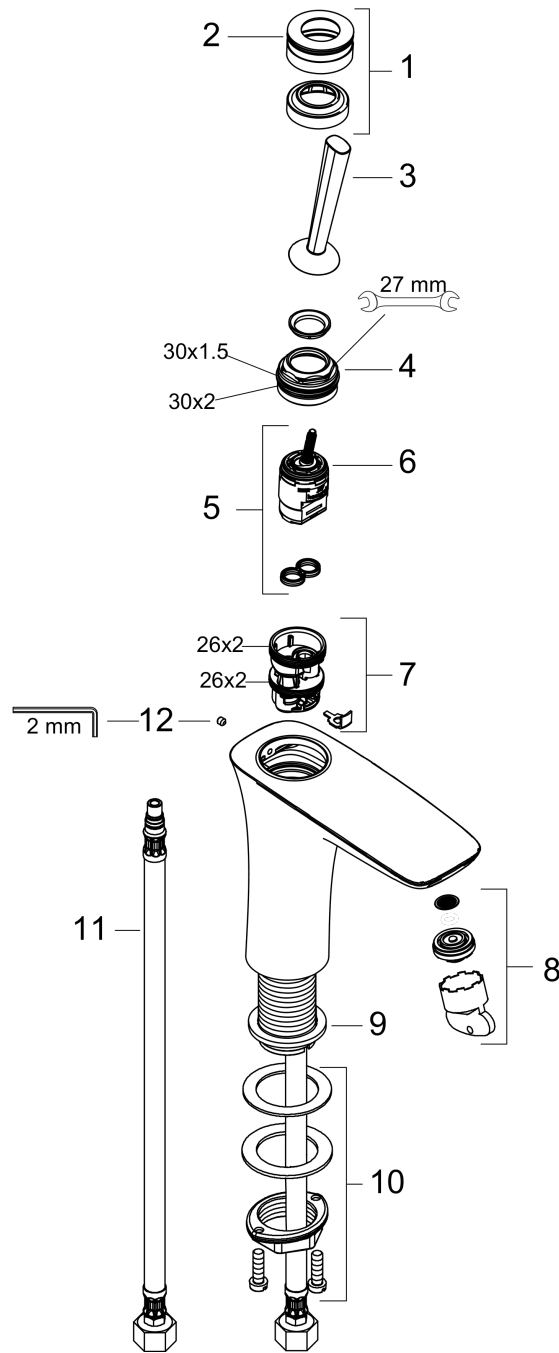

PuraVida
Single-Hole Faucet 110, 1.2 GPM
 Finishes : **chrome** Part no. : **15070001**

Description

Features

- Laminar spray
- Angle-adjustable spray
- Flow: 1.2 GPM (4.5 L/Min)
- Joystick ceramic cartridge

Item details

List Price \$ 617.00

Technology

Compliance

Product image

Scale drawing

PuraVida
Single-Hole Faucet 110, 1.2 GPM
 Finishes : **chrome** Part no. : **15070001**

Exploded drawing

Year of production: >07/16

PuraVida
Single-Hole Faucet 110, 1.2 GPM
 Finishes : **chrome** Part no. : **15070001**

Spare parts list

Year of production: >07/16

Pos.	Description	Part no.	Price	PU
1	escutcheon Ø 37 mm	95288000	-	1
2	O-ring 33x1,5	98164000	-	1
3	handle	95287000	-	1
4	nut	97157000	-	1
5	cartridge, assy	96339000	-	1
6	O-ring 21,95x1,78	95169000	-	1
7	adapter for cartridge	95289000	-	1
8	aerator M24x1 (4,5 l/min)	92880000	-	1
9	flat seal	98749000	-	1
10	fixing set (Ø 32)	13961000	-	1
11	connection hose 17½" M8x0,75 G3/8	95141001	-	1
12	hollow set screw M4x6	97767000	-	1
a	O-ring 26x2	98147000	-	1
b	O-Ring 30x2	98186000	-	1
c	O-ring 30x1,5	98433000	-	1
d	service tool	95661000	-	1
e	service tool for disassembling the handle	92124000	-	1
f	fixation extension 35 mm	13898000	-	1