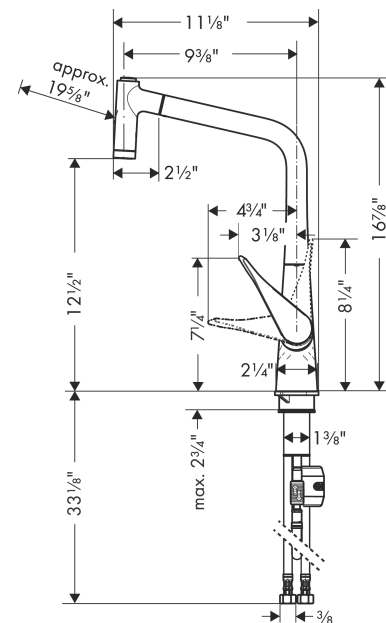

Metris

HighArc Kitchen Faucet, 2-Spray Pull-Out, 1.75 GPM

Finishes : **chrome** Part no. : **14820001**

Description

Features

- Swivel range 110° / 150°
- Laminar and needle spray
- Locking spray diverter (reverts to default spray mode upon valve closing)
- MagFit magnetic sprayhead docking
- Single-hole installation
- Flow: 1.75 GPM (6.6 L/Min)
- Ceramic cartridge
- 3/8" connections
- Integrated double backflow prevention

Item details

List Price \$ 685.00

Technology

Compliance

Product image

Scale drawing

Metris
HighArc Kitchen Faucet, 2-Spray Pull-Out, 1.75 GPM
 Finishes : **chrome** Part no. : **14820001**

Exploded drawing

Year of production: >11/15

Metris

HighArc Kitchen Faucet, 2-Spray Pull-Out, 1.75 GPM

Finishes : **chrome** Part no. : **14820001**

Spare parts list

Year of production: >11/15

Pos.	Description	Part no.	Price	PU
1	O-ring 11x2	98127000	-	1
2	filter	97735000	-	1
3	non return valve	93218000	-	1
4	screw cover	96338000	-	1
5	nut	97209000	-	1
6	cartridge, assy	92730000	-	1
7	seal	95008000	-	1
8	hose 1,50 m	88624000	-	1
9	connection hose 35½" M8x0,75 3/8"	96316001	-	1
10	weight	92500000	-	1
11	support	97523000	-	1
12	fixing set (Ø 34)	95049000	-	1
13	lever collar	97548000	-	1
14	connection hose 600 mm M10x1	95561000	-	1
15	flange	95498000	-	1
16	locking screw for handle	95140000	-	1
17	seal	92582000	-	1
18	non return valve	96737000	-	1
a	handle	98455000	-	1
b	handspray	98492001	-	1
c	spray former	92183000	-	1
d	spout cpl.	98491000	-	1
e	O-Ring 32x2	98193000	-	1