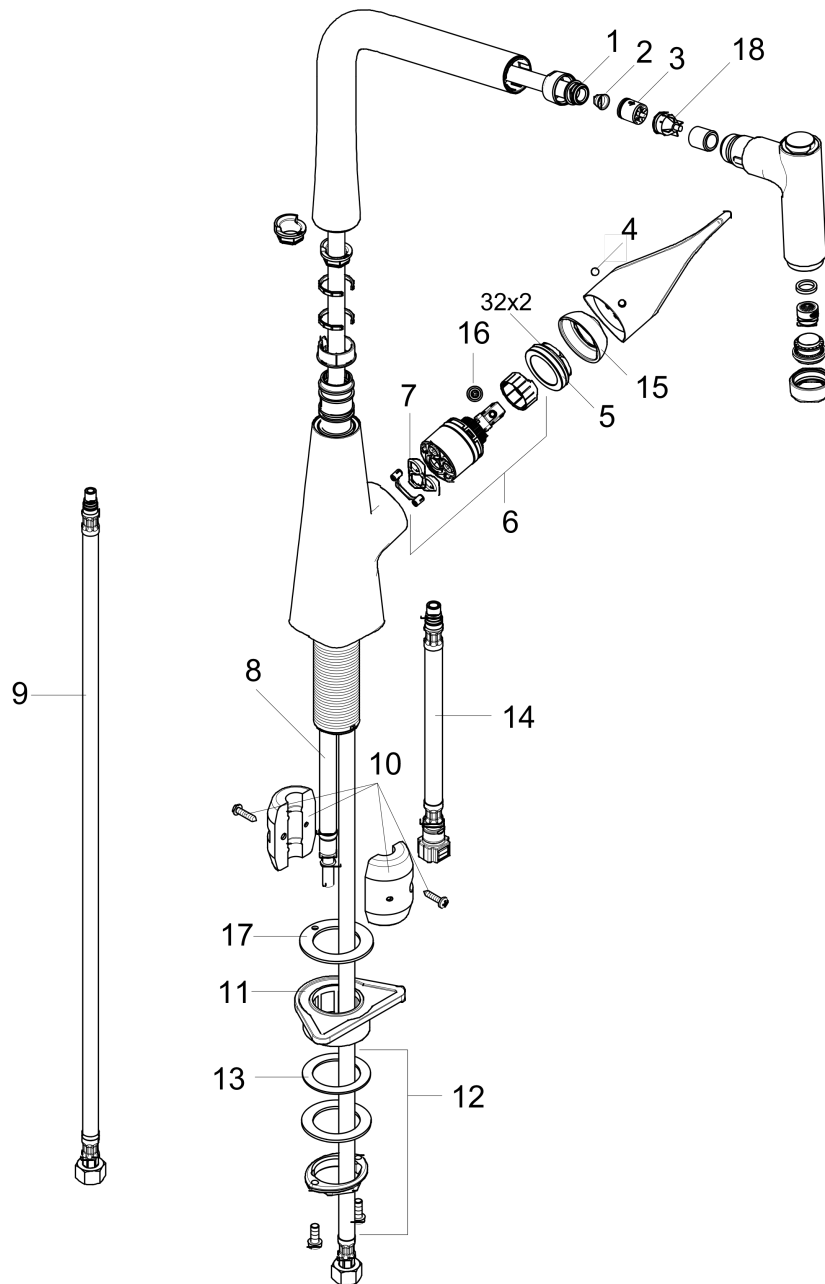

Metris

HighArc Kitchen Faucet, 2-Spray Pull-Out, 1.75 GPM

Finishes : **chrome** Part no. : **14820001**

Description

Features

- Swivel range 110° / 150°
- Laminar and needle spray
- Locking spray diverter (reverts to default spray mode upon valve closing)
- MagFit magnetic sprayhead docking
- Single-hole installation
- Flow: 1.75 GPM (6.6 L/Min)
- Ceramic cartridge
- 3/8" connections
- Integrated double backflow prevention

Item details

List Price \$ 685.00

Technology

Compliance

Product image

Scale drawing

Metris
HighArc Kitchen Faucet, 2-Spray Pull-Out, 1.75 GPM
 Finishes : **chrome** Part no. : **14820001**

Exploded drawing

Year of production: >11/15

Metris

HighArc Kitchen Faucet, 2-Spray Pull-Out, 1.75 GPM

Finishes : **chrome** Part no. : **14820001**

Spare parts list

Year of production: >11/15

Pos.	Description	Part no.	Price	PU
1	O-ring 11x2	98127000	-	1
2	filter	97735000	-	1
3	non return valve	93218000	-	1
4	screw cover	96338000	-	1
5	nut	97209000	-	1
6	cartridge, assy	92730000	-	1
7	seal	95008000	-	1
8	hose 1,50 m	88624000	-	1
9	connection hose 35½" M8x0,75 3/8"	96316001	-	1
10	weight	92500000	-	1
11	support	97523000	-	1
12	fixing set (Ø 34)	95049000	-	1
13	lever collar	97548000	-	1
14	connection hose 600 mm M10x1	95561000	-	1
15	flange	95498000	-	1
16	locking screw for handle	95140000	-	1
17	seal	92582000	-	1
18	non return valve	96737000	-	1
a	handle	98455000	-	1
b	handspray	98492001	-	1
c	spray former	92183000	-	1
d	spout cpl.	98491000	-	1
e	O-Ring 32x2	98193000	-	1