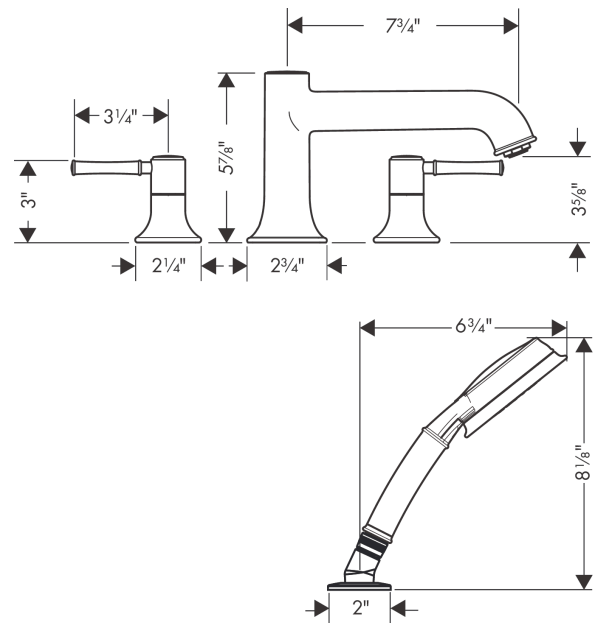

Talis C
4-Hole Roman Tub Set Trim with 1.8 GPM Handshower
 Finishes : **chrome** Part no. : **14315001**

Description

Features

- consists of: 4-Hole Roman tub filler trim, Handshower, Handshower holder
- 90° ceramic valves
- Integrated double backflow prevention

Item details

List Price \$ 753.00

Technology

Compliance

Product image

Scale drawing

Talis C
4-Hole Roman Tub Set Trim with 1.8 GPM Handshower
 Finishes : **chrome** Part no. : **14315001**

Exploded drawing

Year of production: >07/18

Talis C
4-Hole Roman Tub Set Trim with 1.8 GPM Handshower
 Finishes : **chrome** Part no. : **14315001**

Spare parts list

Year of production: >07/18

Pos.	Description	Part no.	Price	PU
1	diverter knob	98607000	-	1
2	hollow set screw M6x6	97660000	-	1
3	aerator M24x1 (25 l/min)	13914000	-	1
4	selector assy	96775000	-	1
5	handle fixing set	98932000	-	1
6	handshower	04753000	-	1
7	filter packing	94246000	-	1
8	set of non return valves DW 15	94074000	-	1
9	escutcheon Ø 52 mm	97159000	-	1
10	shower holder	28071000	-	1
a	O-Ring 14x2,5	98189000	-	1
b	O-Ring 23x2,5	98183000	-	1
c	O-Ring 22x2	98185000	-	1
d	O-ring 9x2,5	98217000	-	1