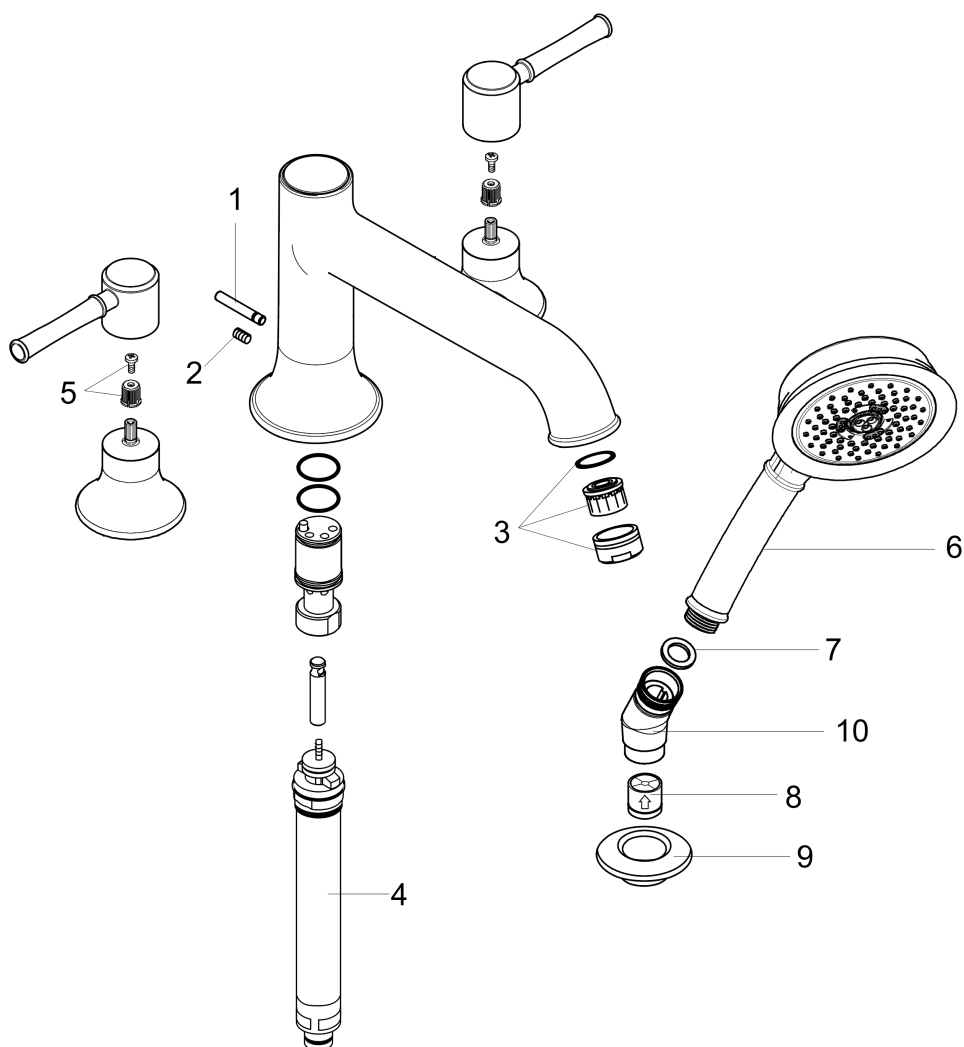

Talis C
4-Hole Roman Tub Set Trim with 1.8 GPM Handshower
 Finishes : **chrome** Part no. : **14315001**

Description

Features

- consists of: 4-Hole Roman tub filler trim, Handshower, Handshower holder
- 90° ceramic valves
- Integrated double backflow prevention

Item details

List Price \$ 753.00

Technology

Compliance

Product image

Scale drawing

Talis C
4-Hole Roman Tub Set Trim with 1.8 GPM Handshower
 Finishes : **chrome** Part no. : **14315001**

Exploded drawing

Year of production: >07/18

Talis C
4-Hole Roman Tub Set Trim with 1.8 GPM Handshower
 Finishes : **chrome** Part no. : **14315001**

Spare parts list

Year of production: >07/18

Pos.	Description	Part no.	Price	PU
1	diverter knob	98607000	-	1
2	hollow set screw M6x6	97660000	-	1
3	aerator M24x1 (25 l/min)	13914000	-	1
4	selector assy	96775000	-	1
5	handle fixing set	98932000	-	1
6	handshower	04753000	-	1
7	filter packing	94246000	-	1
8	set of non return valves DW 15	94074000	-	1
9	escutcheon Ø 52 mm	97159000	-	1
10	shower holder	28071000	-	1
a	O-Ring 14x2,5	98189000	-	1
b	O-Ring 23x2,5	98183000	-	1
c	O-Ring 22x2	98185000	-	1
d	O-ring 9x2,5	98217000	-	1