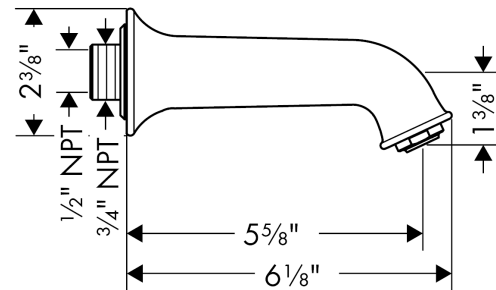

**Talis C  
Tub Spout**

Finishes : **chrome** Part no. : **14148001**

**Description**

**Features**

- Solid brass

**Item details**

List Price \$ 205.00

**Compliance**

**Product image**

**Scale drawing**

**Talis C**  
**Tub Spout**  
Finishes : **chrome**    Part no. : **14148001**

Exploded drawing

Year of production: >04/09

**Talis C**  
**Tub Spout**  
 Finishes : **chrome**    Part no. : **14148001**

**Spare parts list**

Year of production: >**04/09**

<b>Pos.</b>	<b>Description</b>	<b>Part no.</b>	<b>Price</b>	<b>PU</b>
1	connecting thread	96472001	-	1
2	O-ring 16x2,5	98134000	-	1
3	hollow set screw M6x8	97810000	-	1
4	aerator M24x1 (25 l/min)	13914000	-	1