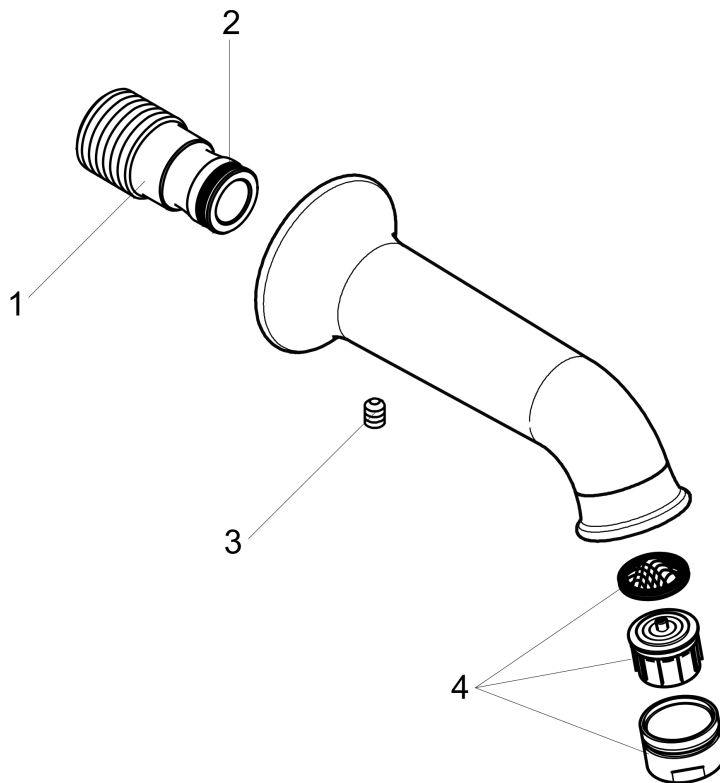

**Talis C  
Tub Spout**

Finishes : **chrome** Part no. : **14148001**

**Description**

**Features**

- Solid brass

**Item details**

List Price \$ 205.00

**Compliance**

**Product image**

**Scale drawing**

**Talis C**  
**Tub Spout**  
Finishes : **chrome**    Part no. : **14148001**

Exploded drawing

Year of production: >04/09

**Talis C**  
**Tub Spout**  
 Finishes : **chrome**    Part no. : **14148001**

**Spare parts list**

Year of production: >**04/09**

<b>Pos.</b>	<b>Description</b>	<b>Part no.</b>	<b>Price</b>	<b>PU</b>
1	connecting thread	96472001	-	1
2	O-ring 16x2,5	98134000	-	1
3	hollow set screw M6x8	97810000	-	1
4	aerator M24x1 (25 l/min)	13914000	-	1