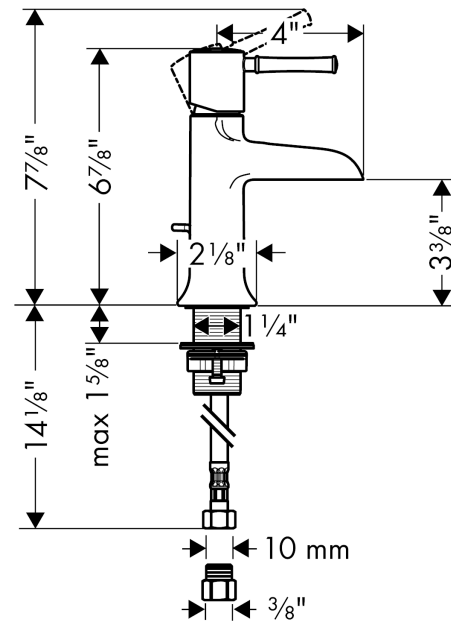

Talis C
Single-Hole Faucet 90 with Pop-Up Drain, 1.2 GPM
 Finishes : **chrome** Part no. : **14127001**

Description

Features

- Non-aerated stream
- Flow: 1.2 GPM (4.5 L/Min)
- Ceramic cartridge
- Includes pop-up drain

Item details

List Price \$ 473.00

Technology

Compliance

Product image

Scale drawing

Talis C
Single-Hole Faucet 90 with Pop-Up Drain, 1.2 GPM
 Finishes : **chrome** Part no. : **14127001**

Exploded drawing

Year of production: >07/16

Talis C
Single-Hole Faucet 90 with Pop-Up Drain, 1.2 GPM
 Finishes : **chrome** Part no. : **14127001**

Spare parts list

Year of production: >07/16

Pos.	Description	Part no.	Price	PU
1	handle	14191000	-	1
2	screw cover	96338000	-	1
3	flange	98863000	-	1
4	nut	98864000	-	1
5	cartridge, assy	95973001	-	1
6	locking screw for handle	95140000	-	1
7	seal	98865000	-	1
8	adapter for cartridge	98866000	-	1
9	fixing set (Ø 32)	13961000	-	1
10	connection hose 17½" M8x0,75 G3/8	95141001	-	1
11	pull rod	96657000	-	1
a	adapter for connection hose	88802000	-	1
b	pop up waste	88509000	-	1