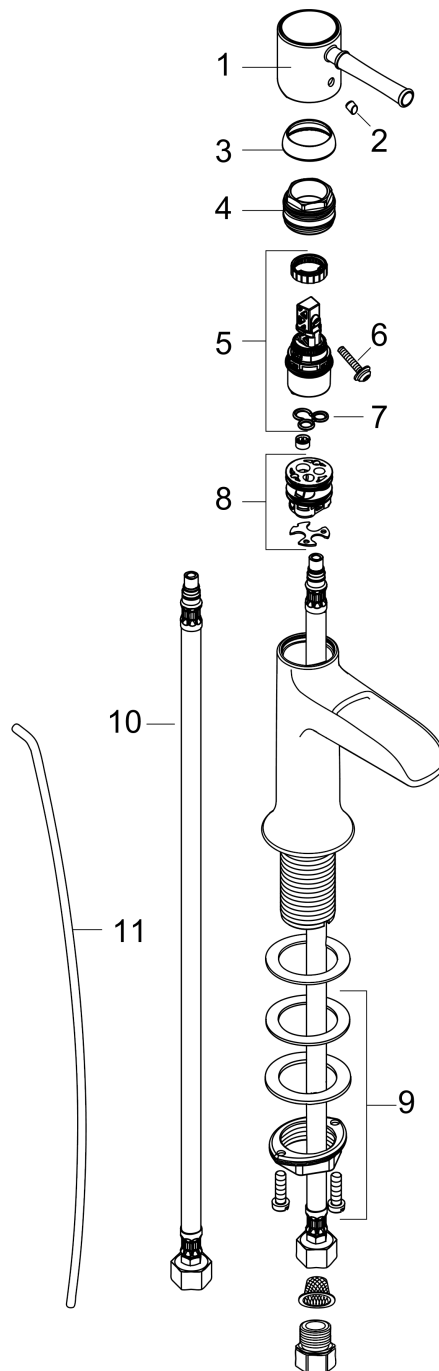

Talis C
Single-Hole Faucet 90 with Pop-Up Drain, 1.2 GPM
 Finishes : **chrome** Part no. : **14127001**

Description

Features

- Non-aerated stream
- Flow: 1.2 GPM (4.5 L/Min)
- Ceramic cartridge
- Includes pop-up drain

Item details

List Price \$ 473.00

Technology

Compliance

Product image

Scale drawing

Talis C
Single-Hole Faucet 90 with Pop-Up Drain, 1.2 GPM
 Finishes : **chrome** Part no. : **14127001**

Exploded drawing

Year of production: >07/16

Talis C
Single-Hole Faucet 90 with Pop-Up Drain, 1.2 GPM
 Finishes : **chrome** Part no. : **14127001**

Spare parts list

Year of production: >07/16

Pos.	Description	Part no.	Price	PU
1	handle	14191000	-	1
2	screw cover	96338000	-	1
3	flange	98863000	-	1
4	nut	98864000	-	1
5	cartridge, assy	95973001	-	1
6	locking screw for handle	95140000	-	1
7	seal	98865000	-	1
8	adapter for cartridge	98866000	-	1
9	fixing set (Ø 32)	13961000	-	1
10	connection hose 17½" M8x0,75 G3/8	95141001	-	1
11	pull rod	96657000	-	1
a	adapter for connection hose	88802000	-	1
b	pop up waste	88509000	-	1