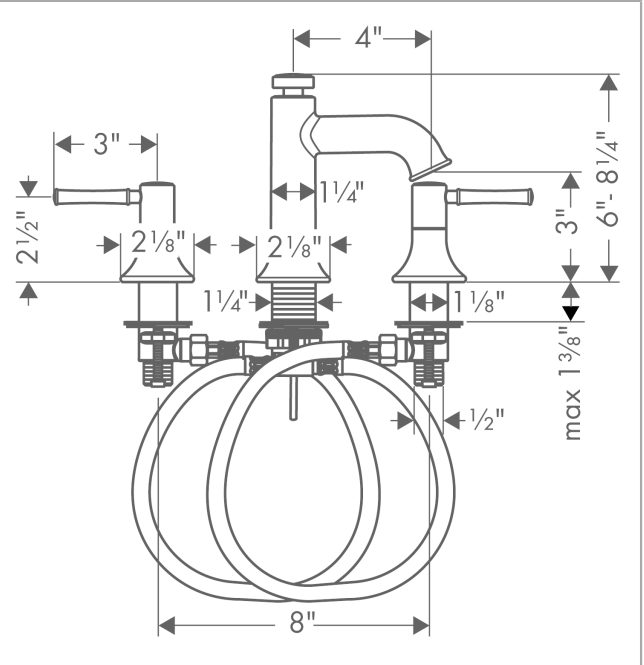

Talis C
Widespread Faucet 100 with Pop-Up Drain, 1.2 GPM
 Finishes : **chrome** Part no. : **14113001**

Description

Features

- Aerated spray
- Flow: 1.2 GPM (4.5 L/Min)
- 90° ceramic valves
- Includes pop-up drain

Item details

List Price \$ 560.00

Technology

Compliance

Product image

Scale drawing

Talis C

Widespread Faucet 100 with Pop-Up Drain, 1.2 GPM

Finishes : **chrome** Part no. : **14113001**

Spare parts list

Year of production: >07/16

Pos.	Description	Part no.	Price	PU
1	spout cpl.	98526000	-	1
2	diverter knob	98528000	-	1
3	pull rod	95128000	-	1
4	aerator M24x1 (4,5 l/min)	92879000	-	1
5	fixing set (Ø 32)	13961000	-	1
6	connection hose 18½" M8x0,75 3/8"	96321001	-	1
7	stop valve cpl.	97960001	-	1
8	nut	92854000	-	1
9	shut off unit right closing	94009000	-	1
10	shut off unit left closing	94008000	-	1
11	handle for cold water	98524000	-	1
12	handle for hot water	98525000	-	1
a	pop up waste	88509000	-	1
b	O-ring 29x2	98391000	-	1
c	O-ring 9x2	98119000	-	1
d	O-Ring 32x2,5	96364000	-	1
e	O-ring 40x3	92634000	-	1