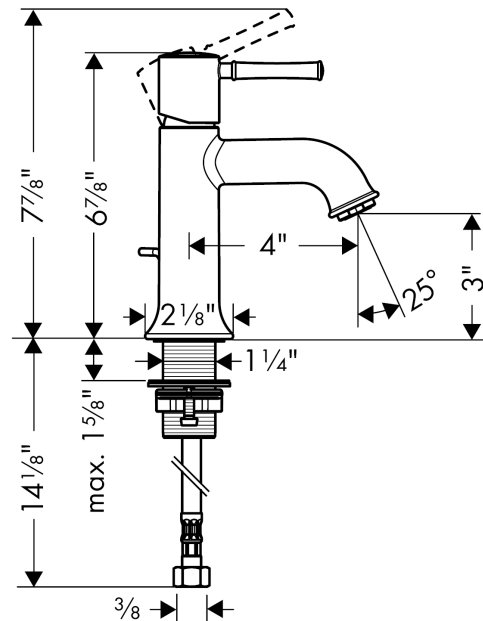

Talis C
Single-Hole Faucet 80 with Pop-Up Drain, 1.2 GPM
 Finishes : **chrome** Part no. : **14111001**

Description

Features

- Aerated spray
- Flow: 1.2 GPM (4.5 L/Min)
- Ceramic cartridge
- Includes pop-up drain

Item details

List Price \$ 333.00

Technology

Compliance

Product image

Scale drawing

Talis C
Single-Hole Faucet 80 with Pop-Up Drain, 1.2 GPM
 Finishes : **chrome** Part no. : **14111001**

Exploded drawing

Year of production: >07/16

Talis C
Single-Hole Faucet 80 with Pop-Up Drain, 1.2 GPM
 Finishes : **chrome** Part no. : **14111001**

Spare parts list

Year of production: >07/16

Pos.	Description	Part no.	Price	PU
1	handle	14191000	-	1
2	screw cover	96338000	-	1
3	flange	98863000	-	1
4	nut	98864000	-	1
5	cartridge, assy	95973001	-	1
6	locking screw for handle	95140000	-	1
7	seal	98865000	-	1
8	adapter for cartridge	98866000	-	1
9	aerator M24x1 (4,5 l/min)	92879000	-	1
10	fixing set (Ø 32)	13961000	-	1
11	pull rod	96657000	-	1
12	connection hose 18½" M8x0,75 3/8"	96321001	-	1
a	pop up waste	88509000	-	1