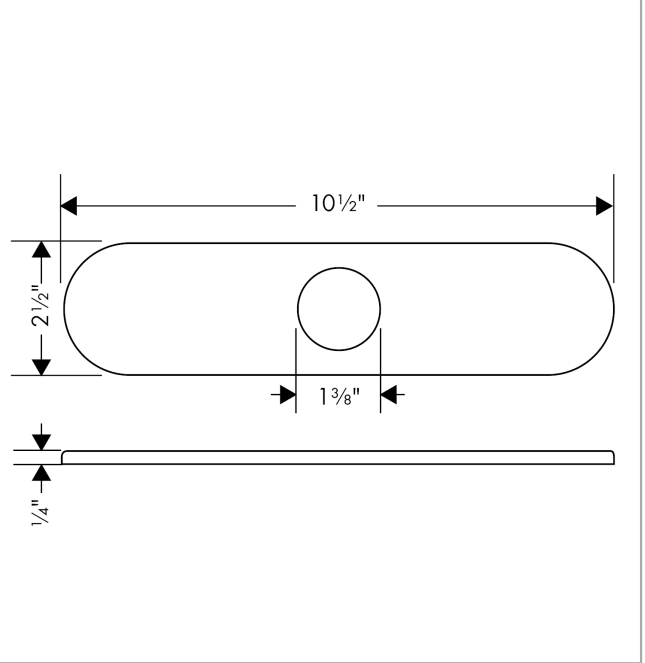

**Base Plate for Single-Hole Kitchen Faucets, 10"**  
 Finishes : **chrome** Part no. : **14019001**

Description

Item details

List Price \$ 75.00

Product image

Scale drawing

**Base Plate for Single-Hole Kitchen Faucets, 10"**

Finishes : **chrome**    Part no. : **14019001**

**Exploded drawing**

Year of production: >**03/10**

**Base Plate for Single-Hole Kitchen Faucets, 10"**

Finishes : **chrome** Part no. : **14019001**

**Spare parts list**

Year of production: >**03/10**

<b>Pos.</b>	<b>Description</b>	<b>Part no.</b>	<b>Price</b>	<b>PU</b>
1	fixing set	88508000	-	1