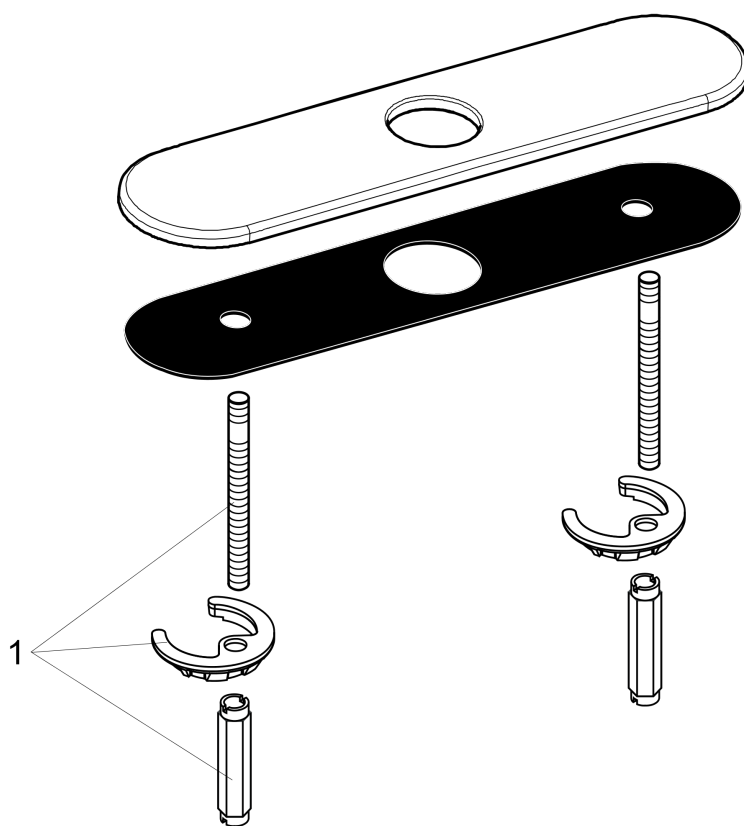

**Base Plate for Single-Hole Kitchen Faucets, 10"**  
 Finishes : **chrome** Part no. : **14019001**

Description

Item details

List Price \$ 75.00

Product image

Scale drawing

**Base Plate for Single-Hole Kitchen Faucets, 10"**

Finishes : **chrome**    Part no. : **14019001**

**Exploded drawing**

Year of production: >**03/10**

**Base Plate for Single-Hole Kitchen Faucets, 10"**

Finishes : **chrome** Part no. : **14019001**

**Spare parts list**

Year of production: >**03/10**

<b>Pos.</b>	<b>Description</b>	<b>Part no.</b>	<b>Price</b>	<b>PU</b>
1	fixing set	88508000	-	1