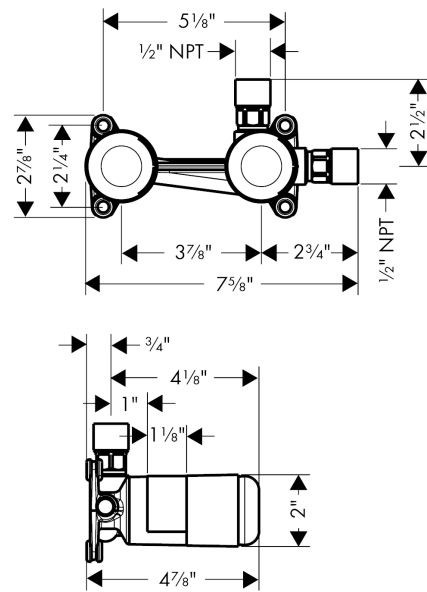

Rough, Wall-Mounted Single-Handle Faucet

Finishes : n.a. Part no. : 13622181

Description

Features

- Install valve left or right
- 1/2" NPT

Item details

List Price \$ 291.00

Compliance

Product image

Scale drawing

Rough, Wall-Mounted Single-Handle Faucet
Finishes : n.a. Part no. : 13622181

Exploded drawing

Year of production: >12/09

Rough, Wall-Mounted Single-Handle Faucet

Finishes : n.a. Part no. : 13622181

Spare parts list

Year of production: >12/09

Pos.	Description	Part no.	Price	PU
1	O-ring 18x2	98181000	-	1
2	extension set 25 mm for 13622180	31971000	-	1
a	O-ring 18x2,5	98139000	-	1