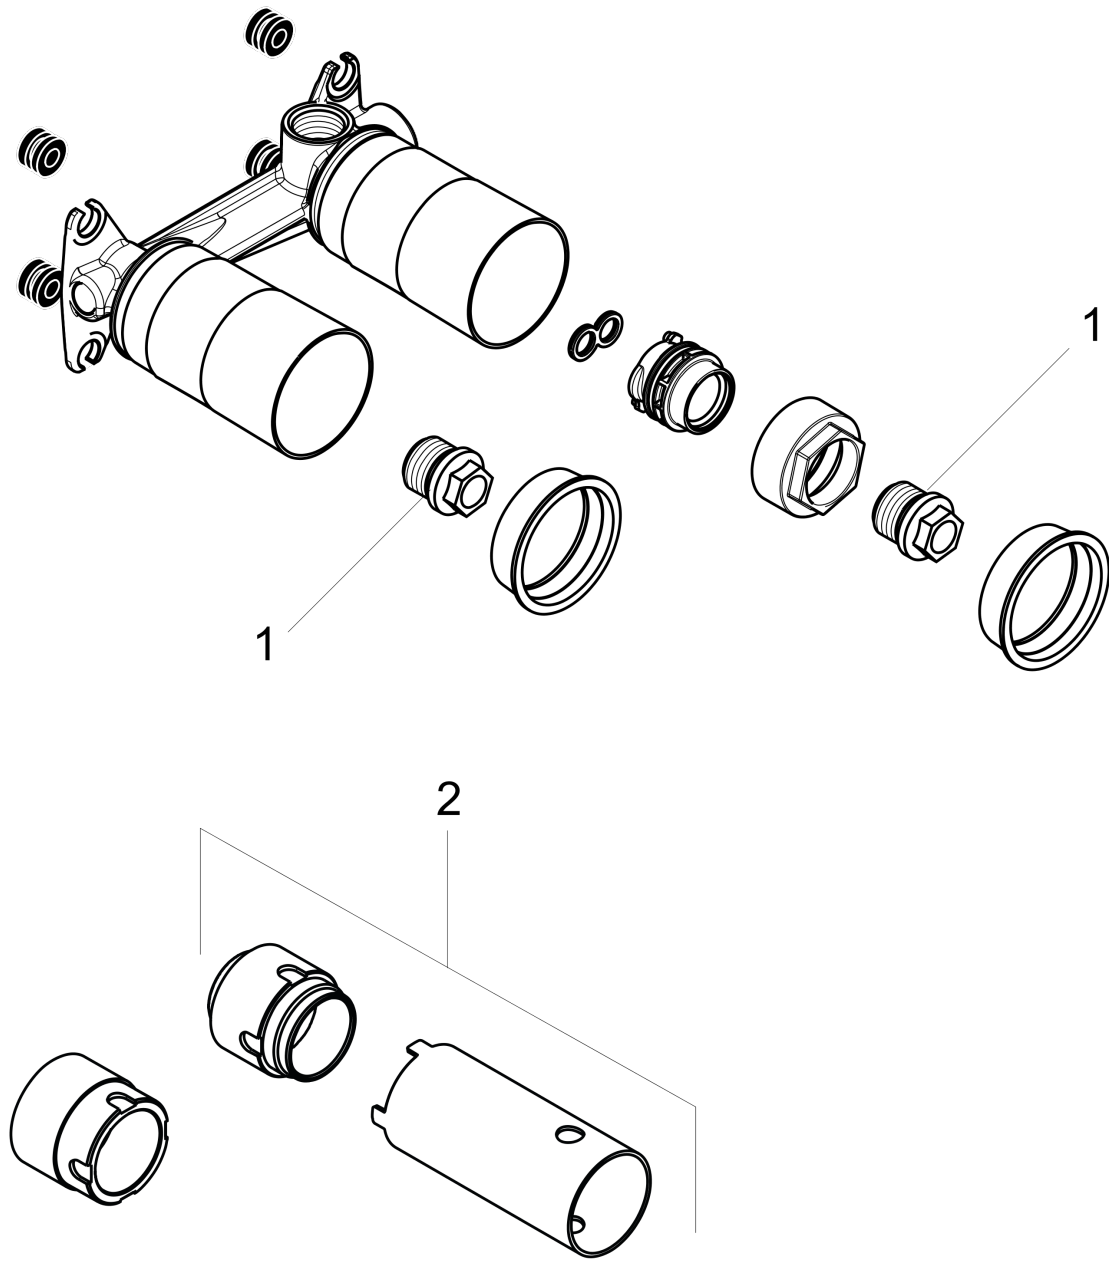

Rough, Wall-Mounted Single-Handle Faucet

Finishes : n.a. Part no. : 13622181

Description

Features

- Install valve left or right
- 1/2" NPT

Item details

List Price \$ 291.00

Compliance

Product image

Scale drawing

Rough, Wall-Mounted Single-Handle Faucet
Finishes : n.a. Part no. : 13622181

Exploded drawing

Year of production: >12/09

Rough, Wall-Mounted Single-Handle Faucet

Finishes : n.a. Part no. : 13622181

Spare parts list

Year of production: >12/09

Pos.	Description	Part no.	Price	PU
1	O-ring 18x2	98181000	-	1
2	extension set 25 mm for 13622180	31971000	-	1
a	O-ring 18x2,5	98139000	-	1