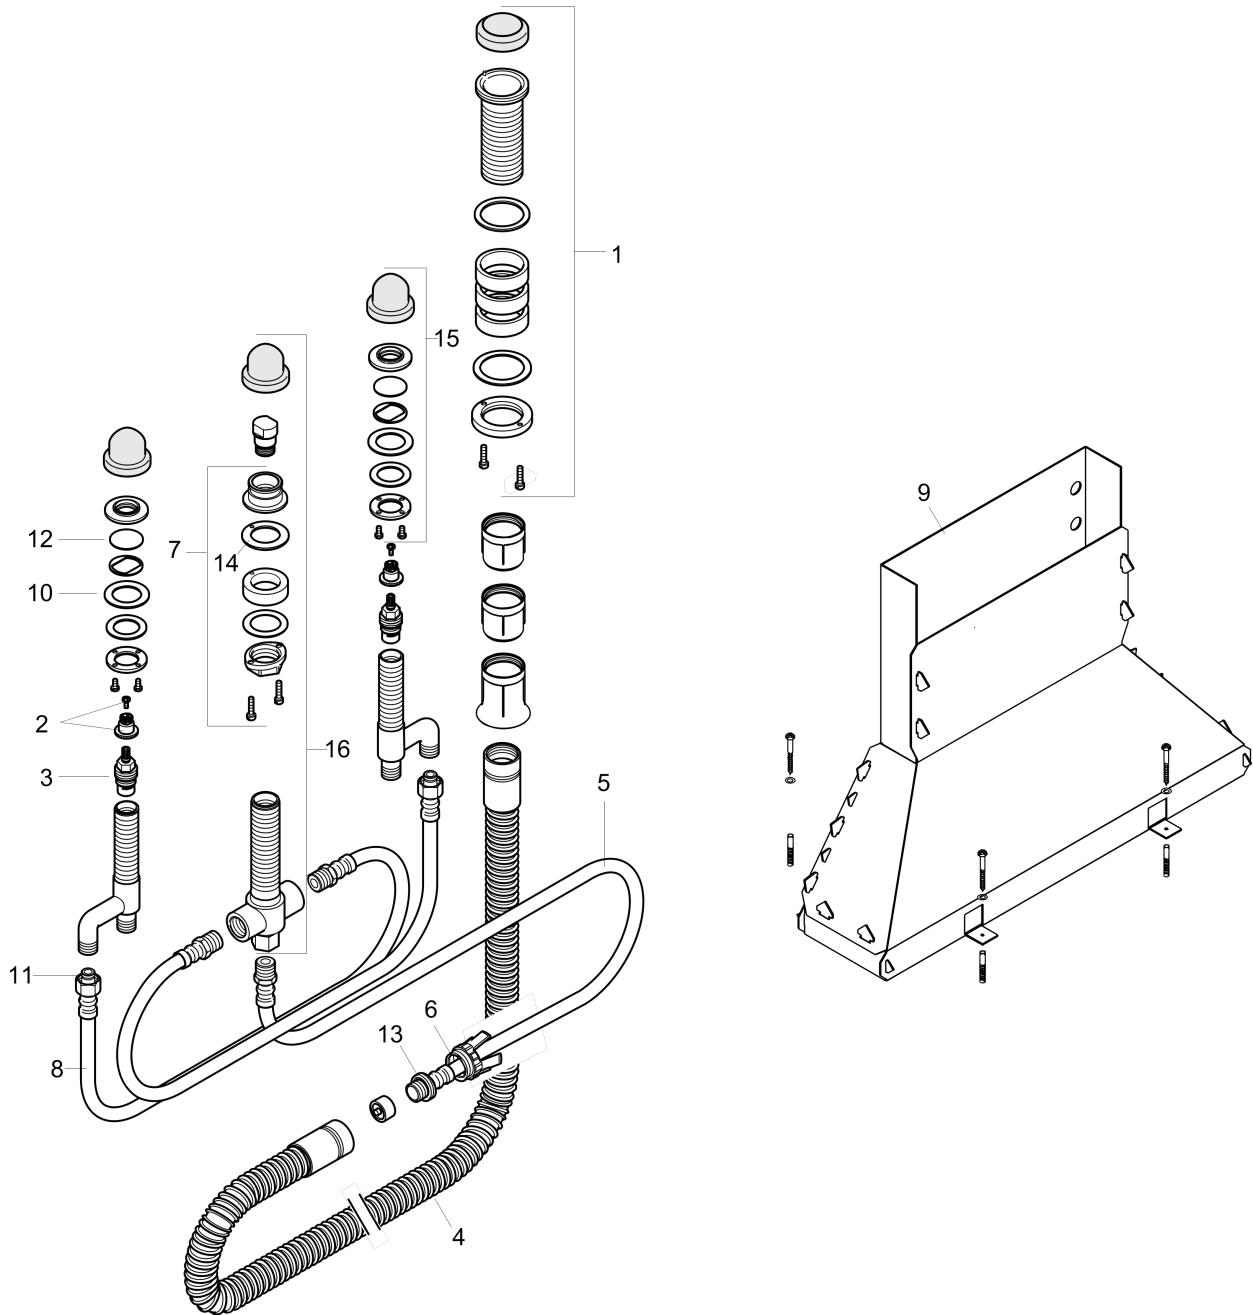

**Rough, 4-Hole Roman Tub Set**  
 Finishes : n.a. Part no. : 13444181

**Description**

**Features**

- 1/2" NPT
- 90° ceramic valves

**Item details**

List Price \$ 876.00

**Compliance**

**Product image**

**Scale drawing**

**Rough, 4-Hole Roman Tub Set**  
 Finishes : n.a. Part no. : 13444181

Exploded drawing

Year of production: >06/04

**Rough, 4-Hole Roman Tub Set**  
 Finishes : n.a. Part no. : 13444181

## Spare parts list

Year of production: >06/04

Pos.	Description	Part no.	Price	PU
1	fixing set for Secuflex	96072000	-	1
2	handle fixing set	94184000	-	1
3	shut off unit right closing	94009000	-	1
4	Secuflex hose 2,25 m	94108000	-	1
5	pressure hose	94174000	-	1
6	expended nut for Secuflex	96074000	-	1
7	fixing set for 4 hole bath mixer spout	96080000	-	1
8	pressure hose	96565000	-	1
9	Secuflexbox	28389000	-	1
10	lever collar	97548000	-	1
11	O-ring 11x2	98127000	-	1
12	O-ring 40x3	92634000	-	1
13	O-ring 27x2,5	98149000	-	1
14	seal	92582000	-	1
15	fixing set for shut off unit	96078000	-	1
16	selector housing	96125000	-	1
a	silicone sprayer 10 ml	97864000	-	1