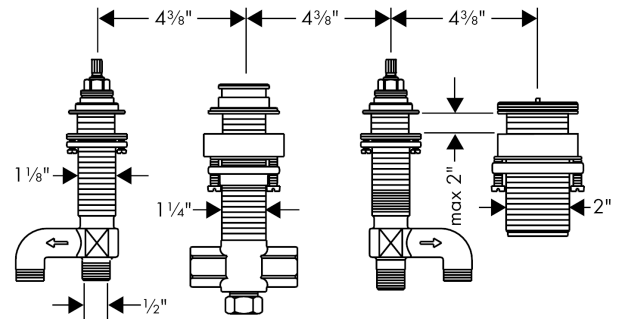

**Rough, 4-Hole Roman Tub Set**  
 Finishes : n.a. Part no. : 13444181

**Description**

**Features**

- 1/2" NPT
- 90° ceramic valves

**Item details**

List Price \$ 876.00

**Compliance**

**Product image**

**Scale drawing**

**Rough, 4-Hole Roman Tub Set**  
 Finishes : n.a. Part no. : 13444181

Exploded drawing

Year of production: >06/04

**Rough, 4-Hole Roman Tub Set**  
 Finishes : n.a. Part no. : 13444181

## Spare parts list

Year of production: >06/04

Pos.	Description	Part no.	Price	PU
1	fixing set for Secuflex	96072000	-	1
2	handle fixing set	94184000	-	1
3	shut off unit right closing	94009000	-	1
4	Secuflex hose 2,25 m	94108000	-	1
5	pressure hose	94174000	-	1
6	expended nut for Secuflex	96074000	-	1
7	fixing set for 4 hole bath mixer spout	96080000	-	1
8	pressure hose	96565000	-	1
9	Secuflexbox	28389000	-	1
10	lever collar	97548000	-	1
11	O-ring 11x2	98127000	-	1
12	O-ring 40x3	92634000	-	1
13	O-ring 27x2,5	98149000	-	1
14	seal	92582000	-	1
15	fixing set for shut off unit	96078000	-	1
16	selector housing	96125000	-	1
a	silicone sprayer 10 ml	97864000	-	1