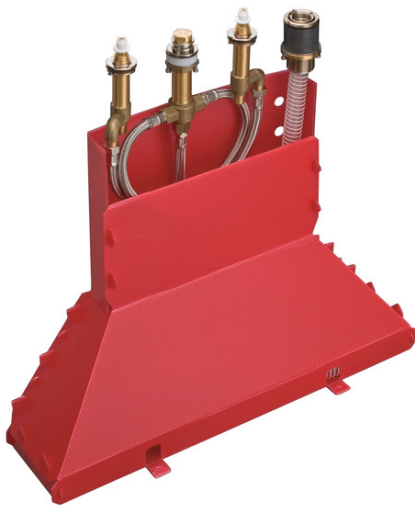

**Rough, 4-Hole Roman Tub Set**  
 Finishes : n.a. Part no. : 13444181

**Description**

**Features**

- 1/2" NPT
- 90° ceramic valves

**Item details**

List Price \$ 876.00

**Compliance**

**Product image**

**Scale drawing**

**Rough, 4-Hole Roman Tub Set**  
 Finishes : n.a. Part no. : 13444181

Exploded drawing

Year of production: >06/04

**Rough, 4-Hole Roman Tub Set**  
 Finishes : n.a. Part no. : 13444181

## Spare parts list

Year of production: >06/04

Pos.	Description	Part no.	Price	PU
1	fixing set for Secuflex	96072000	-	1
2	handle fixing set	94184000	-	1
3	shut off unit right closing	94009000	-	1
4	Secuflex hose 2,25 m	94108000	-	1
5	pressure hose	94174000	-	1
6	expended nut for Secuflex	96074000	-	1
7	fixing set for 4 hole bath mixer spout	96080000	-	1
8	pressure hose	96565000	-	1
9	Secuflexbox	28389000	-	1
10	lever collar	97548000	-	1
11	O-ring 11x2	98127000	-	1
12	O-ring 40x3	92634000	-	1
13	O-ring 27x2,5	98149000	-	1
14	seal	92582000	-	1
15	fixing set for shut off unit	96078000	-	1
16	selector housing	96125000	-	1
a	silicone sprayer 10 ml	97864000	-	1