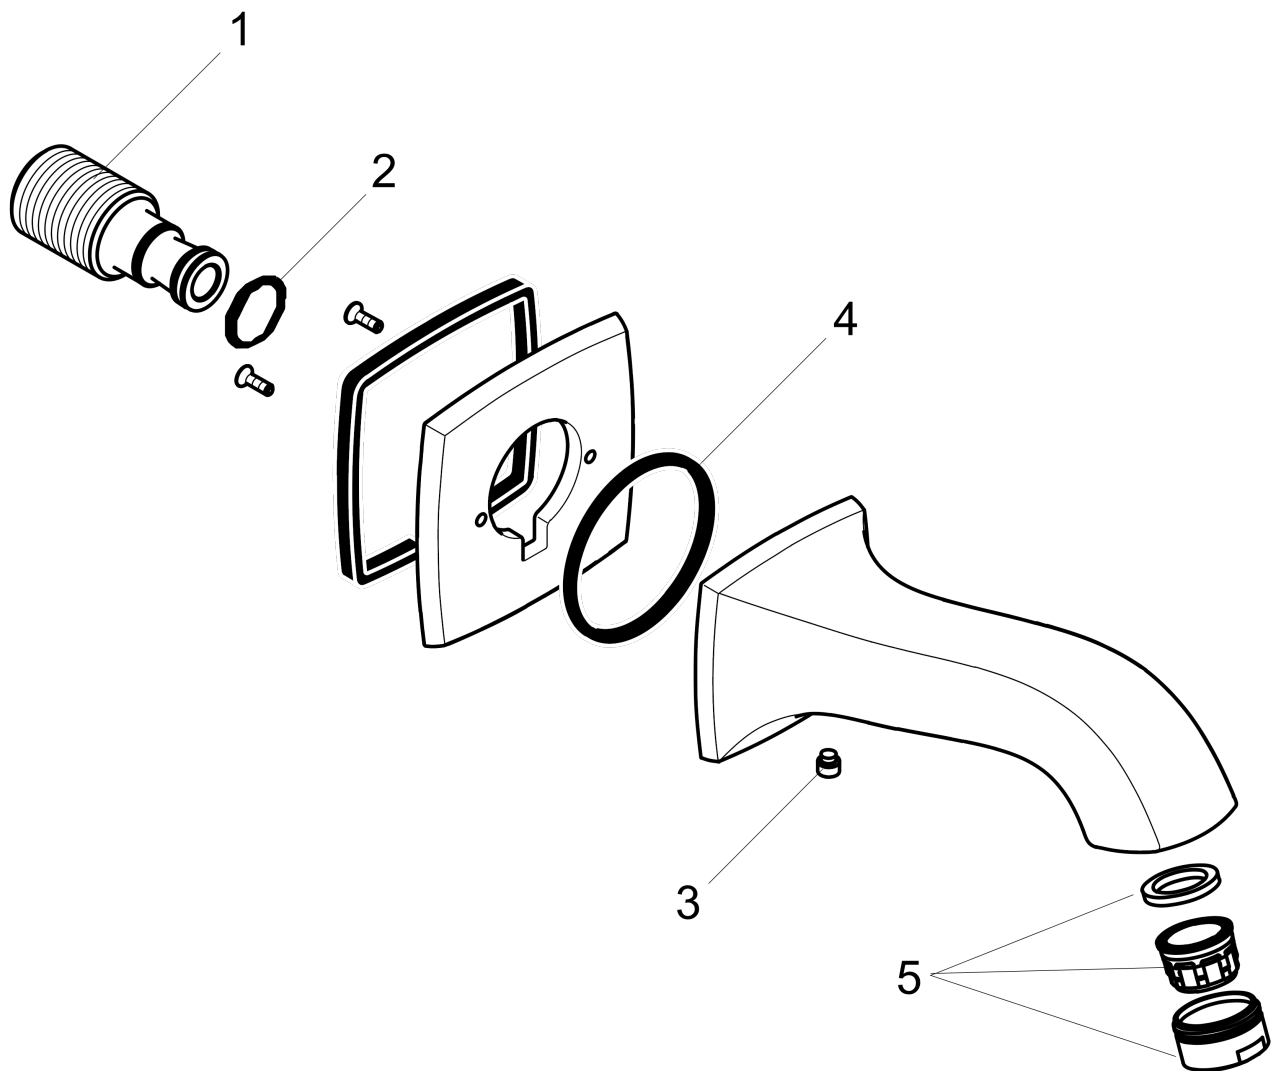

**Metropol Classic
Tub Spout**

Finishes : **chrome** Part no. : **13425001**

Exploded drawing

Year of production: >01/19

**Metropol Classic
Tub Spout**

Finishes : **chrome** Part no. : **13425001**

Spare parts list

Year of production: >01/19

Pos.	Description	Part no.	Price	PU
1	connecting thread	95658001	-	1
2	O-ring 13x2	98128000	-	1
3	hollow set screw M6x6	97660000	-	1
4	O-ring 48x5	98174000	-	1
5	aerator M24x1 (30 l/min)	96512000	-	1