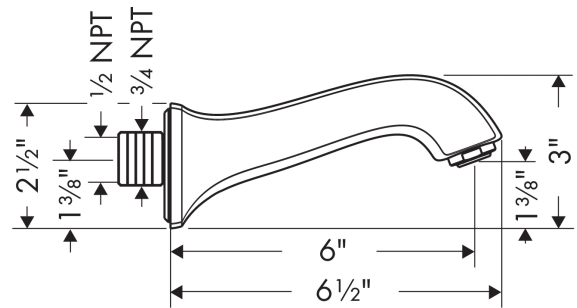

Metris C
Tub Spout
 Finishes : **rubbed bronze** Part no. : **13413921**

Description

Features

- Solid brass

Item details

List Price \$ 209.00

Compliance

Product image

Scale drawing

**Metris C
Tub Spout**

Finishes : **rubbed bronze** Part no. : **13413921**

Exploded drawing

Year of production: >04/09

**Metris C
Tub Spout**

Finishes : **rubbed bronze** Part no. : **13413921**

Spare parts list

Year of production: >04/09

Pos.	Description	Part no.	Price	PU
1	connecting thread	95658001	-	1
2	O-ring 13x2	98128000	-	1
3	seal	97530000	-	1
4	hollow set screw M6x8	97810000	-	1
a	aerator M24x1 (25 l/min)	13914920	-	1