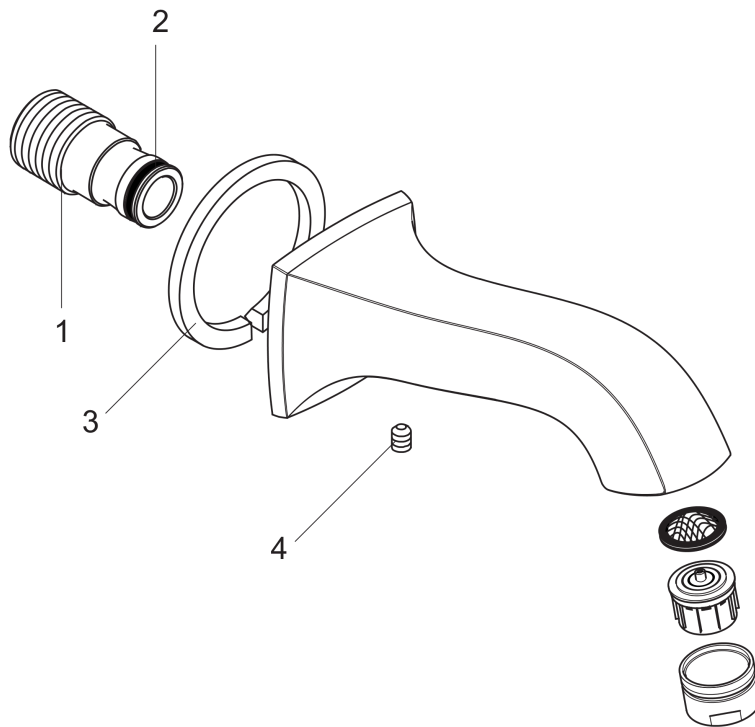

Metris C
Tub Spout
 Finishes : **rubbed bronze** Part no. : **13413921**

Description

Features

- Solid brass

Item details

List Price \$ 209.00

Compliance

Product image

Scale drawing

**Metris C
Tub Spout**

Finishes : **rubbed bronze** Part no. : **13413921**

Exploded drawing

Year of production: >04/09

**Metris C
Tub Spout**

Finishes : **rubbed bronze** Part no. : **13413921**

Spare parts list

Year of production: >04/09

Pos.	Description	Part no.	Price	PU
1	connecting thread	95658001	-	1
2	O-ring 13x2	98128000	-	1
3	seal	97530000	-	1
4	hollow set screw M6x8	97810000	-	1
a	aerator M24x1 (25 l/min)	13914920	-	1