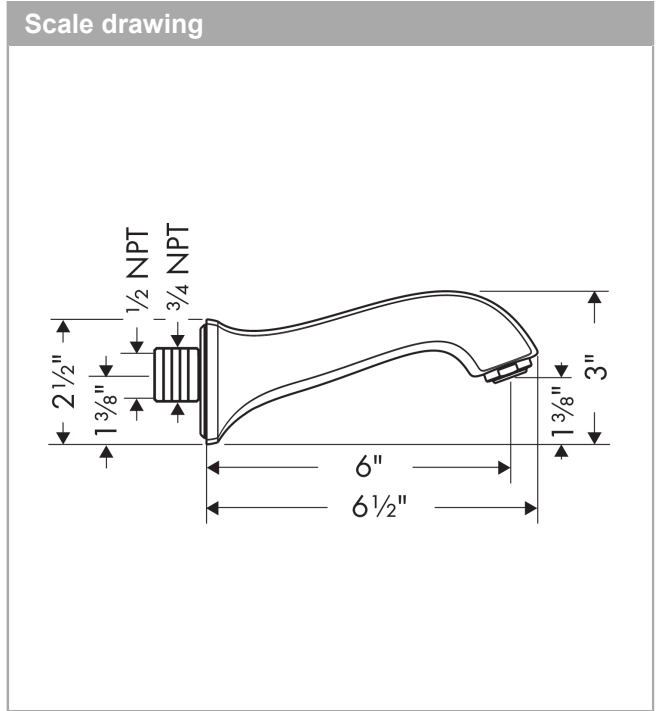

Metris C
Tub Spout
 Finishes : **brushed nickel** Part no. : **13413821**

Description

Features

- Solid brass

Item details

List Price \$ 209.00

Compliance

Metris C

Tub Spout

Finishes : **brushed nickel**

Part no. : **13413821**

Exploded drawing

Year of production: >**04/09**

Metris C

Tub Spout

Finishes : **brushed nickel** Part no. : **13413821**

Spare parts list

Year of production: >04/09

Pos.	Description	Part no.	Price	PU
1	connecting thread	95658001	-	1
2	O-ring 13x2	98128000	-	1
3	seal	97530000	-	1
4	hollow set screw M6x8	97810000	-	1
a	aerator M24x1 (25 l/min)	13914820	-	1