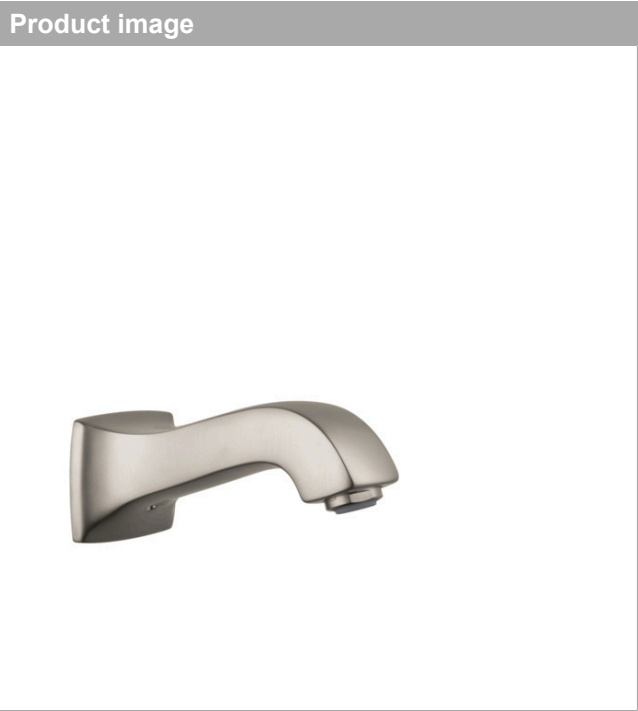

Metris C
Tub Spout
 Finishes : **brushed nickel** Part no. : **13413821**

Description

Features

- Solid brass

Item details

List Price \$ 209.00

Compliance

Metris C

Tub Spout

Finishes : **brushed nickel**

Part no. : **13413821**

Exploded drawing

Year of production: >**04/09**

Metris C

Tub Spout

Finishes : **brushed nickel** Part no. : **13413821**