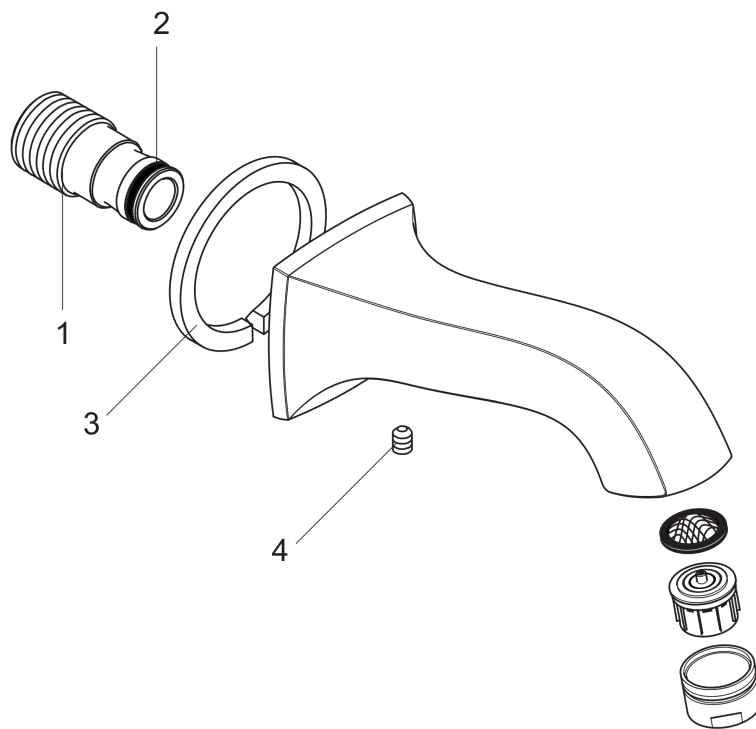

Metris C
Tub Spout
 Finishes : **brushed nickel** Part no. : **13413821**

Description

Features

- Solid brass

Item details

List Price \$ 209.00

Compliance

Metris C

Tub Spout

Finishes : **brushed nickel**

Part no. : **13413821**

Exploded drawing

Year of production: >**04/09**

Metris C

Tub Spout

Finishes : **brushed nickel** Part no. : **13413821**

Spare parts list

Year of production: >04/09

Pos.	Description	Part no.	Price	PU
1	connecting thread	95658001	-	1
2	O-ring 13x2	98128000	-	1
3	seal	97530000	-	1
4	hollow set screw M6x8	97810000	-	1
a	aerator M24x1 (25 l/min)	13914820	-	1